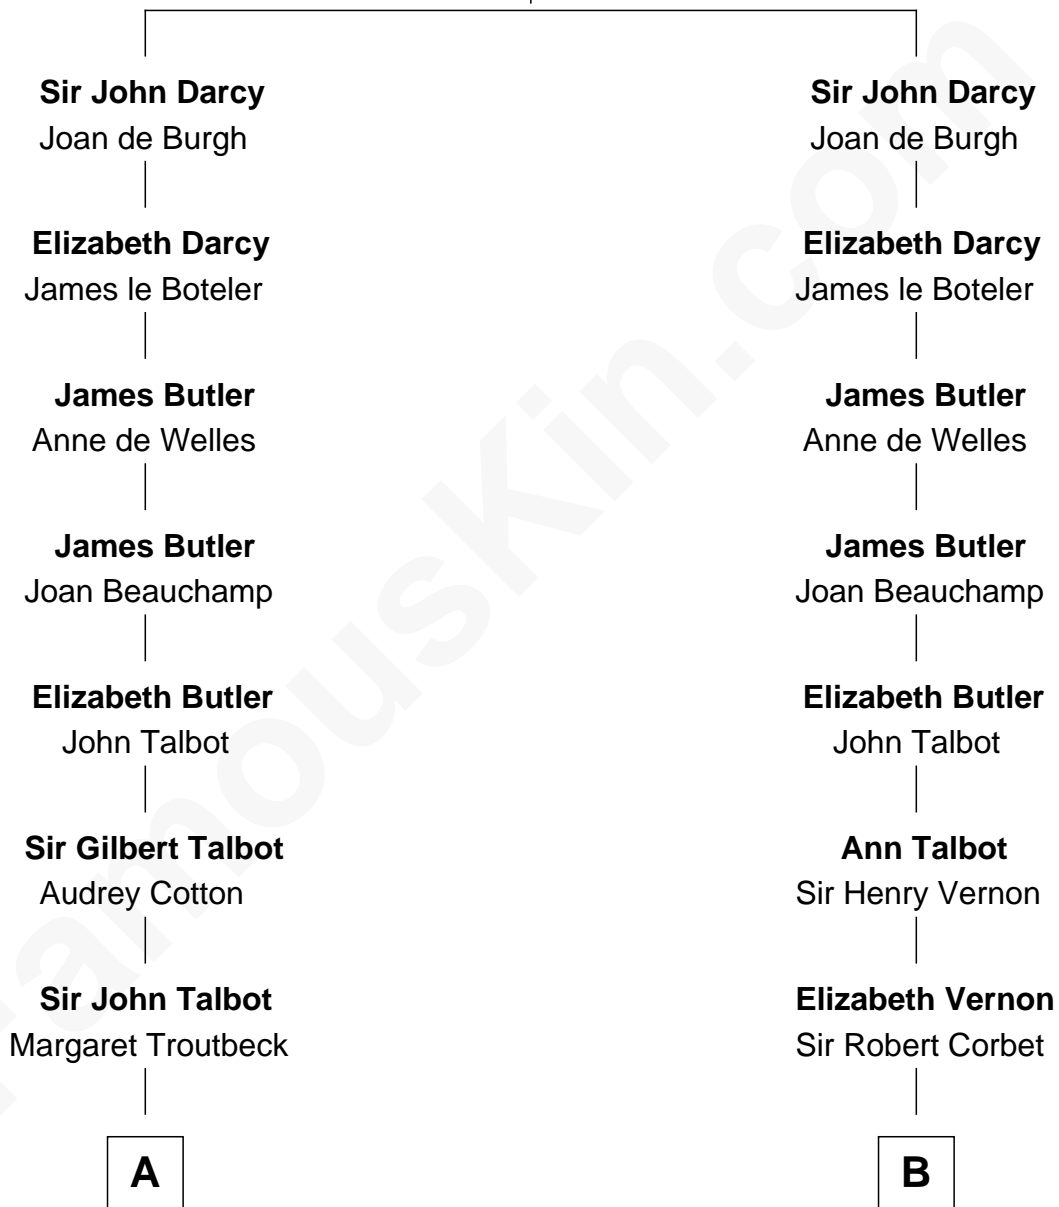

FamousKin.com Relationship Chart of

Prince William

Prince of Wales

18th cousin 3 times removed of

Marjorie Post

Founder of General Foods

Sir Roger Darcy

Isabel de Aton

C

Claude George Bowes-Lyon
Cecilia Nina Cavendish-Bentinck

Elizabeth Bowes-Lyon
George VI, King of the United Kingdom

Elizabeth II, Queen of the United Kingdom
Prince Philip of Edinburgh

Charles III, King of the United Kingdom
Princess Diana Frances Spencer

Prince William
Prince of Wales

D

Charles William Post
Elle Letitia Merriweather

Marjorie Post
Founder of General Foods