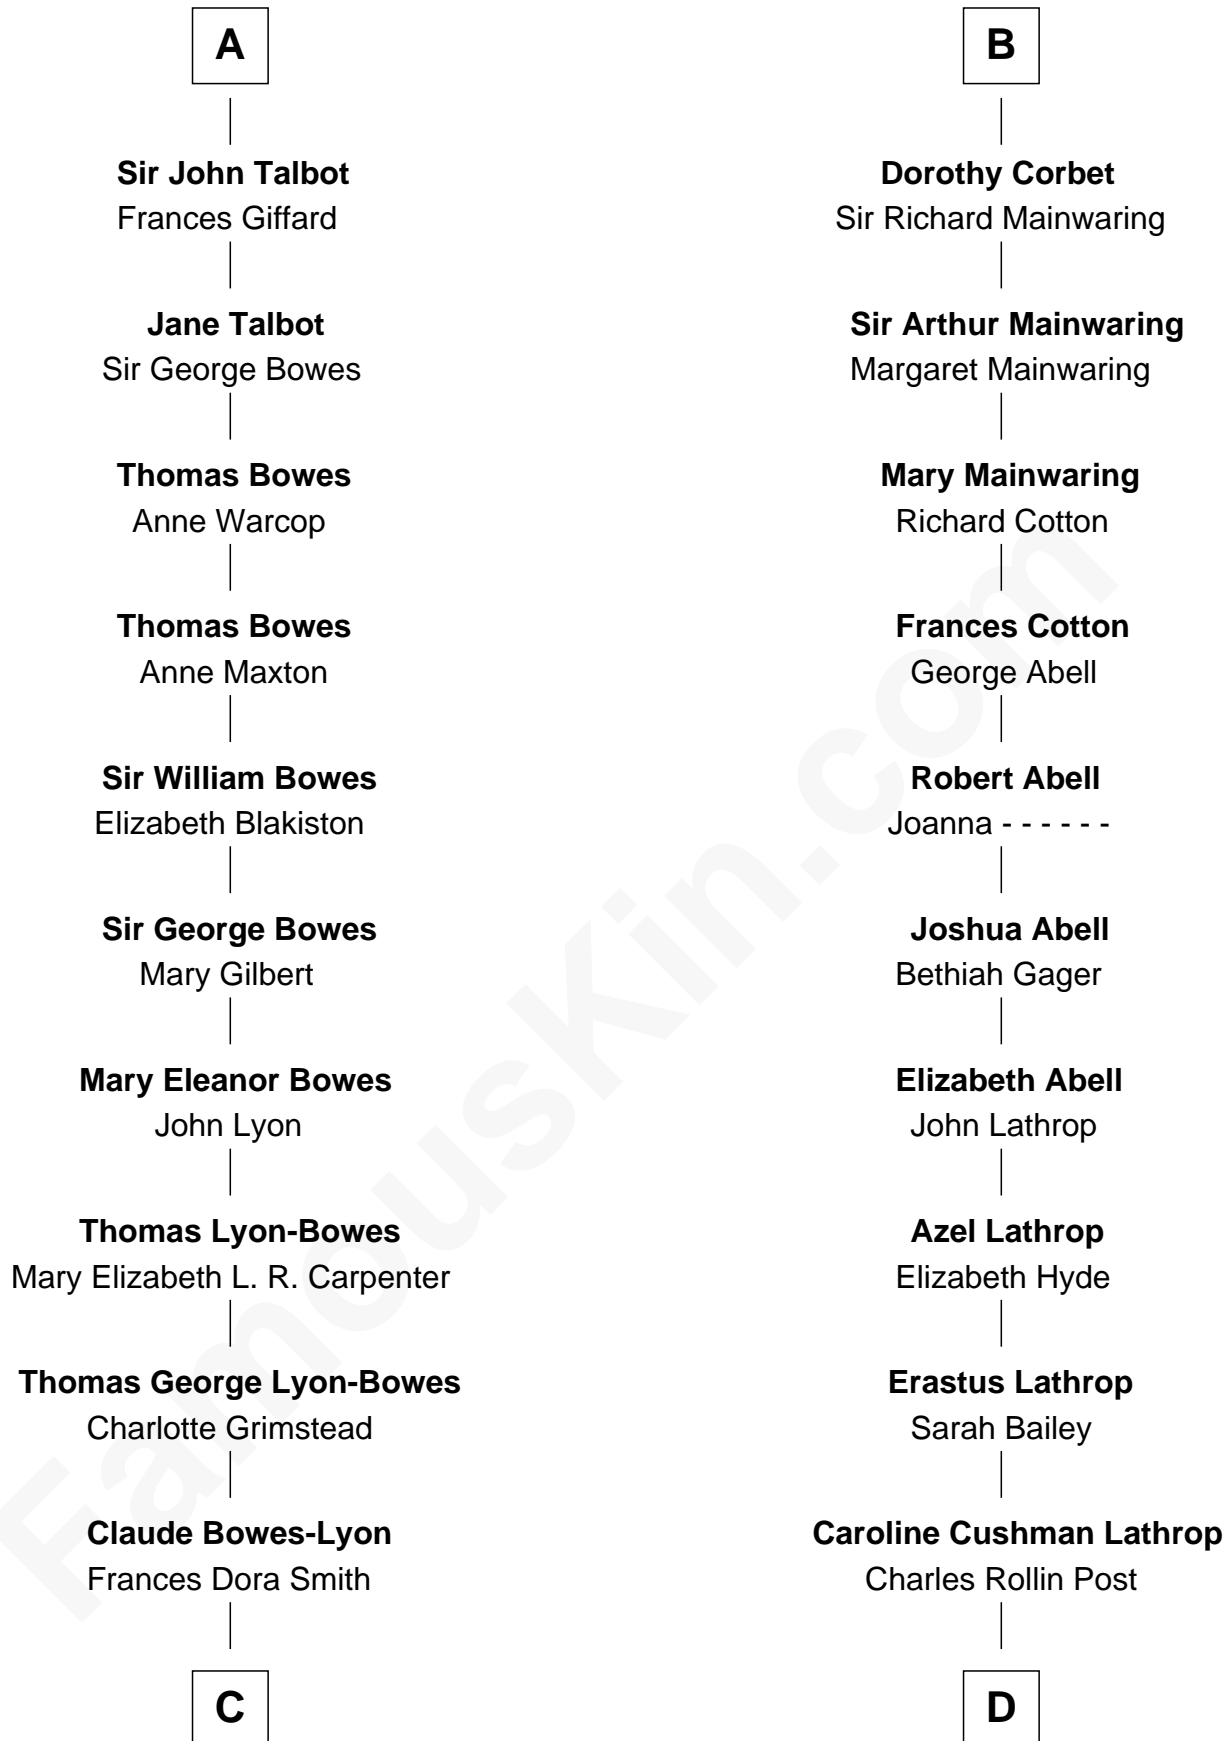

FamousKin.com Relationship Chart of

Prince William

Prince of Wales

18th cousin 3 times removed of

Marjorie Post

Founder of General Foods

Sir Roger Darcy

Isabel de Aton

C

Claude George Bowes-Lyon
Cecilia Nina Cavendish-Bentinck

Elizabeth Bowes-Lyon
George VI, King of the United Kingdom

Elizabeth II, Queen of the United Kingdom
Prince Philip of Edinburgh

Charles III, King of the United Kingdom
Princess Diana Frances Spencer

Prince William
Prince of Wales

D

Charles William Post
Elle Letitia Merriweather

Marjorie Post
Founder of General Foods