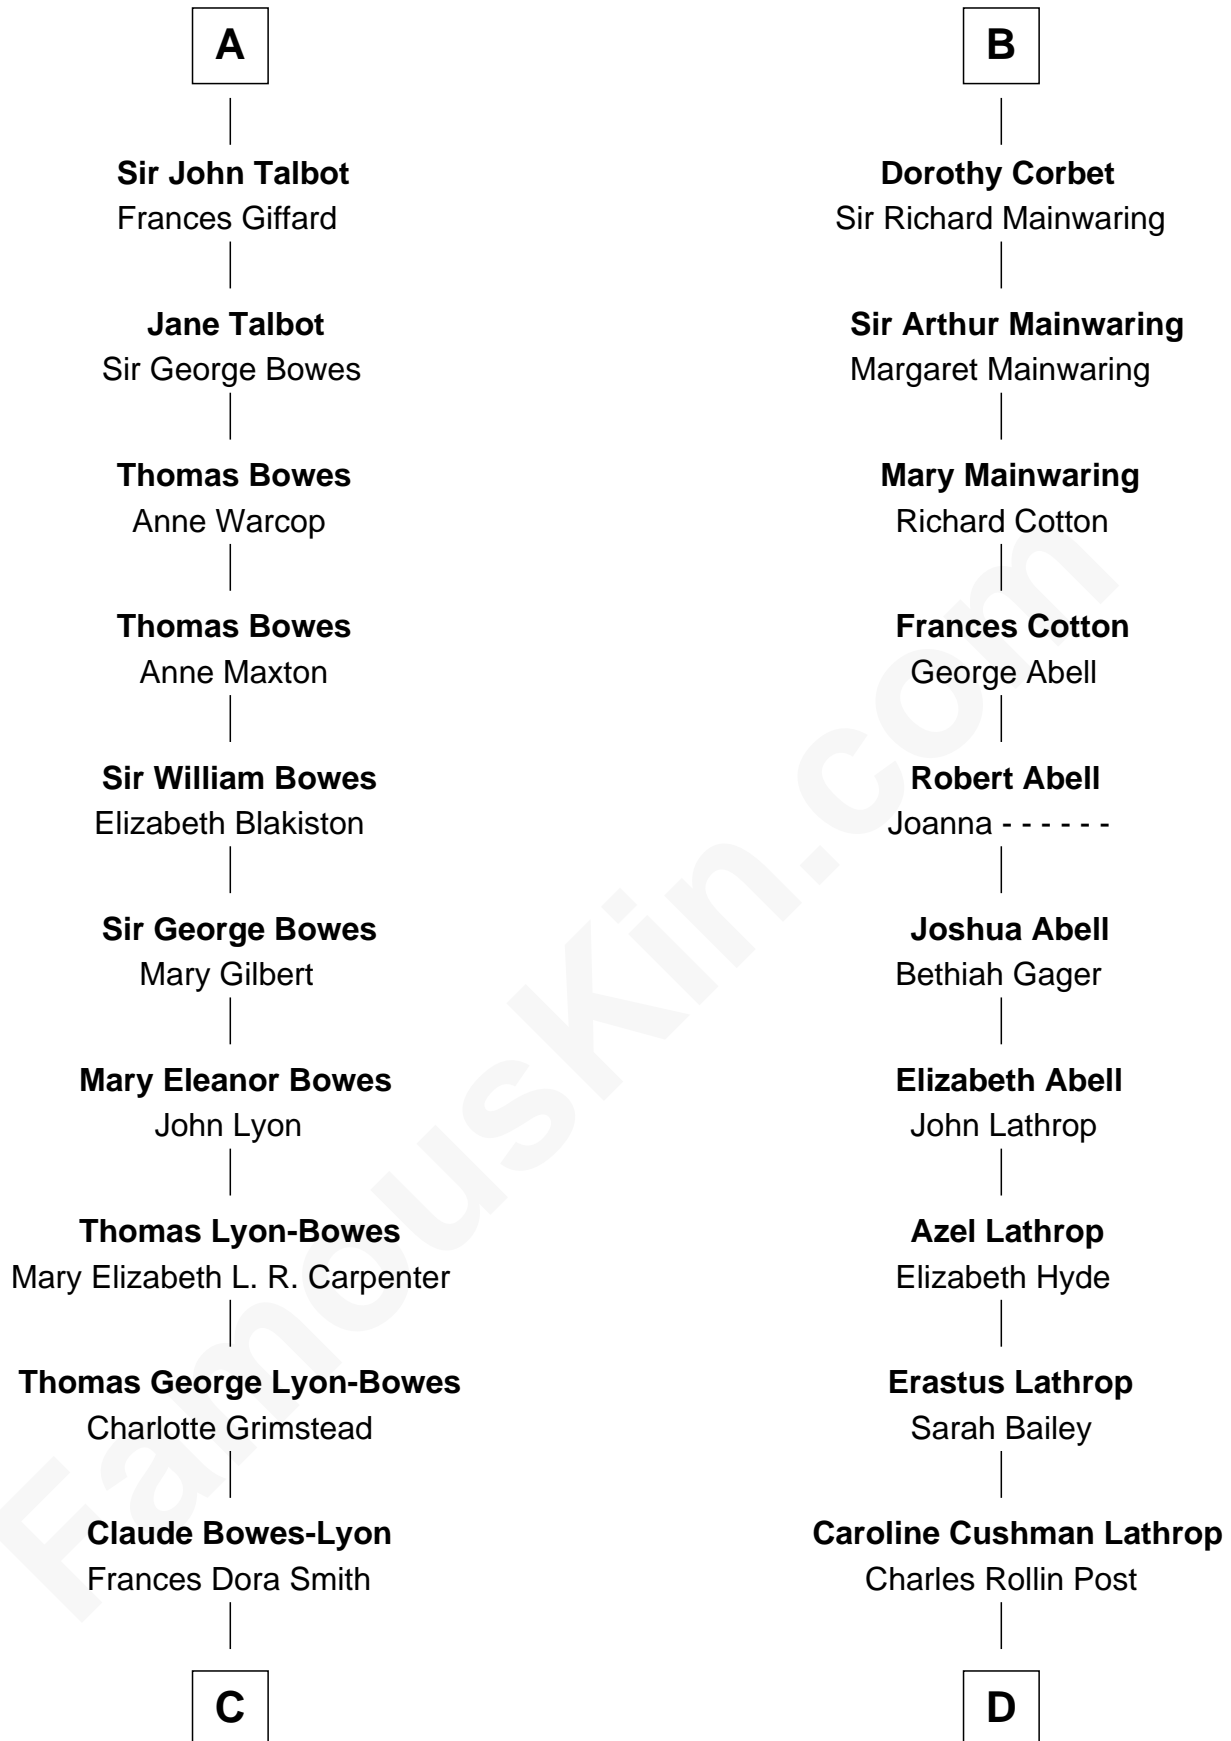

FamousKin.com
Relationship Chart of
Prince William
Prince of Wales

18th cousin 3 times removed of
Marjorie Post
Founder of General Foods

Sir Edmund Boteler
 Joan FitzGerald

Sir James le Boteler
 Eleanor de Bohun

James le Boteler
 Elizabeth Darcy

James Butler
 Anne de Welles

James Butler
 Joan Beauchamp

Elizabeth Butler
 John Talbot

Ann Talbot
 Sir Henry Vernon

Elizabeth Vernon
 Sir Robert Corbet

B

C