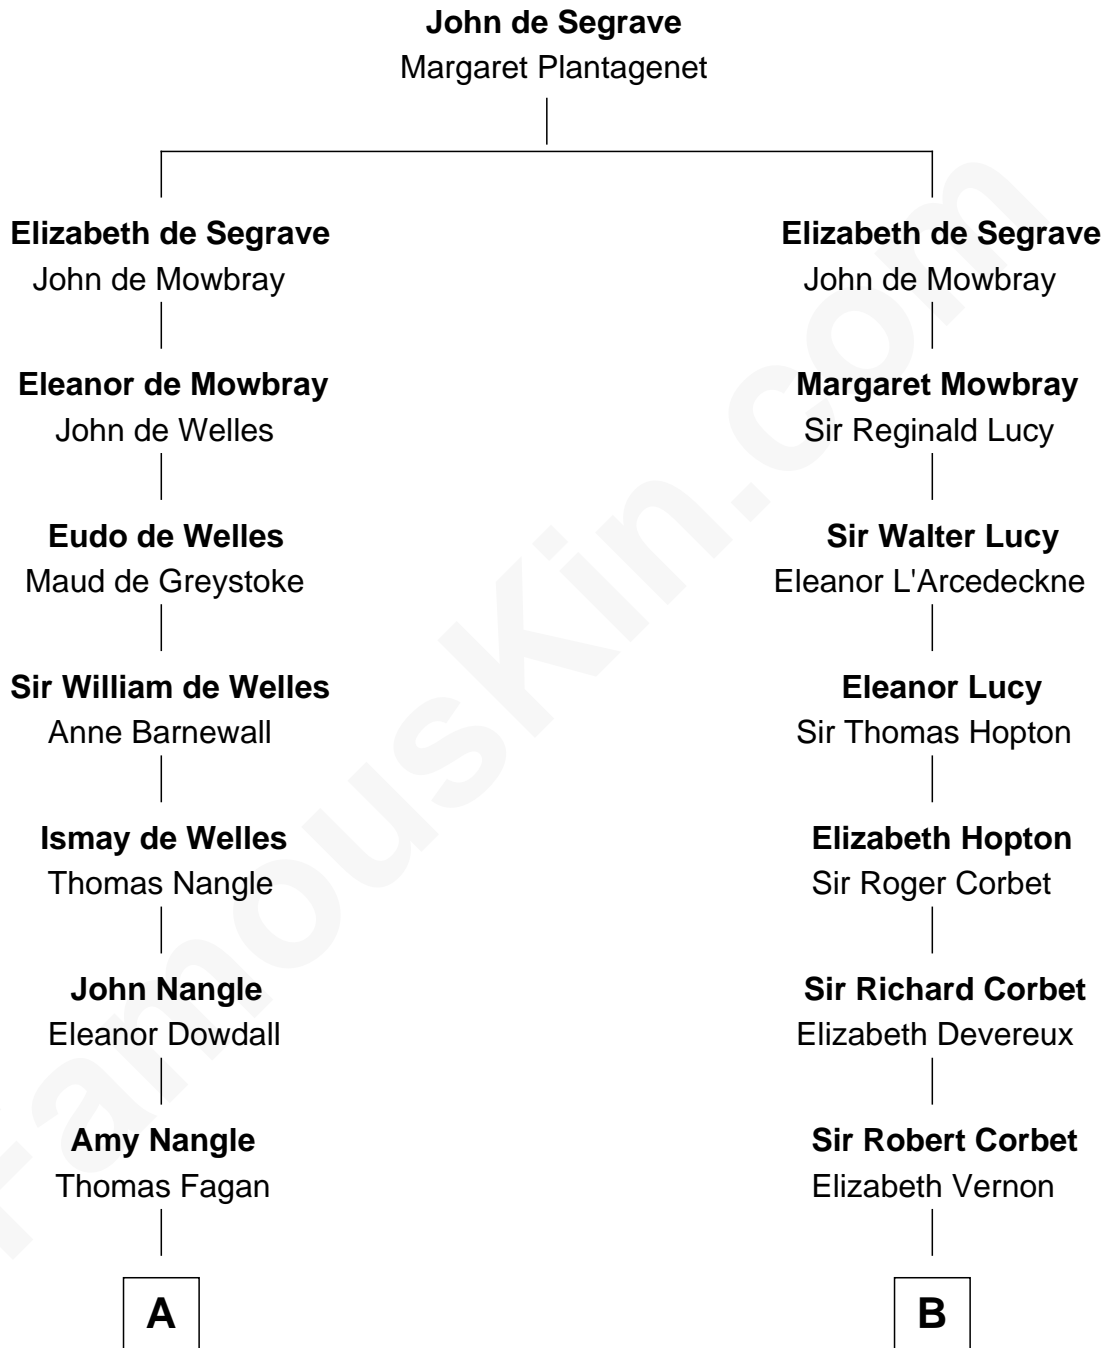

FamousKin.com Relationship Chart of

Prince William

Prince of Wales

18th cousin 2 times removed of

Marjorie Post

Founder of General Foods

C

Elizabeth Bowes-Lyon

George VI, King of the United Kingdom

Elizabeth II, Queen of the United Kingdom

Prince Philip of Edinburgh

Charles III, King of the United Kingdom

Princess Diana Frances Spencer

Prince William

Prince of Wales