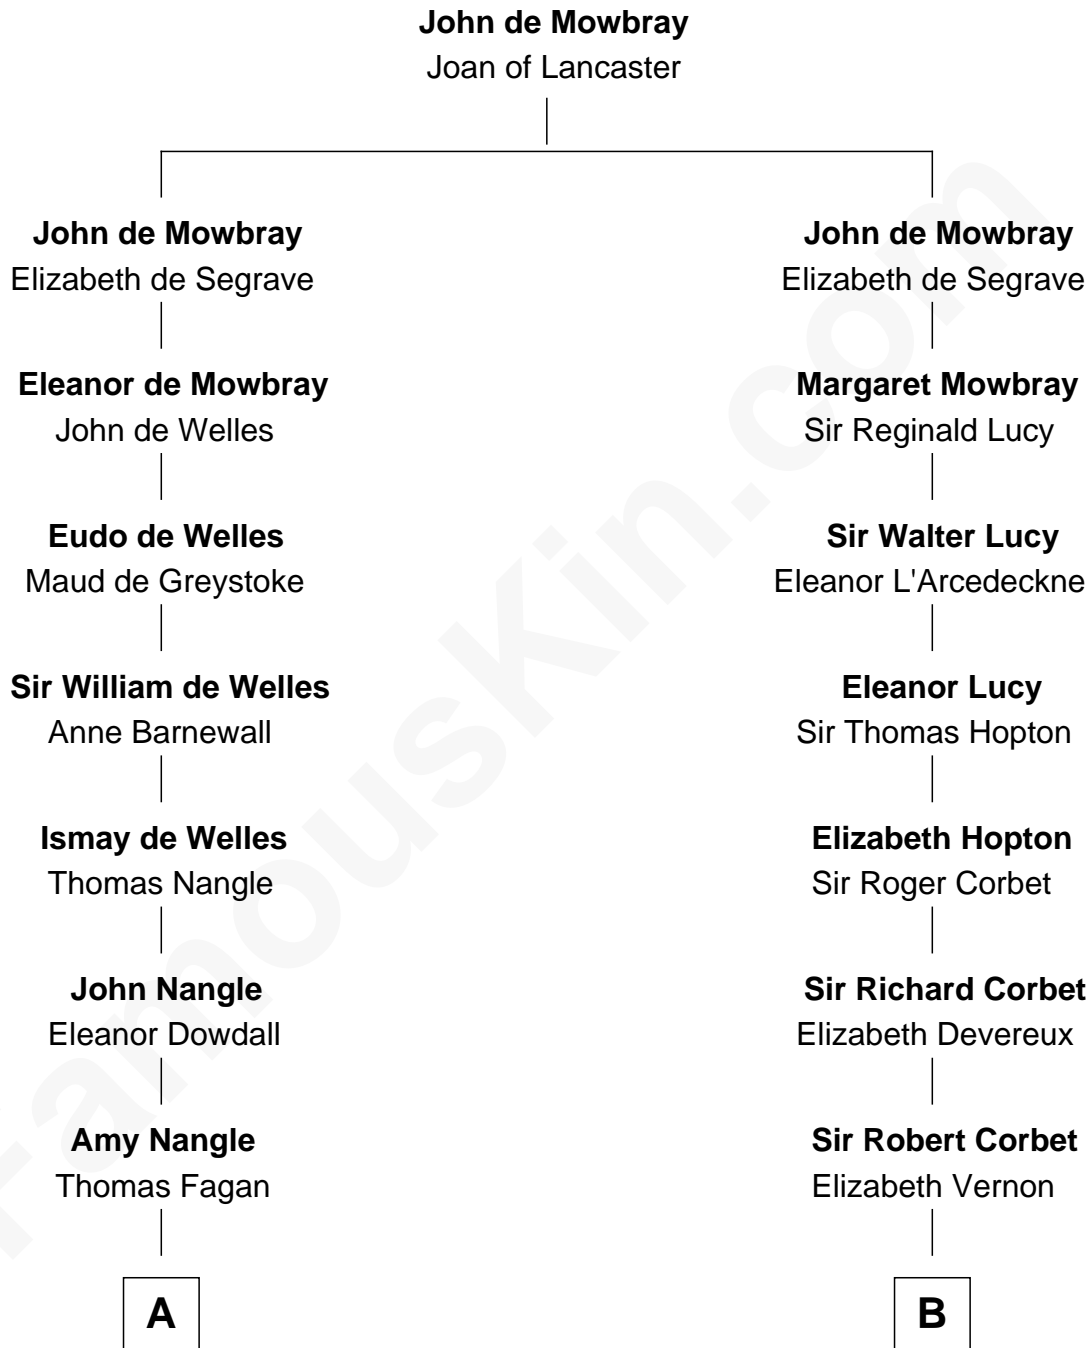

## Relationship Chart of

### Prince William

*Prince of Wales*

17th cousin 3 times removed of

**C. W. Post**  
*Founder of Post Cereals*

**C**

**Elizabeth Bowes-Lyon**

George VI, King of the United Kingdom

**Elizabeth II, Queen of the United Kingdom**