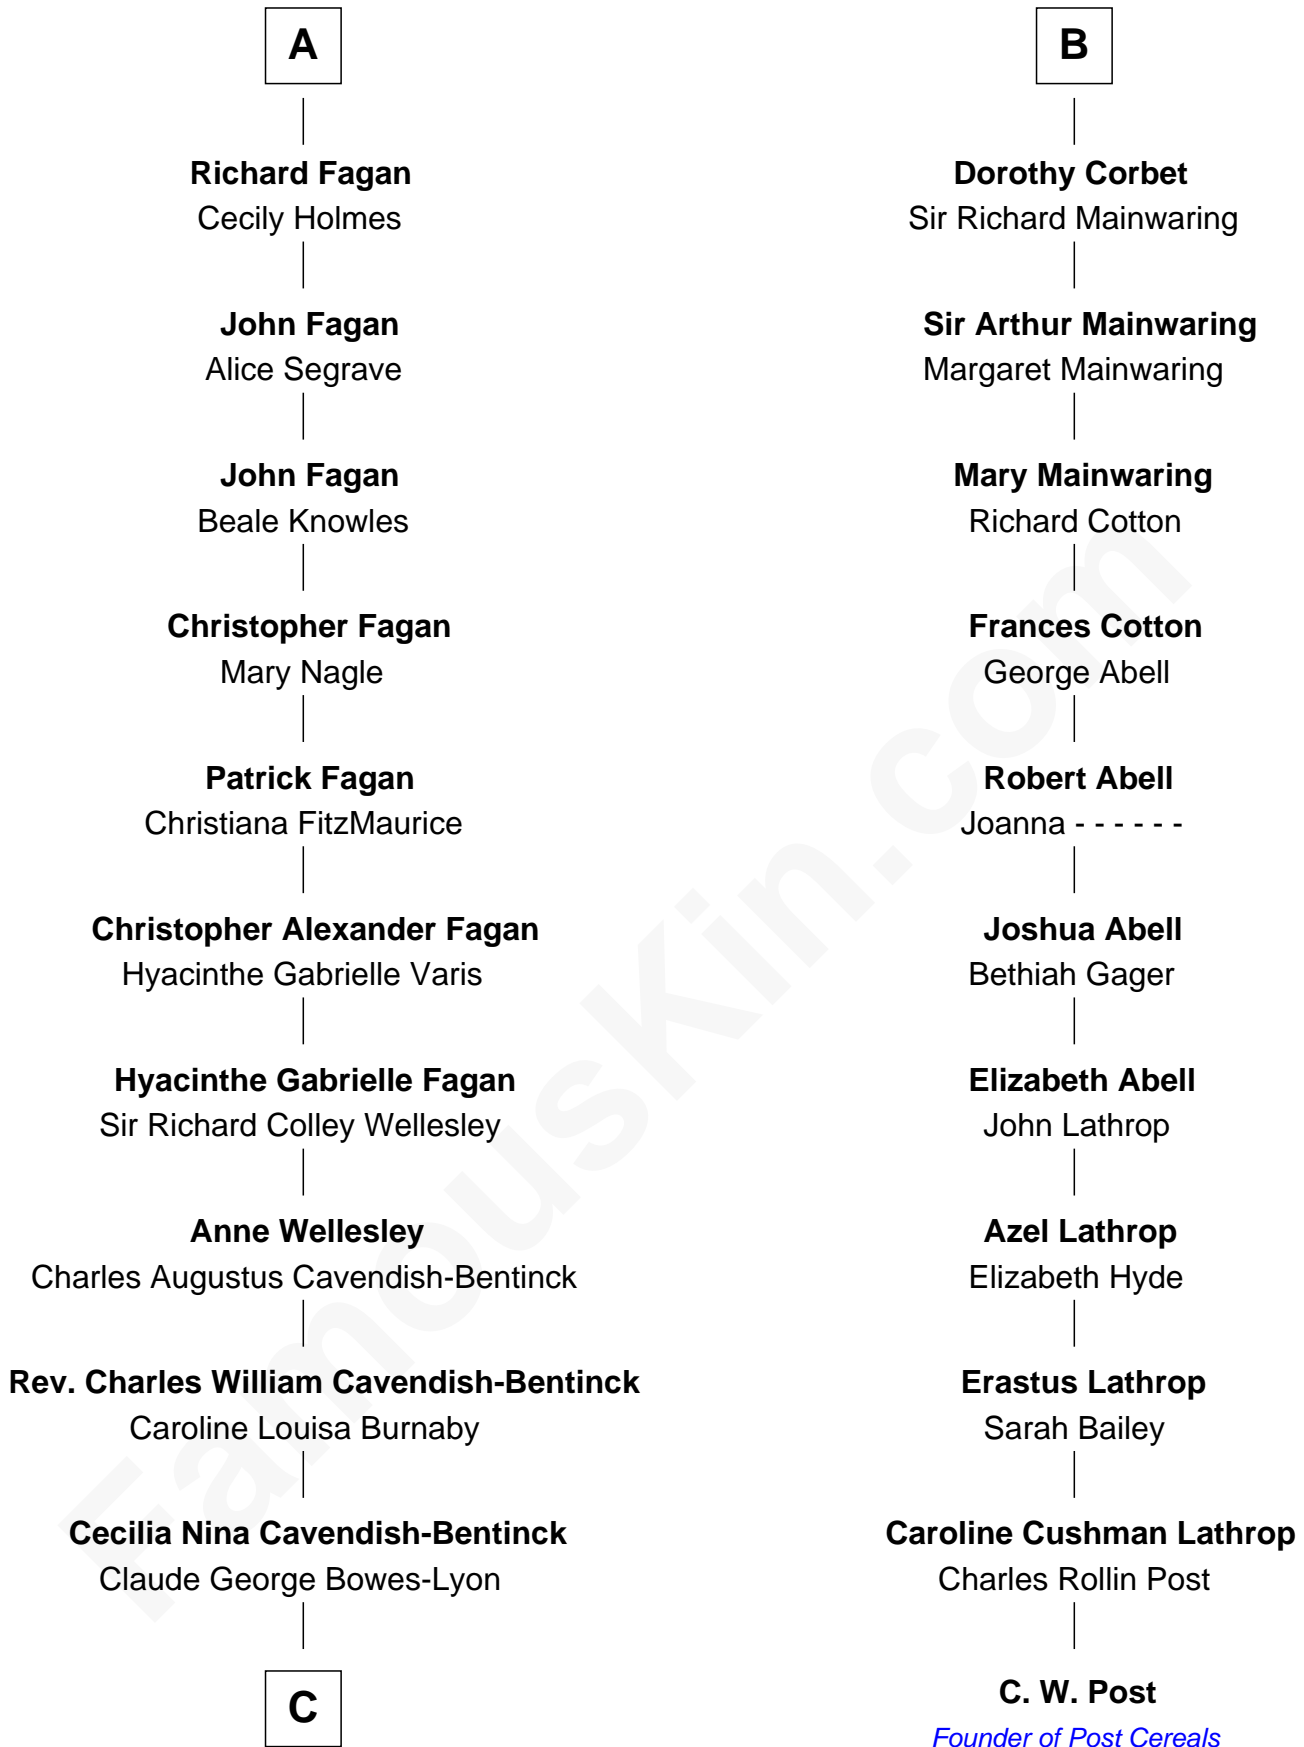

## Relationship Chart of

### Prince William

*Prince of Wales*

17th cousin 3 times removed of

**C. W. Post**  
*Founder of Post Cereals*

**C**

**Elizabeth Bowes-Lyon**

George VI, King of the United Kingdom

**Elizabeth II, Queen of the United Kingdom**

Prince Philip of Edinburgh

**Charles III, King of the United Kingdom**

Princess Diana Frances Spencer

**Prince William**

*Prince of Wales*