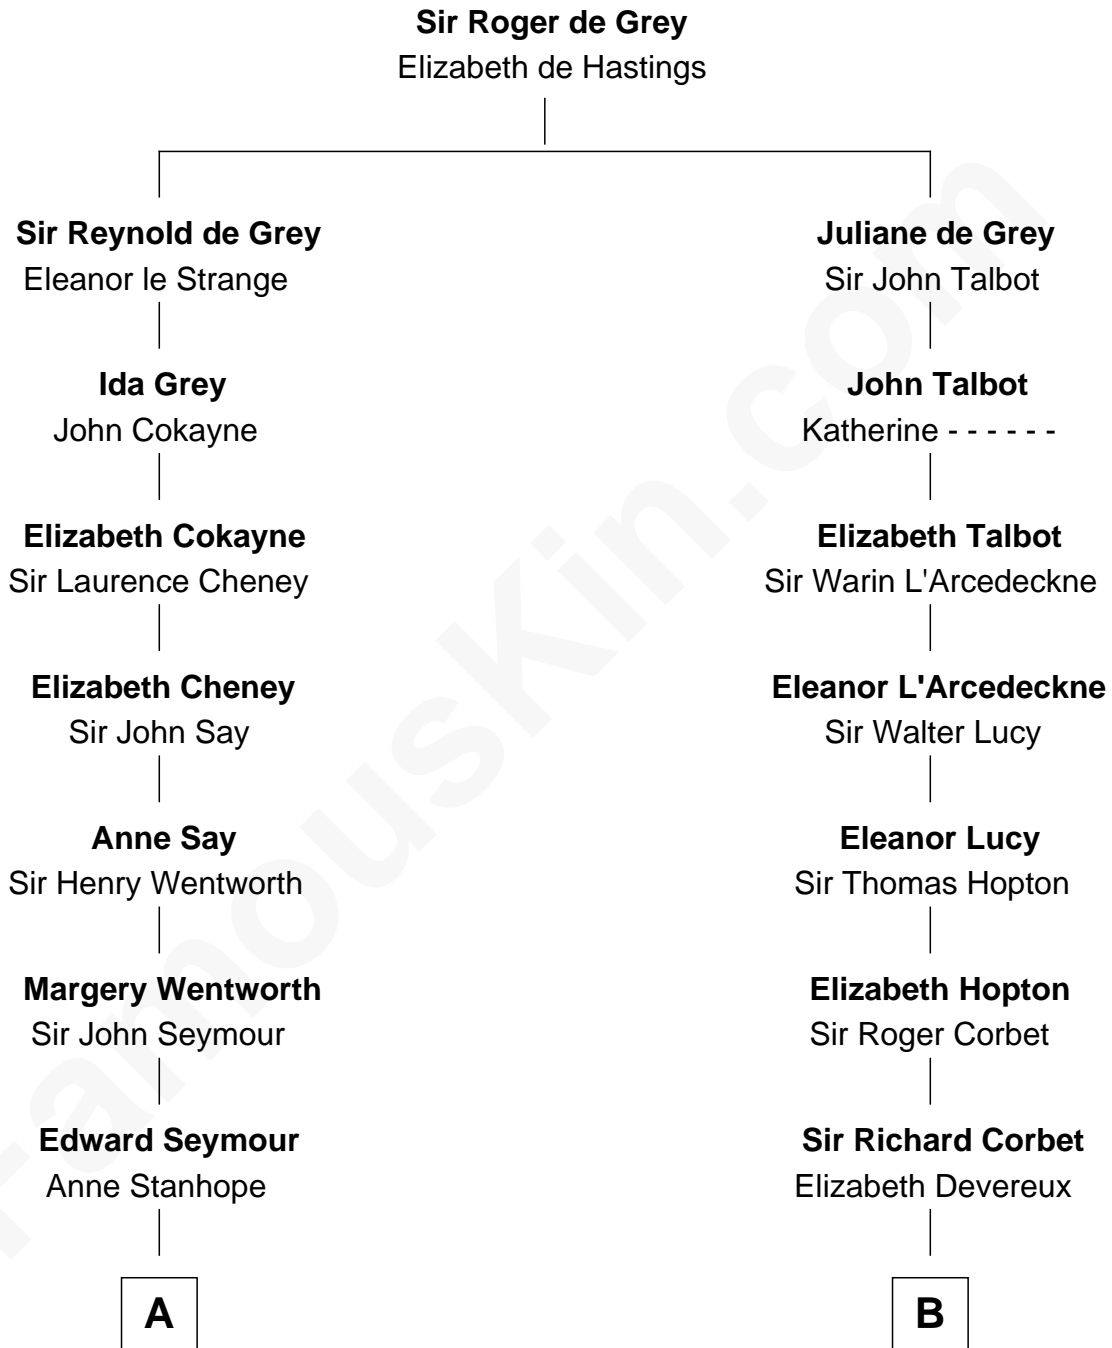

**FamousKin.com**  
**Relationship Chart of**  
**Prince William**  
*Prince of Wales*

**18th cousin 3 times removed of**  
**C. W. Post**  
*Founder of Post Cereals*

**A**

**Edward Seymour**  
Katherine Grey

**Edward Seymour**  
Honora Rogers

**Sir William Seymour**  
Frances Devereux

**Jane Seymour**  
Charles Boyle

**Charles Boyle**  
Jullana Noel

**Richard Boyle**  
Dorothy Savile

**Charlotte Elizabeth Boyle**  
Sir William Cavendish