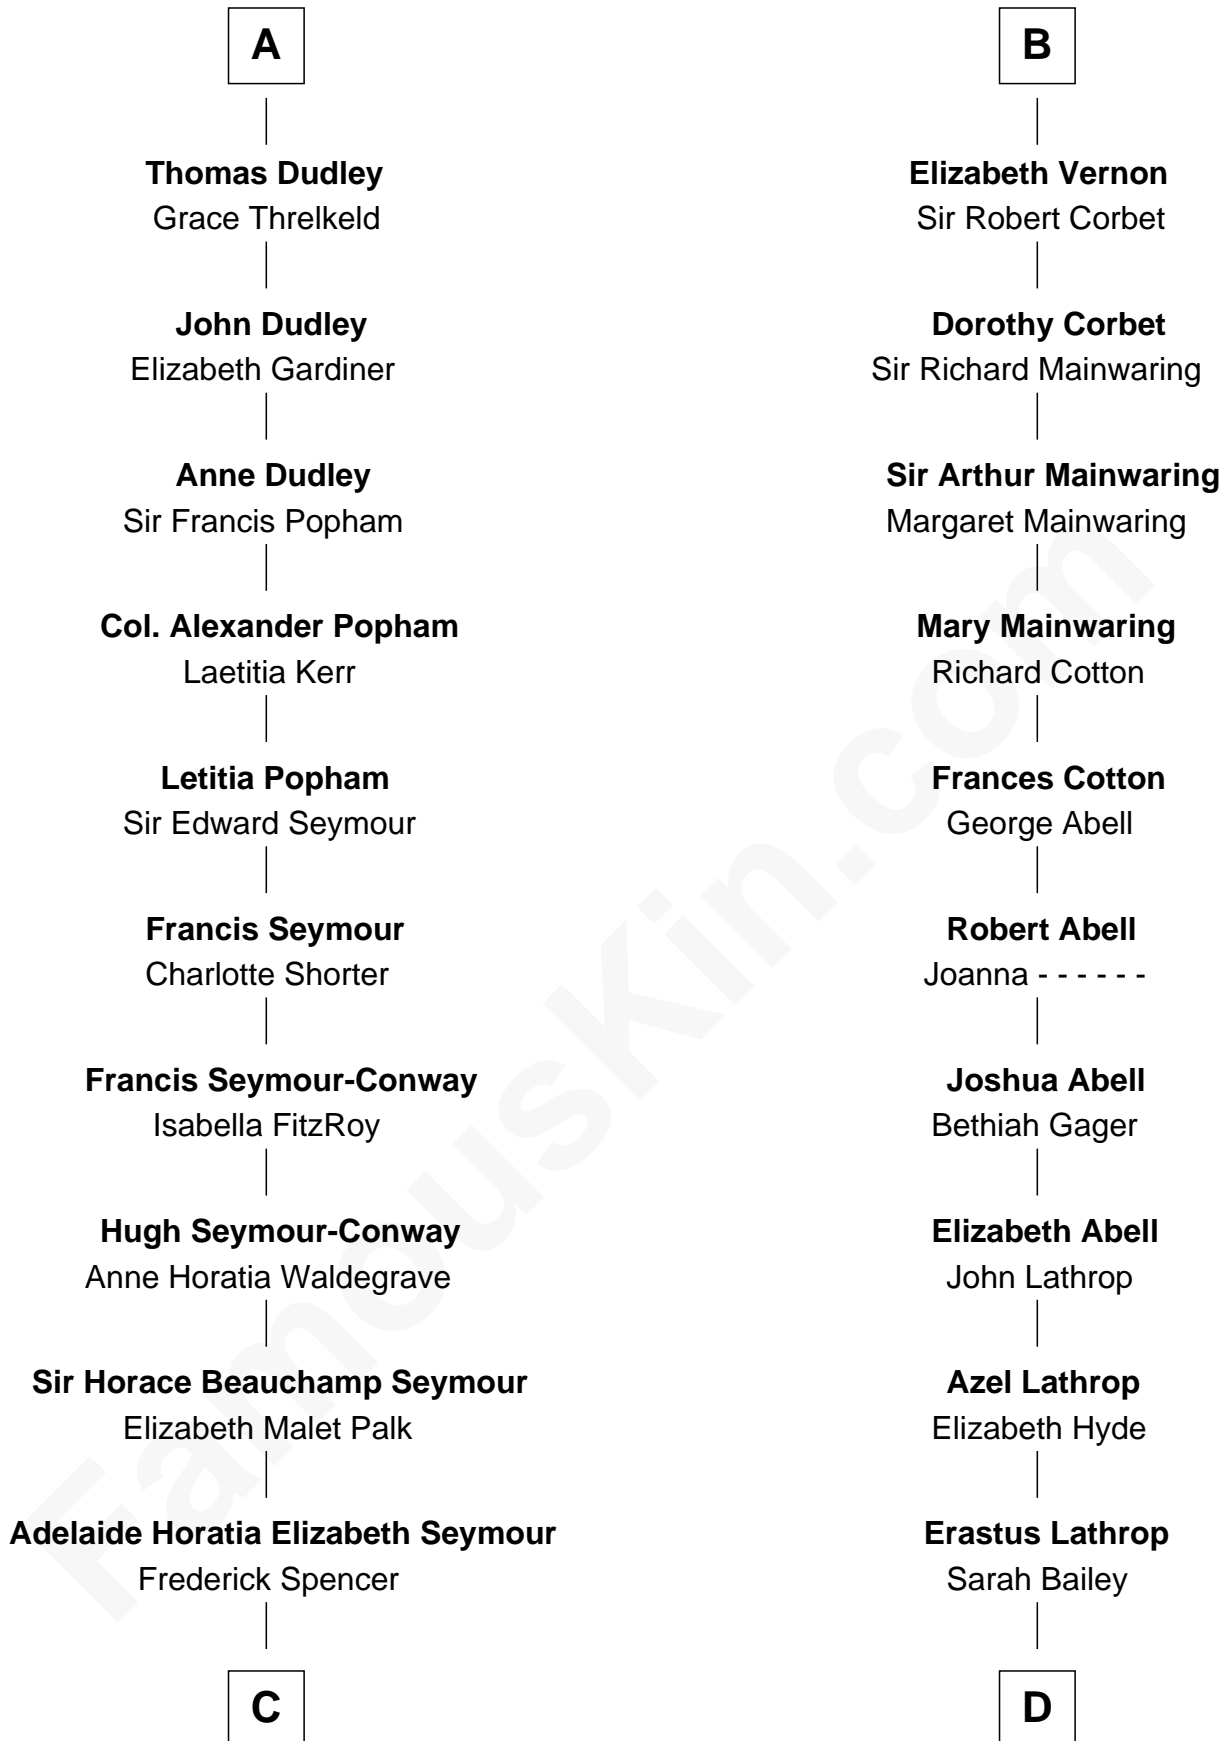

FamousKin.com

Relationship Chart of

Prince William

Prince of Wales

18th cousin 3 times removed of

C. W. Post
Founder of Post Cereals

Sir Patrick de Chaworth
Isabella de Beauchamp

C

Charles Robert Spencer

Margaret Baring

Albert Edward John Spencer

Cynthia Elinor Beatrix Hamilton

Edward John Spencer

Frances Ruth Burke Roche

Princess Diana Frances Spencer

Charles III, King of the United Kingdom