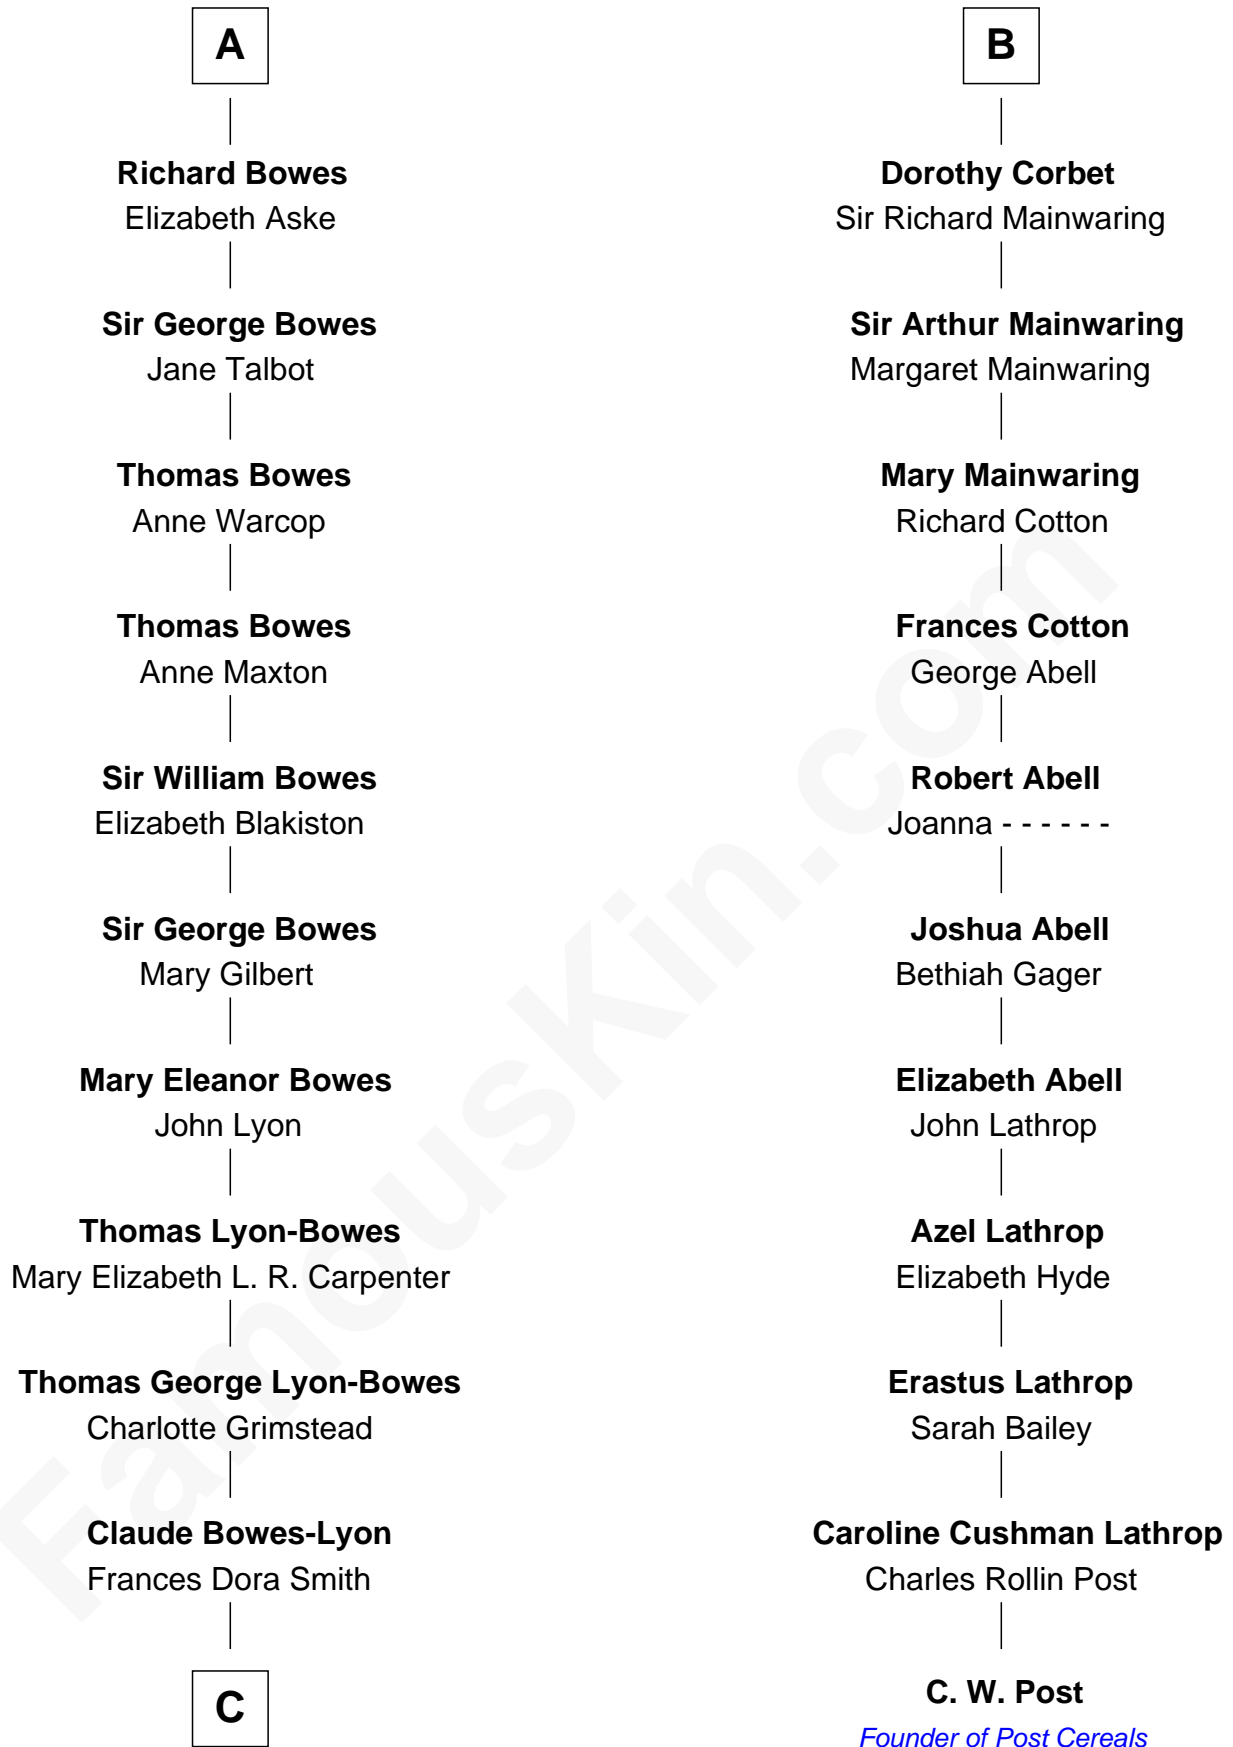

FamousKin.com

Relationship Chart of

Prince William

Prince of Wales

17th cousin 4 times removed of

C. W. Post
Founder of Post Cereals

C

Claude George Bowes-Lyon
Cecilia Nina Cavendish-Bentinck

Elizabeth Bowes-Lyon
George VI, King of the United Kingdom

Elizabeth II, Queen of the United Kingdom
Prince Philip of Edinburgh

Charles III, King of the United Kingdom
Princess Diana Frances Spencer

Prince William
Prince of Wales