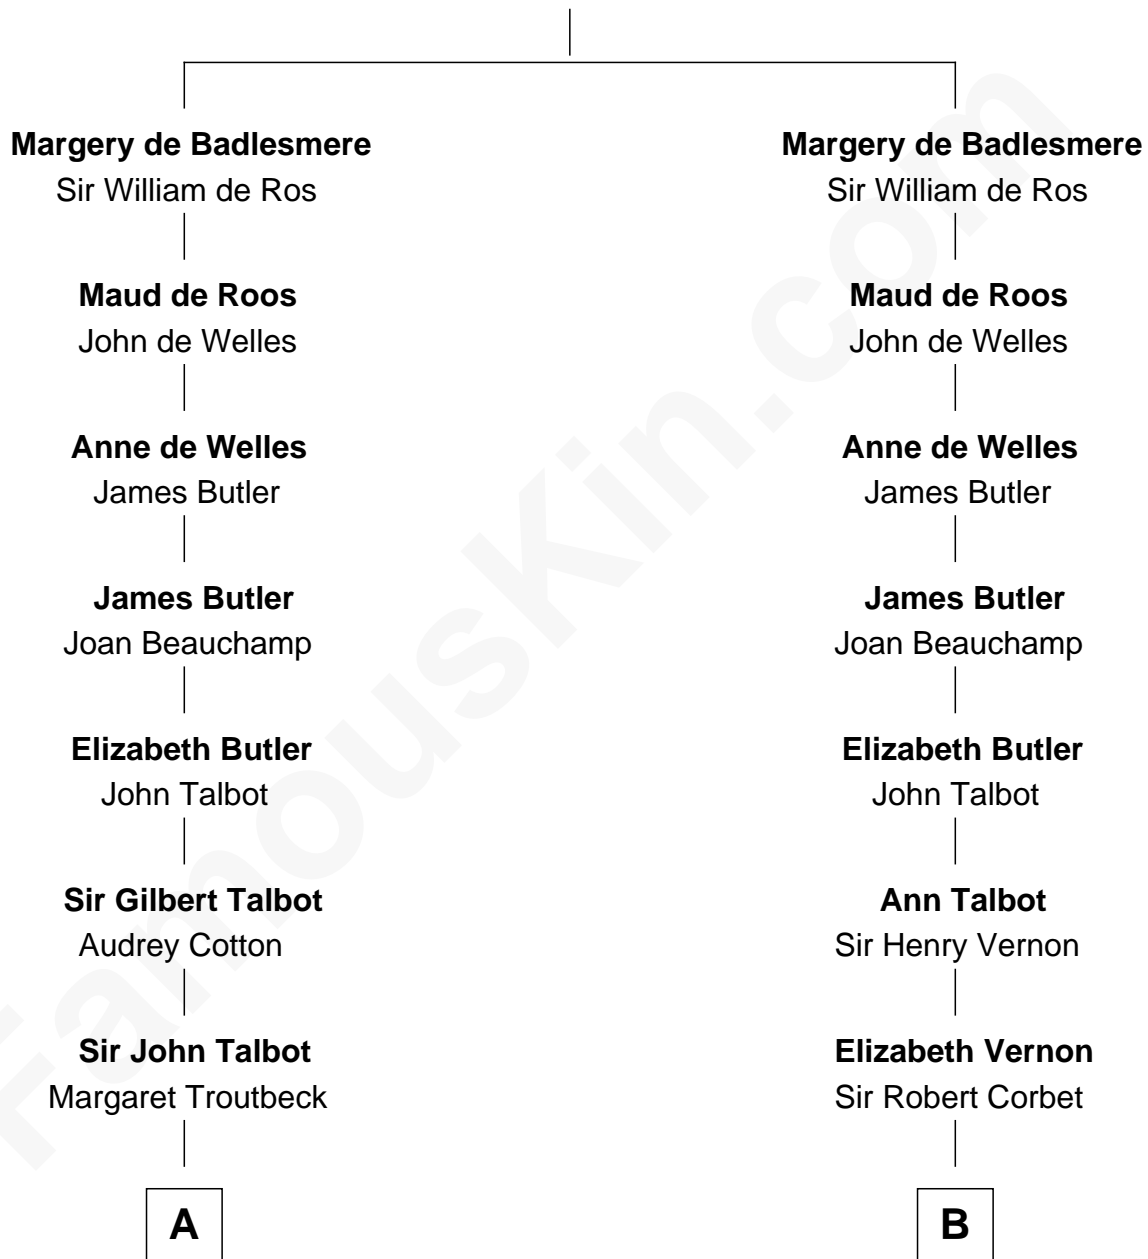

FamousKin.com
Relationship Chart of
Prince William
Prince of Wales

17th cousin 4 times removed of

C. W. Post
Founder of Post Cereals

Bartholomew de Badlesmere
 Margaret de Clare

C

Claude George Bowes-Lyon
Cecilia Nina Cavendish-Bentinck

Elizabeth Bowes-Lyon
George VI, King of the United Kingdom

Elizabeth II, Queen of the United Kingdom
Prince Philip of Edinburgh

Charles III, King of the United Kingdom
Princess Diana Frances Spencer

Prince William
Prince of Wales