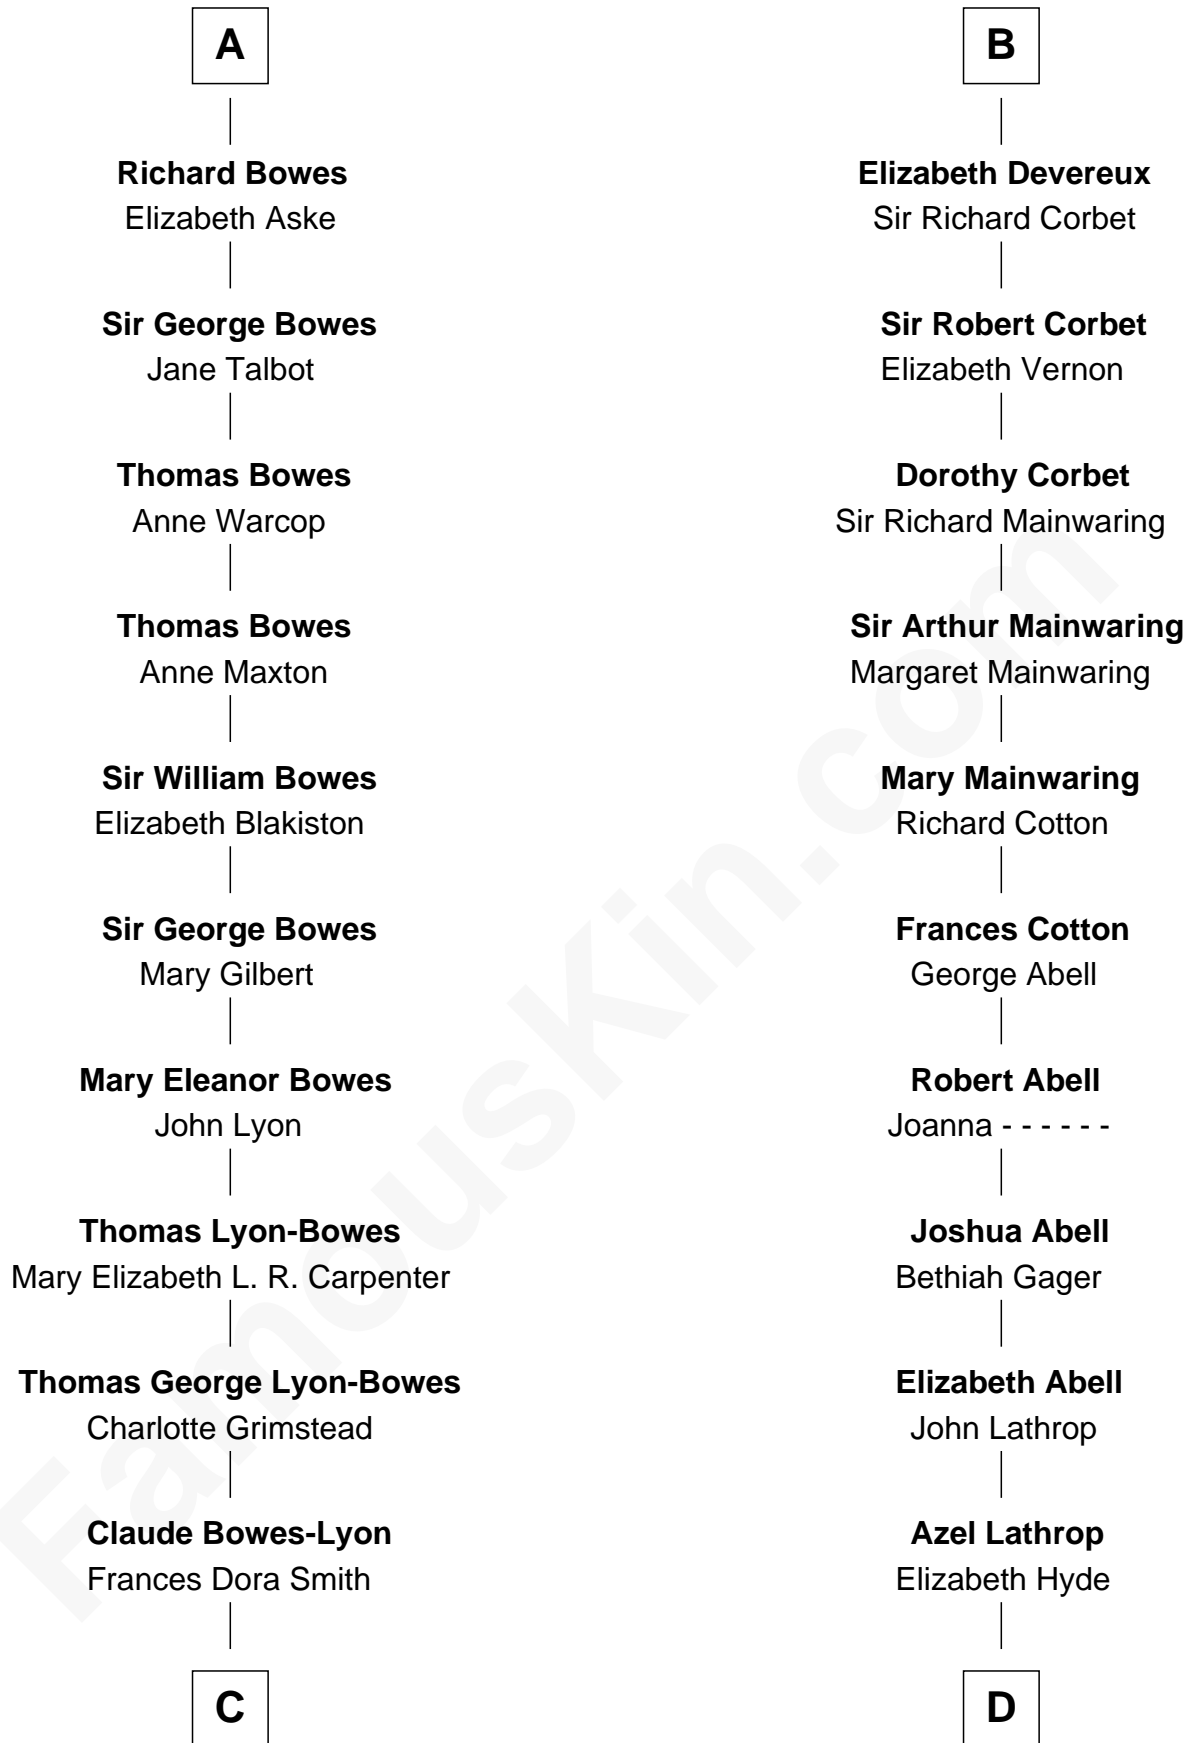

FamousKin.com Relationship Chart of

Prince William

Prince of Wales

19th cousin 2 times removed of

C. W. Post

Founder of Post Cereals

Sir Edmund Mortimer

Margaret de Fiennes

C

Claude George Bowes-Lyon
Cecilia Nina Cavendish-Bentinck

Elizabeth Bowes-Lyon
George VI, King of the United Kingdom

Elizabeth II, Queen of the United Kingdom
Prince Philip of Edinburgh

Charles III, King of the United Kingdom
Princess Diana Frances Spencer