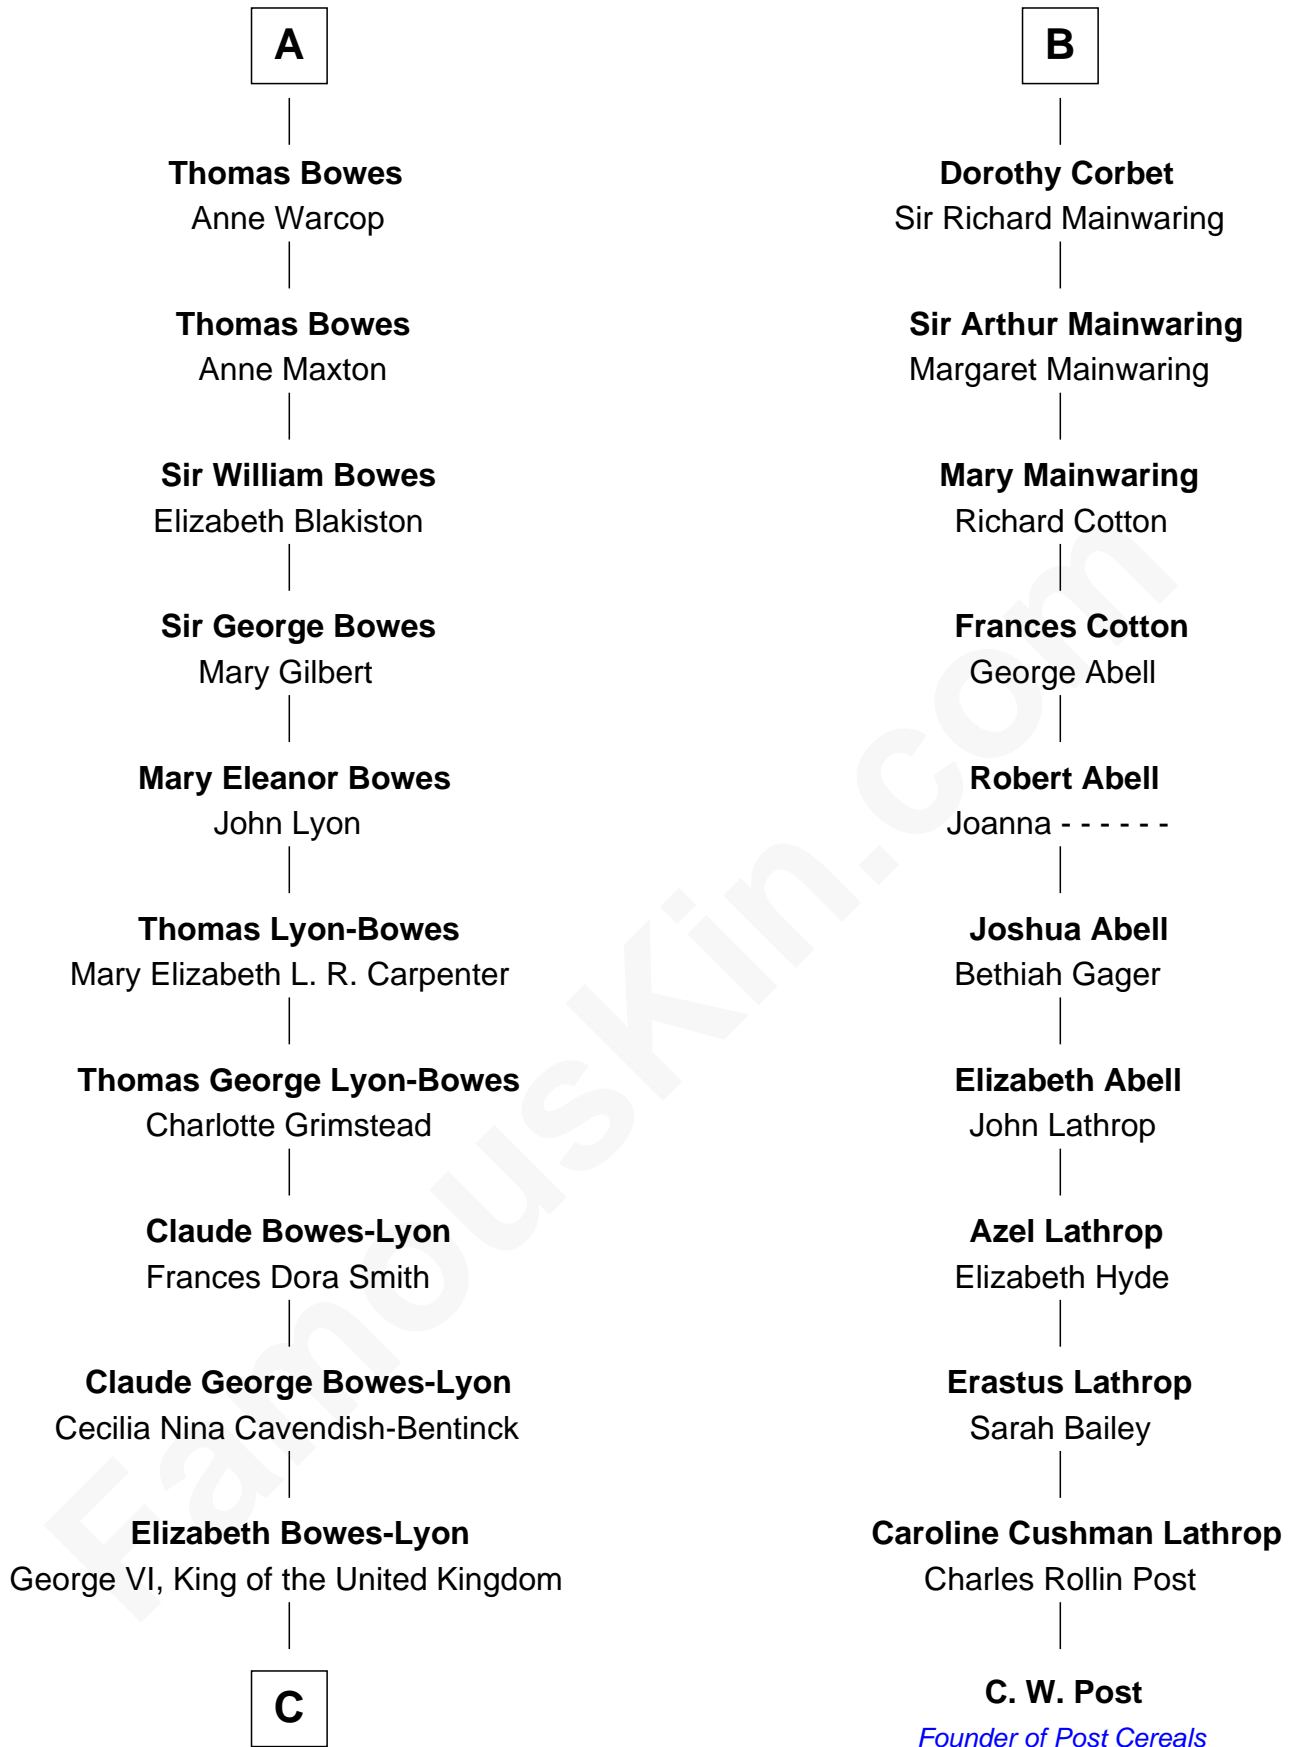

FamousKin.com

Relationship Chart of

Prince William

Prince of Wales

17th cousin 2 times removed of

C. W. Post
Founder of Post Cereals

C

Elizabeth II, Queen of the United Kingdom

Prince Philip of Edinburgh

Charles III, King of the United Kingdom

Princess Diana Frances Spencer

Prince William

Prince of Wales

FamousKin.com

William photo by [InSapphoWeTrust](#) [\(CC BY-SA 2.0\)](#)