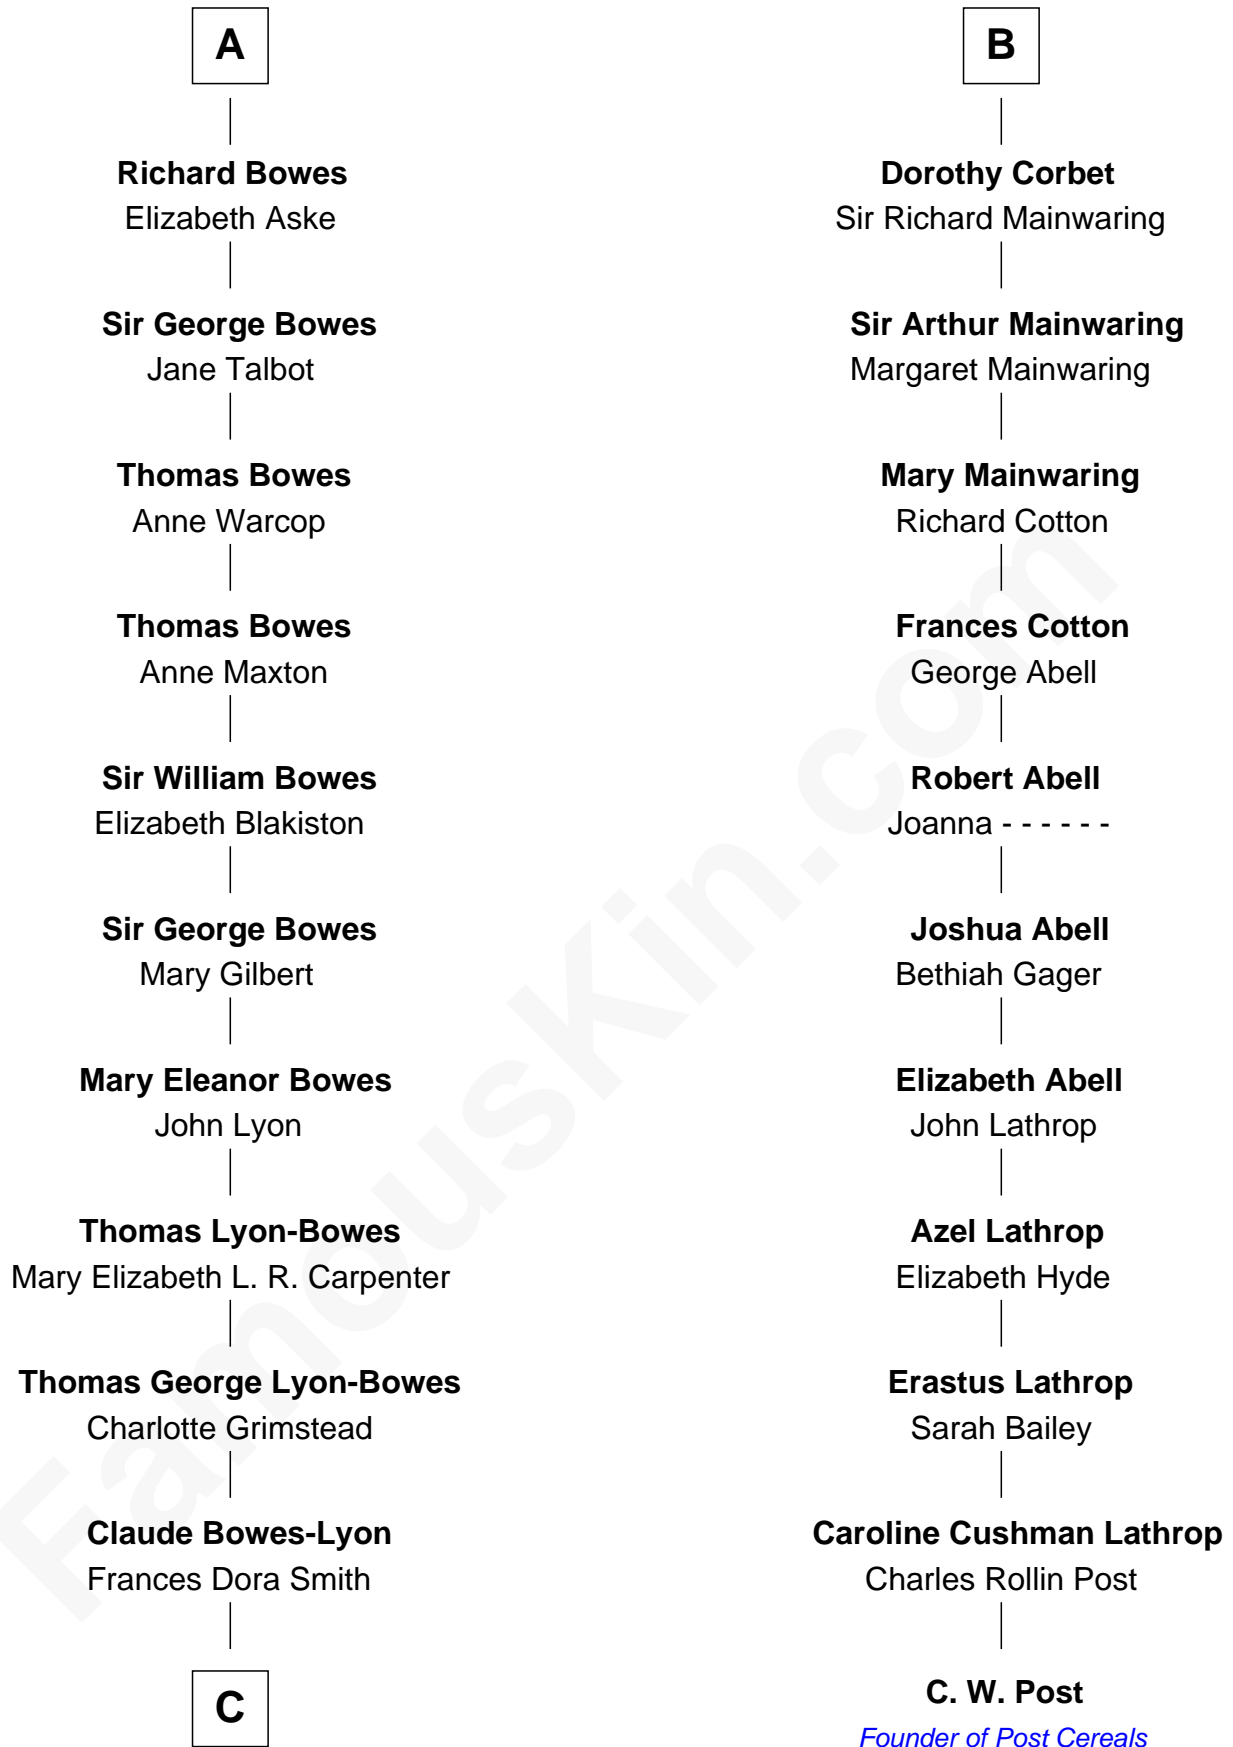

FamousKin.com
Relationship Chart of
Prince William
Prince of Wales

17th cousin 4 times removed of

C. W. Post
Founder of Post Cereals

C

Claude George Bowes-Lyon
Cecilia Nina Cavendish-Bentinck

Elizabeth Bowes-Lyon
George VI, King of the United Kingdom

Elizabeth II, Queen of the United Kingdom
Prince Philip of Edinburgh

Charles III, King of the United Kingdom
Princess Diana Frances Spencer

Prince William
Prince of Wales