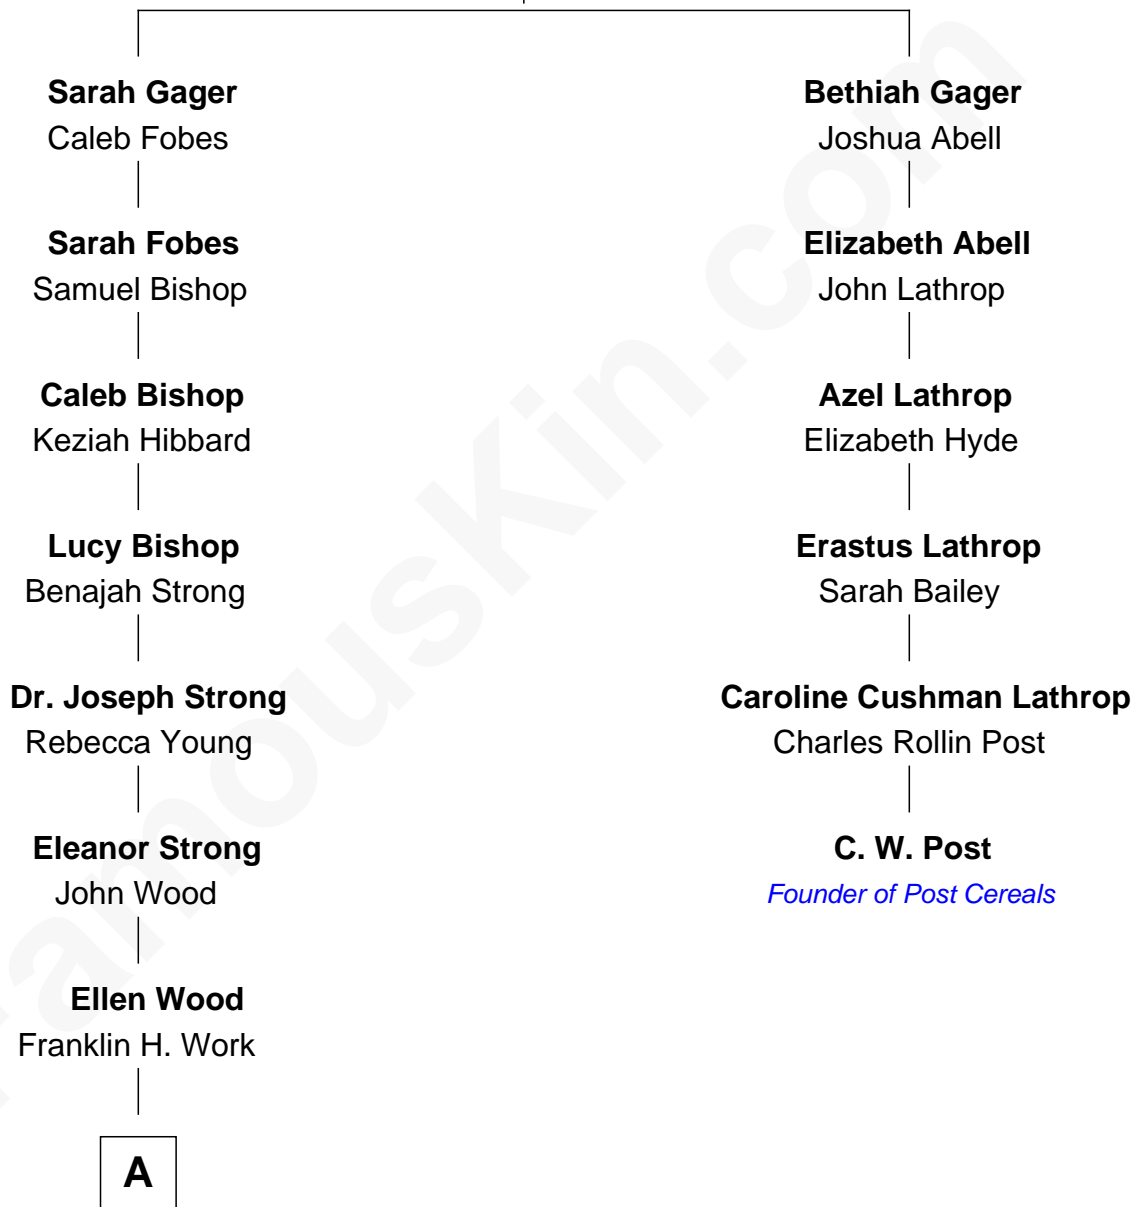

FamousKin.com Relationship Chart of

Prince William

Prince of Wales

5th cousin 6 times removed of

C. W. Post

Founder of Post Cereals

John Gager
Elizabeth Gore

A

—
Frances Eleanor Work

James Boothby Burke Roche

—
Edmund Maurice Burke Roche

Ruth Sylvia Gill

—
Frances Ruth Burke Roche

Edward John Spencer

—
Princess Diana Frances Spencer

Charles III, King of the United Kingdom