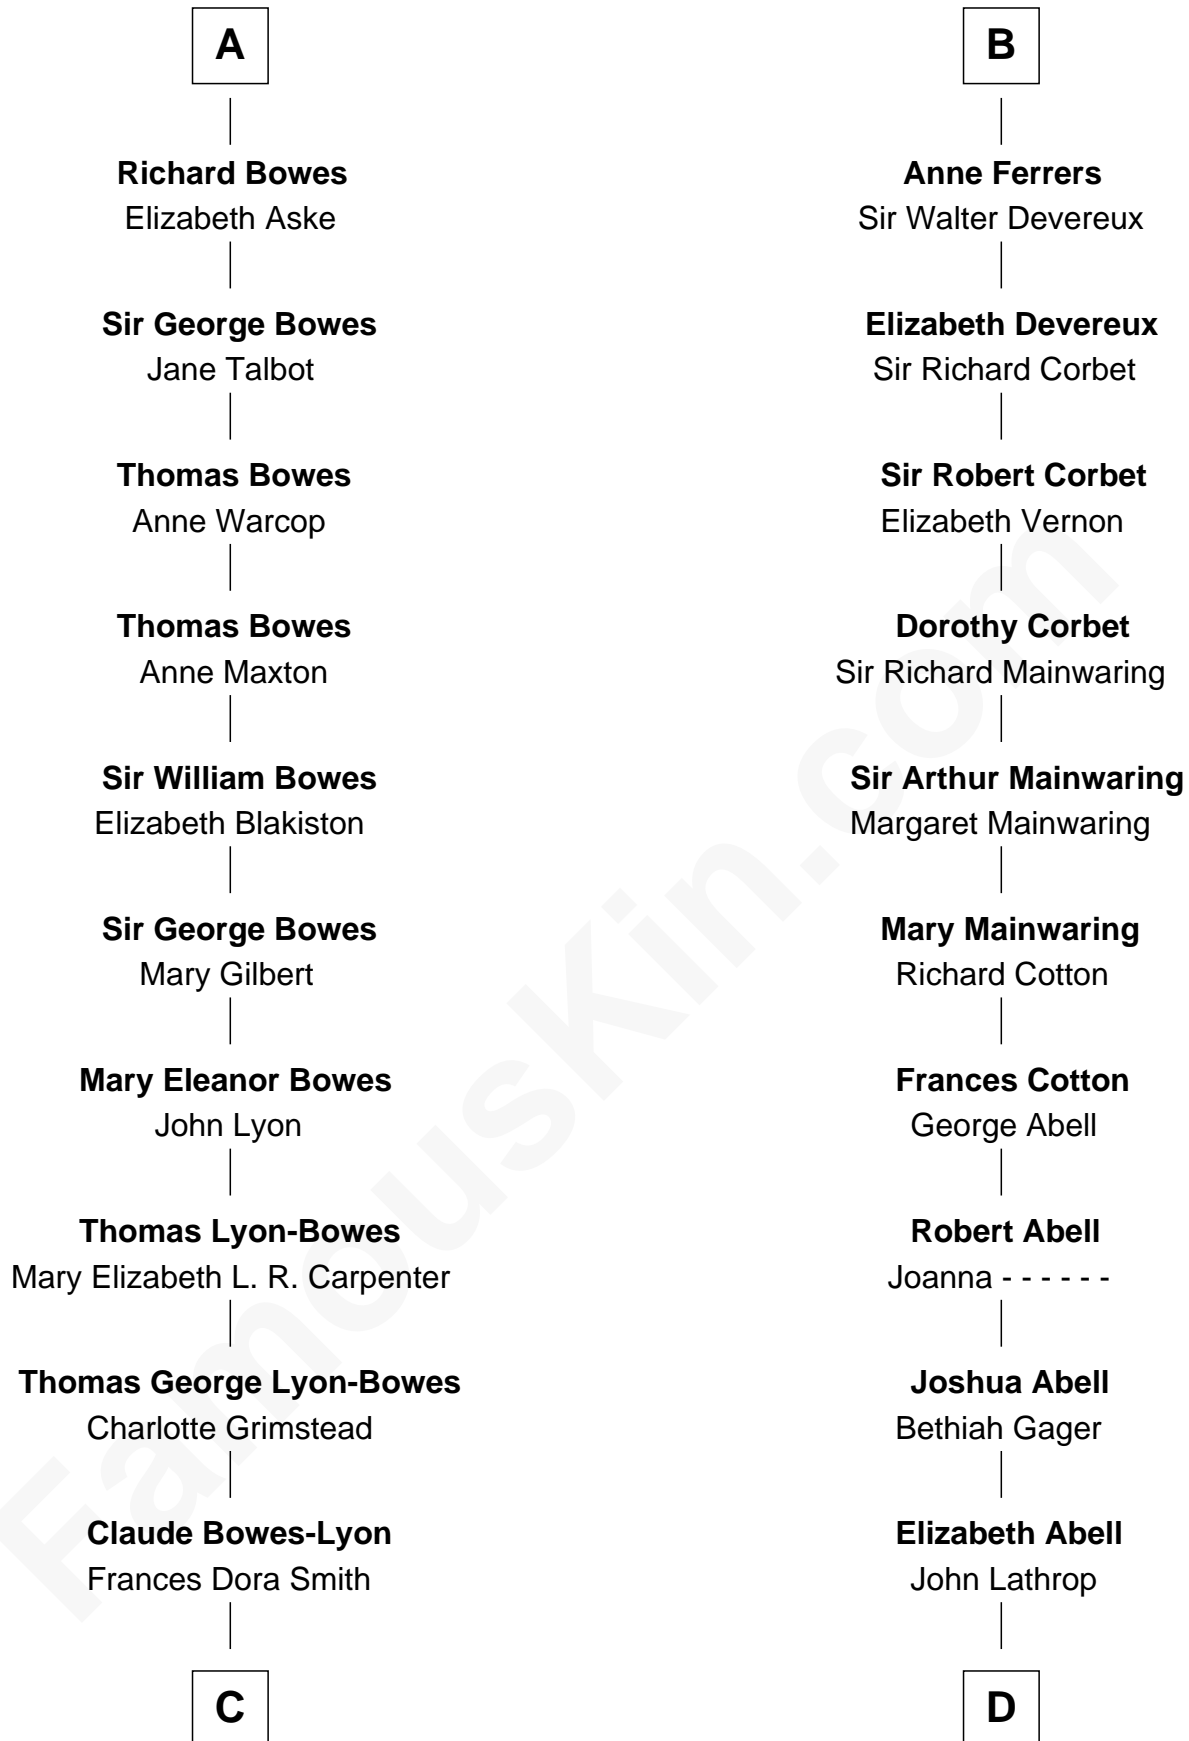

# FamousKin.com Relationship Chart of

**Prince William**

*Prince of Wales*

20th cousin 1 time removed of

**C. W. Post**

*Founder of Post Cereals*

**Sir James de Audley**

Ela Longespee

Margaret Despencer

**Sir Edmund Ferrers**

Ellen Roche

**Sir William Ferrers**

Elizabeth Belknap

**B**

**C**

**Claude George Bowes-Lyon**  
Cecilia Nina Cavendish-Bentinck

**Elizabeth Bowes-Lyon**  
George VI, King of the United Kingdom

**Elizabeth II, Queen of the United Kingdom**  
Prince Philip of Edinburgh

**Charles III, King of the United Kingdom**  
Princess Diana Frances Spencer