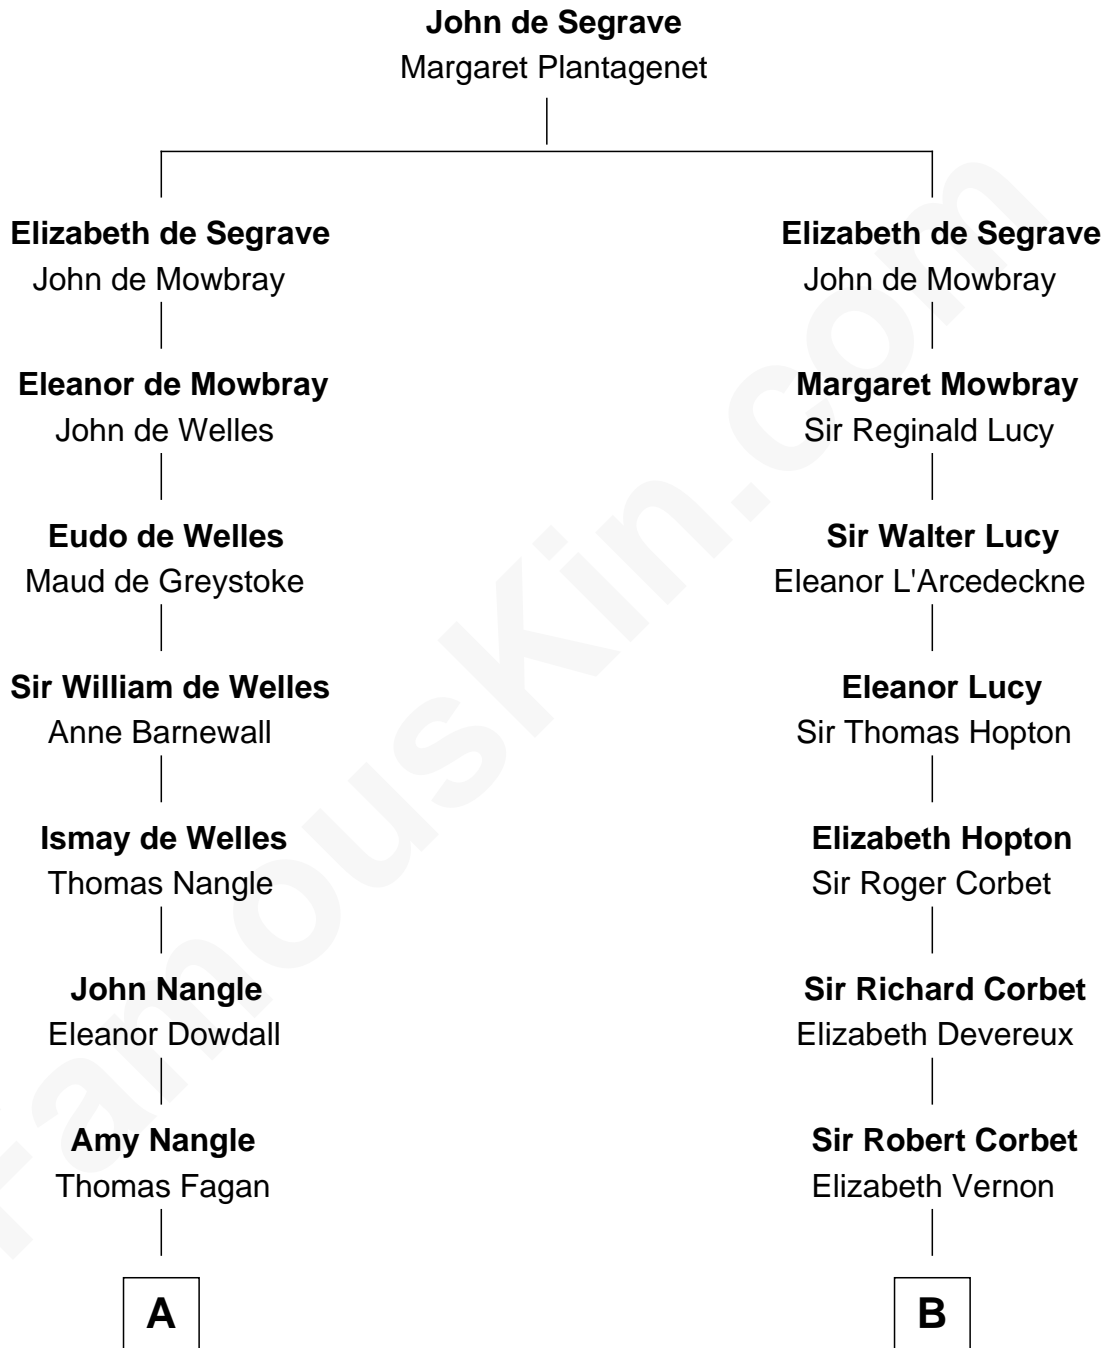

# FamousKin.com Relationship Chart of

**Prince William**

*Prince of Wales*

17th cousin 3 times removed of

**C. W. Post**

*Founder of Post Cereals*

**C**

**Elizabeth Bowes-Lyon**

George VI, King of the United Kingdom

**Elizabeth II, Queen of the United Kingdom**

Prince Philip of Edinburgh

**Charles III, King of the United Kingdom**

Princess Diana Frances Spencer

**Prince William**

*Prince of Wales*