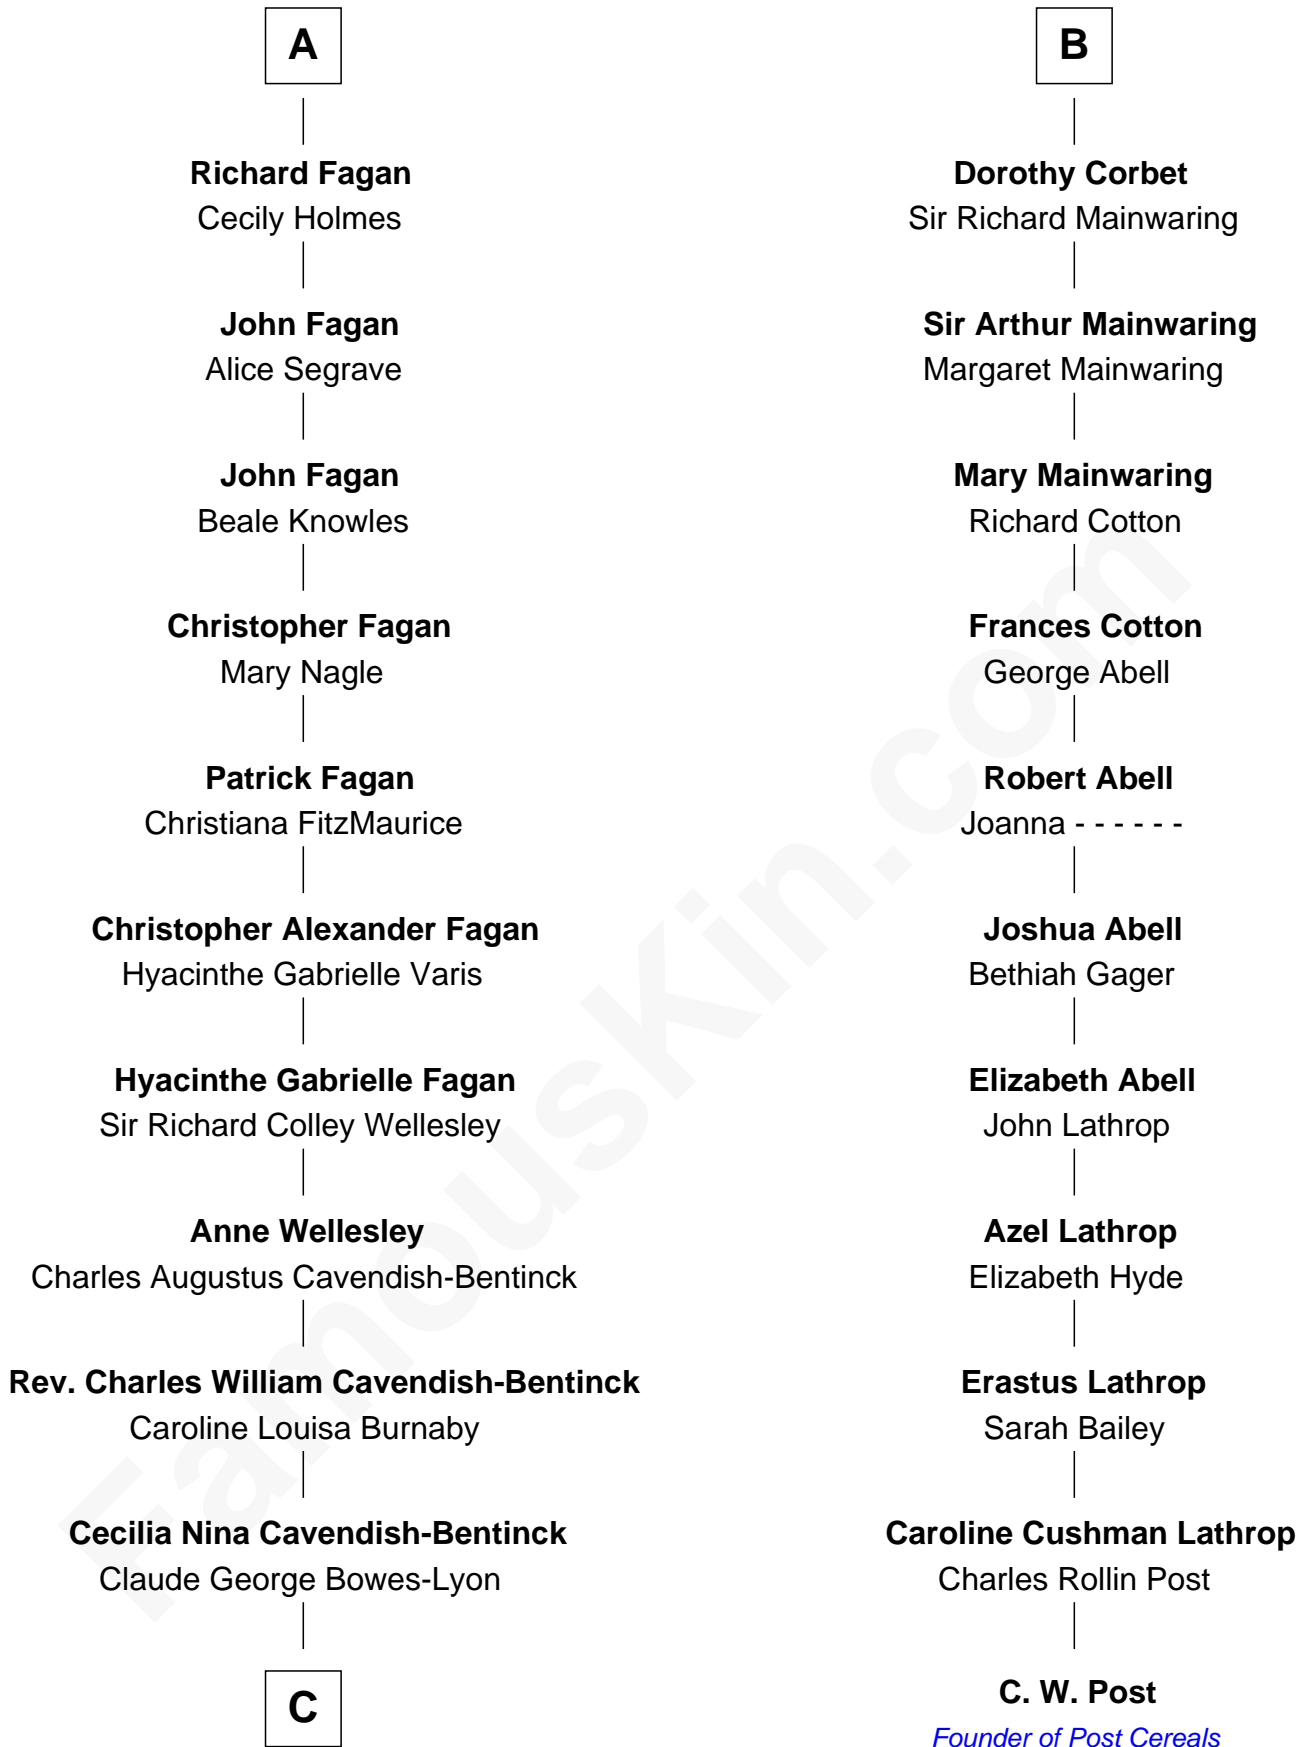

# FamousKin.com Relationship Chart of

**Prince William**

*Prince of Wales*

17th cousin 3 times removed of

**C. W. Post**

*Founder of Post Cereals*

**C**

**Elizabeth Bowes-Lyon**

George VI, King of the United Kingdom

**Elizabeth II, Queen of the United Kingdom**

Prince Philip of Edinburgh

**Charles III, King of the United Kingdom**

Princess Diana Frances Spencer

**Prince William**

*Prince of Wales*