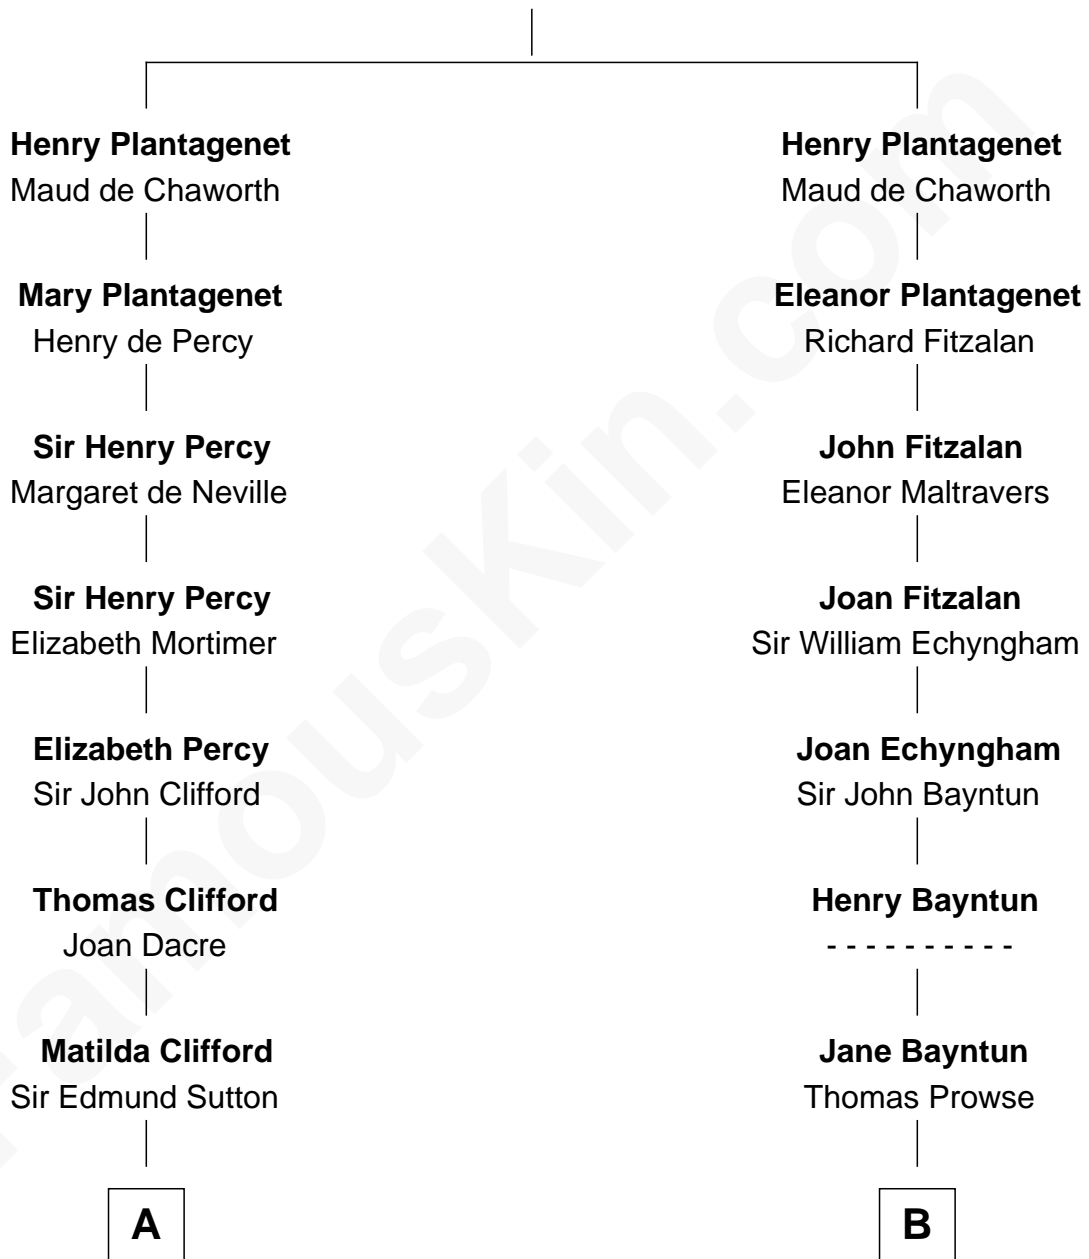

FamousKin.com Relationship Chart of

Prince William

Prince of Wales

20th cousin 1 time removed of

Pete Seeger

American Folk Singer

Edmund Plantagenet

Blanche of Artois

C

Charles Robert Spencer

Margaret Baring

Albert Edward John Spencer

Cynthia Elinor Beatrix Hamilton

Edward John Spencer

Frances Ruth Burke Roche

Princess Diana Frances Spencer

Charles III, King of the United Kingdom

Prince William

Prince of Wales

D

Elsie Thwing Simmons

Albert Adams

Elsie Simmons Adams

Charles Louis Seeger