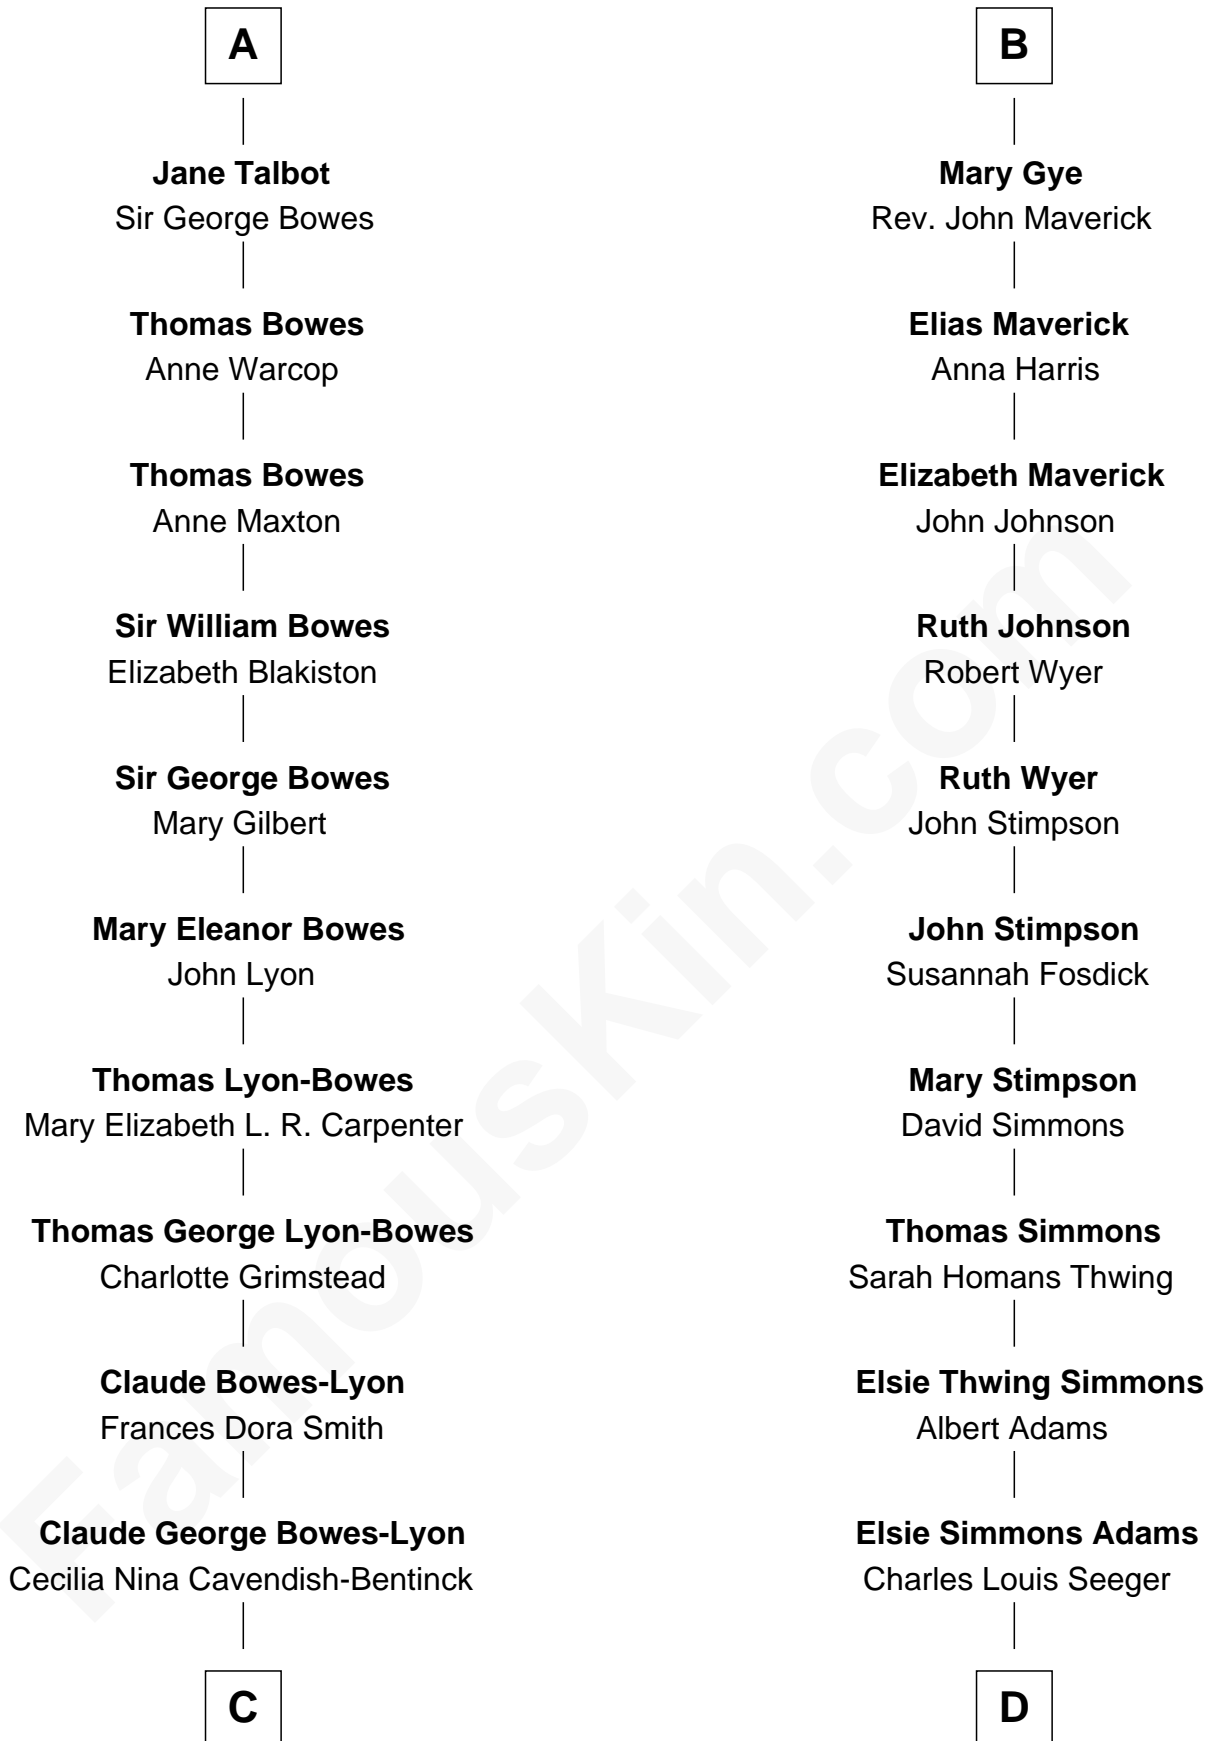

## Relationship Chart of

### Prince William

*Prince of Wales*

18th cousin 2 times removed of

**Pete Seeger**  
*American Folk Singer*

**Richard Fitzalan**  
Eleanor Plantagenet

**C**

**Elizabeth Bowes-Lyon**

George VI, King of the United Kingdom

**Elizabeth II, Queen of the United Kingdom**

Prince Philip of Edinburgh

**Charles III, King of the United Kingdom**

Princess Diana Frances Spencer

**Prince William**

*Prince of Wales*

**D**

**Charles Louis Seeger**