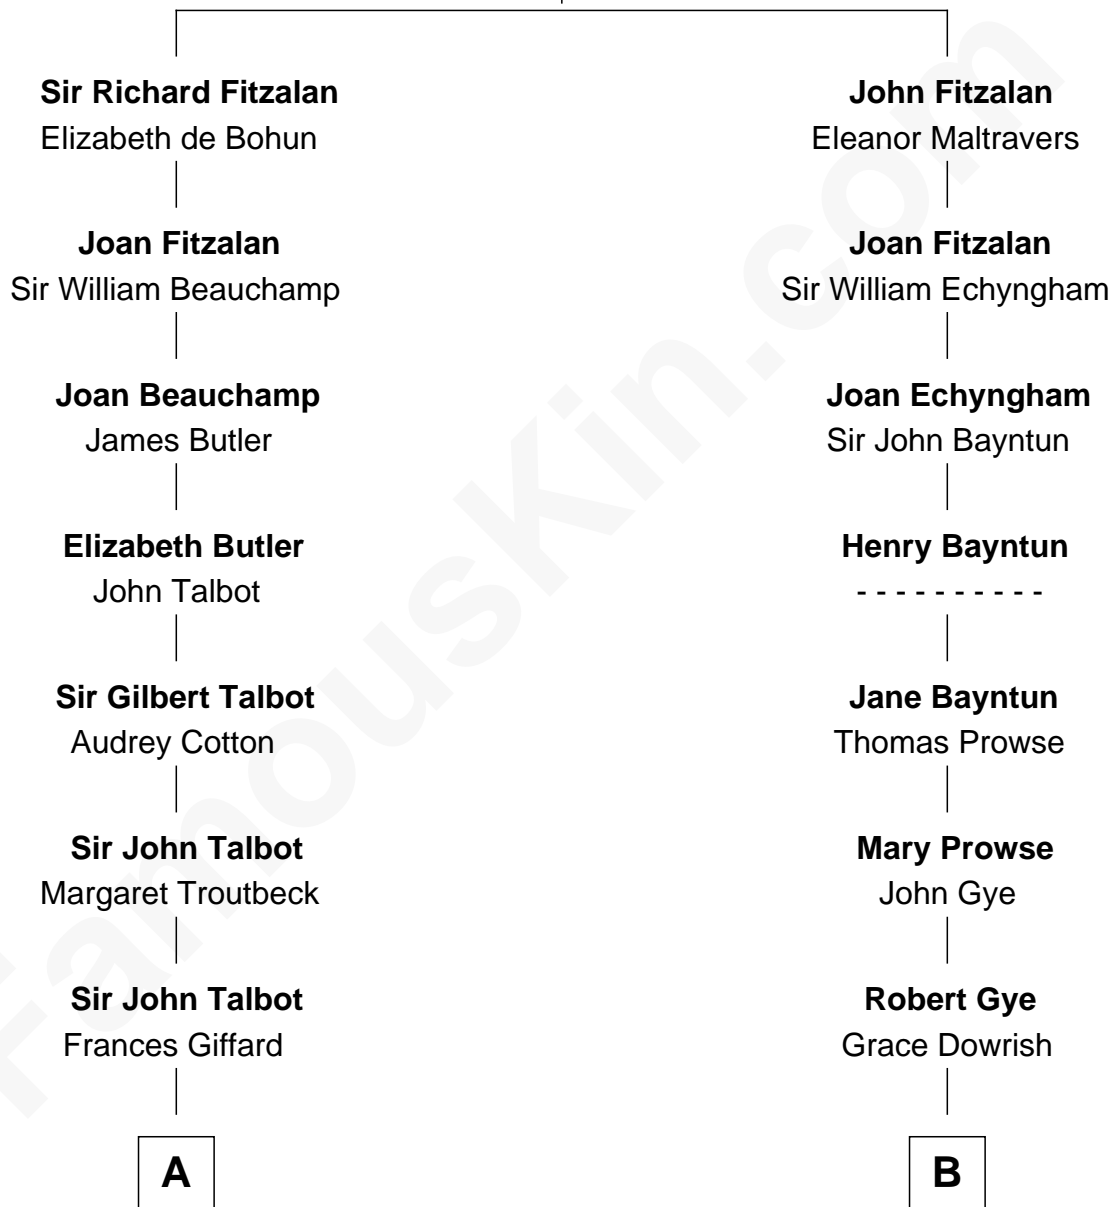

## Relationship Chart of

### Prince William

*Prince of Wales*

18th cousin 2 times removed of

**Pete Seeger**  
*American Folk Singer*

**Richard Fitzalan**  
Eleanor Plantagenet

**C**

**Elizabeth Bowes-Lyon**

George VI, King of the United Kingdom

**Elizabeth II, Queen of the United Kingdom**

Prince Philip of Edinburgh

**Charles III, King of the United Kingdom**

Princess Diana Frances Spencer

**Prince William**

*Prince of Wales*

**D**

**Charles Louis Seeger**