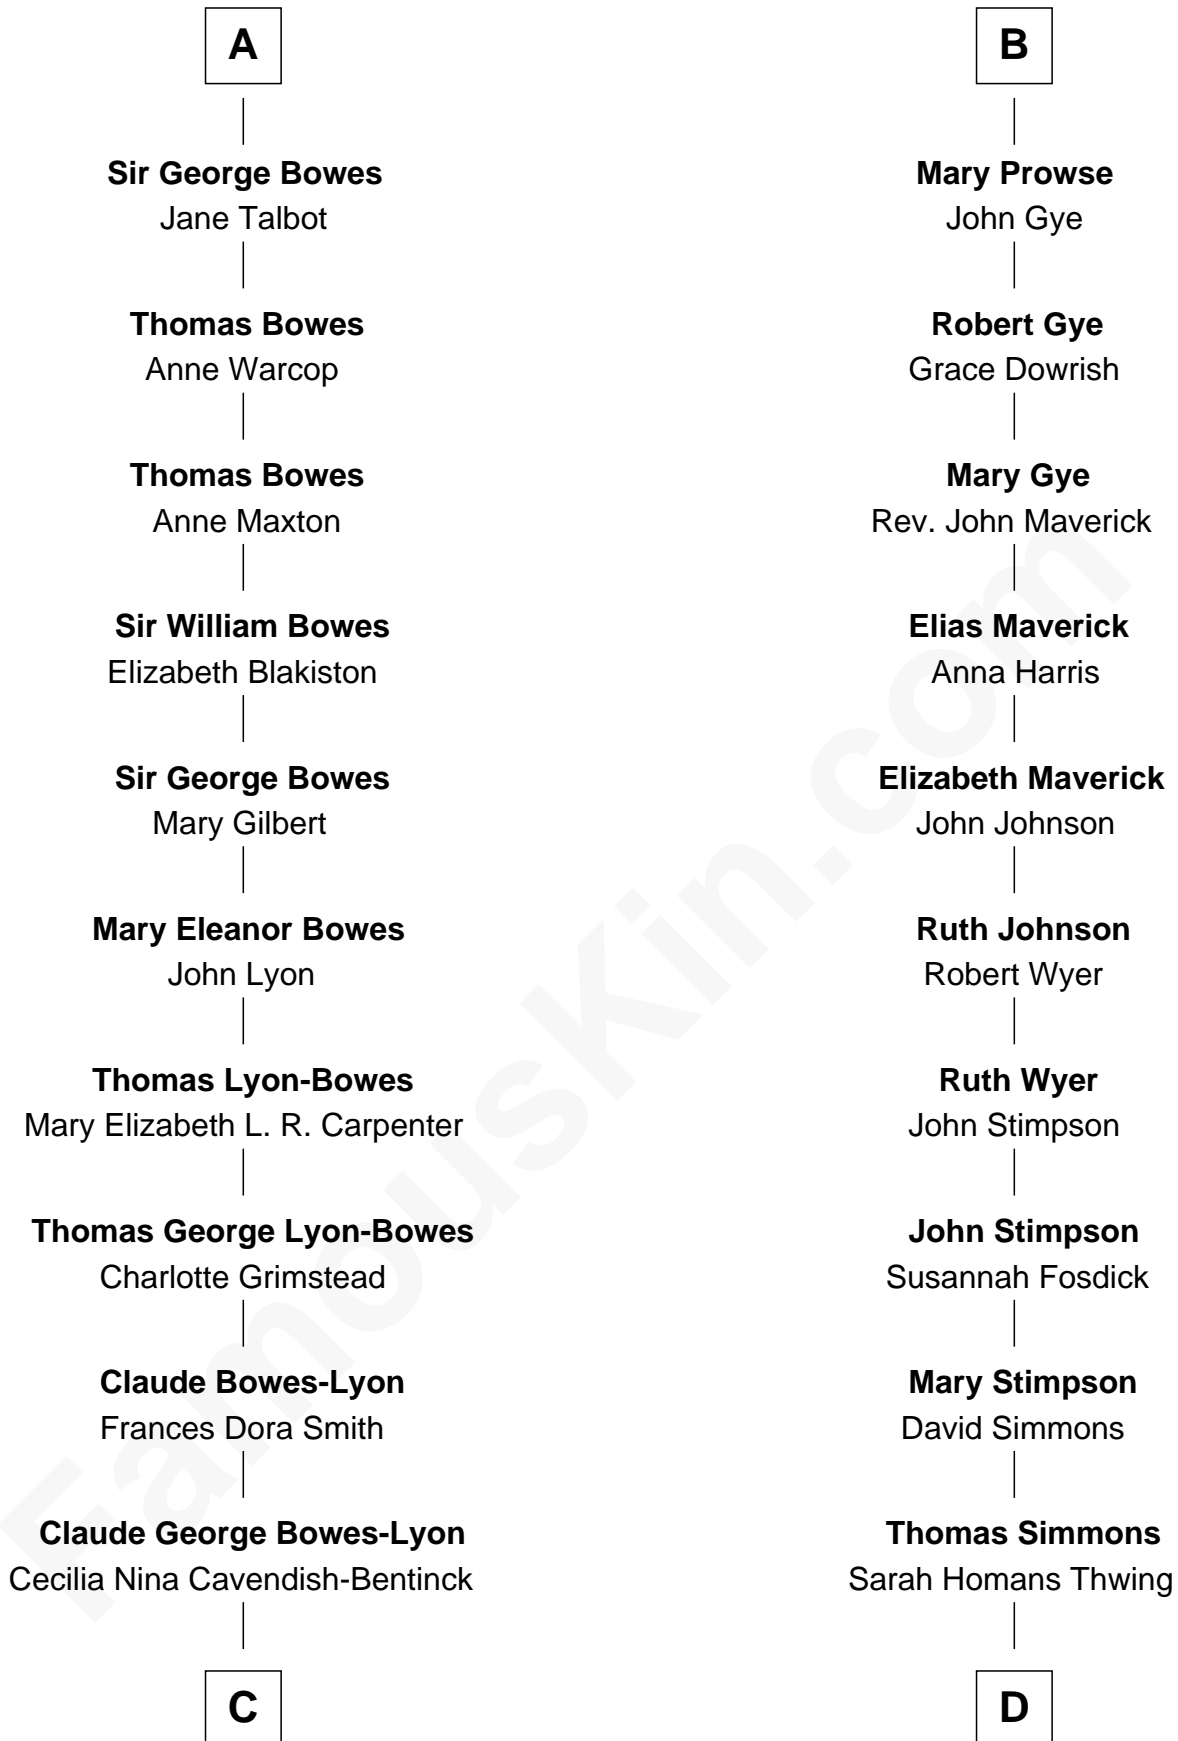

FamousKin.com Relationship Chart of

Prince William

Prince of Wales

20th cousin of

Pete Seeger

American Folk Singer

Richard Fitzalan

Alice de Saluzzo

C

Elizabeth Bowes-Lyon

George VI, King of the United Kingdom

Elizabeth II, Queen of the United Kingdom

Prince Philip of Edinburgh

Charles III, King of the United Kingdom

Princess Diana Frances Spencer

Prince William