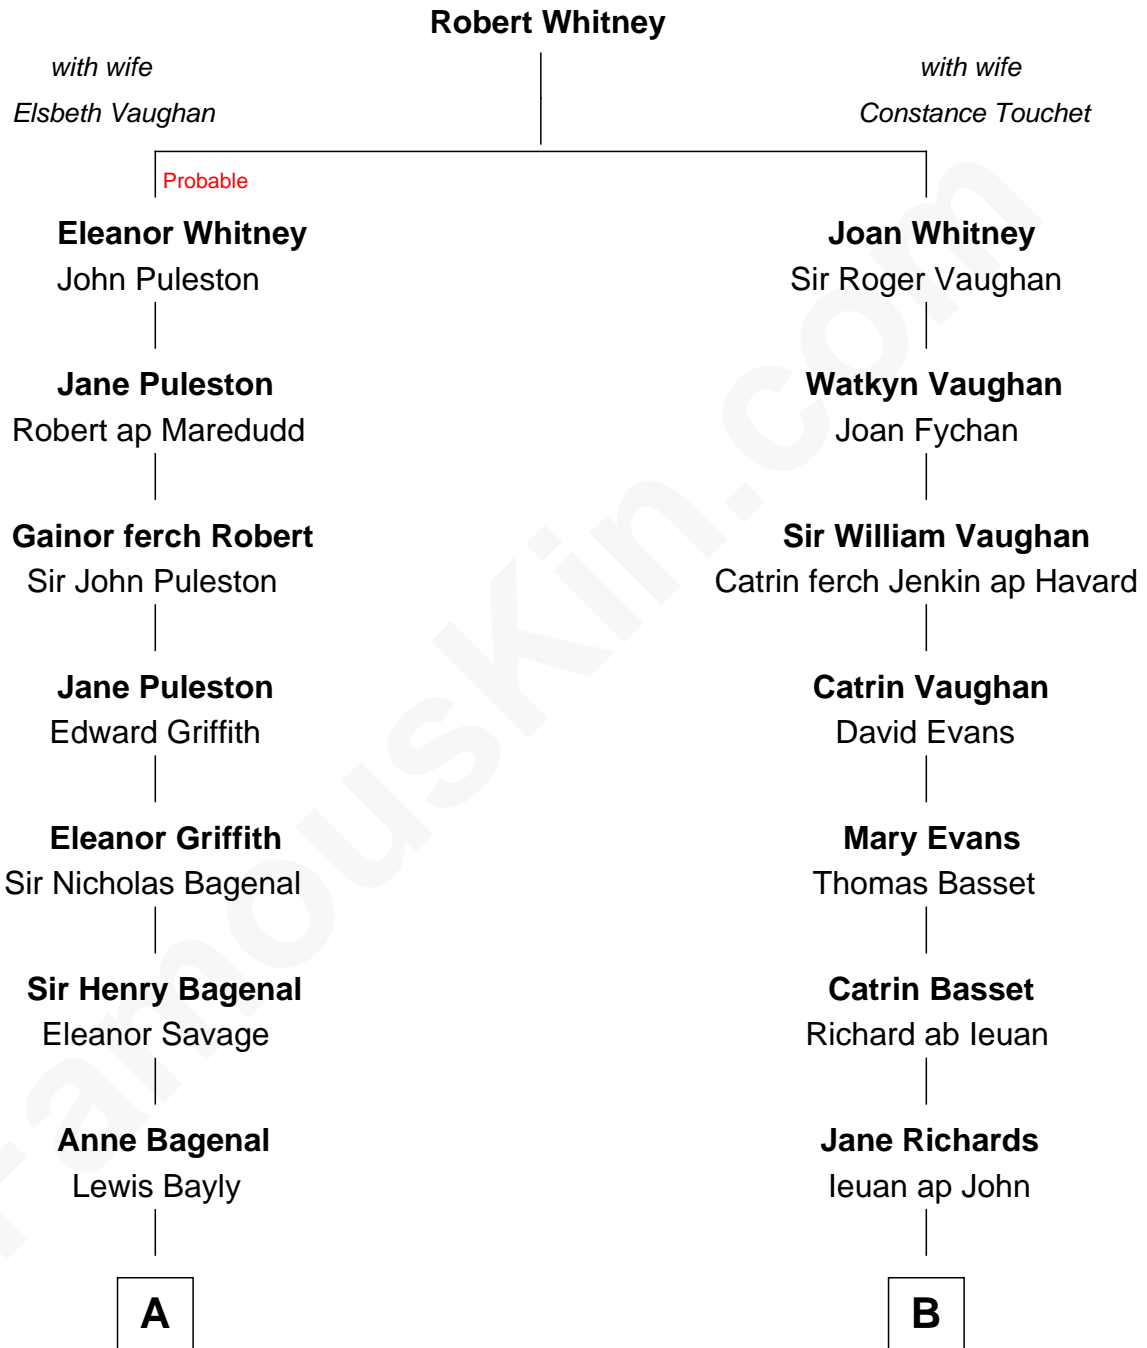

# FamousKin.com Relationship Chart of

**Prince William**

*Prince of Wales*

17th cousin 1 time removed of

**Sally Ride**

*1st American Woman in Space*

**C**

**Princess Diana Frances Spencer**  
Charles III, King of the United Kingdom

**Prince William**  
*Prince of Wales*

FamousKin.com