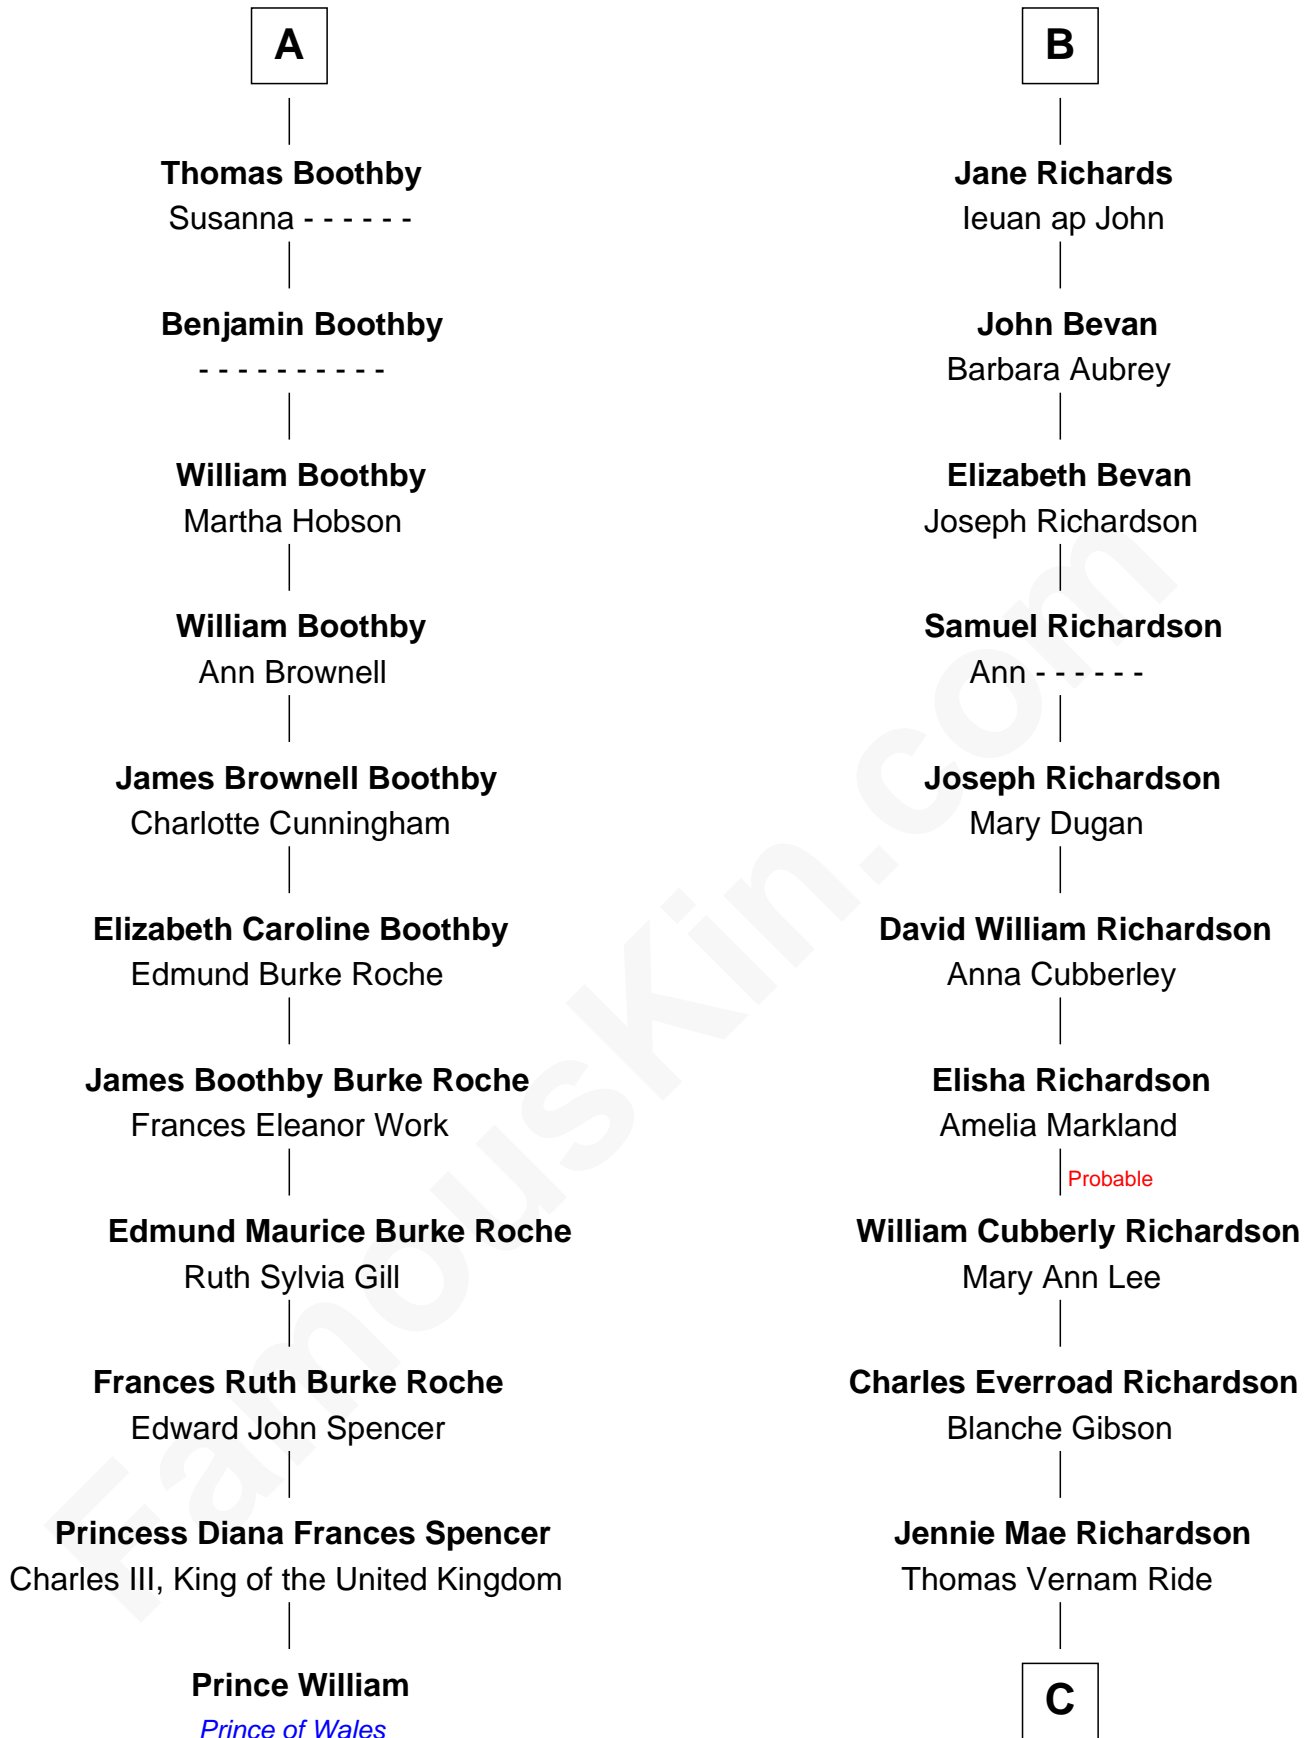

FamousKin.com Relationship Chart of

Prince William

Prince of Wales

17th cousin 1 time removed of

Sally Ride

1st American Woman in Space

James Touchet
Eleanor de Holland

C

Dale Burdell Ride
Carol Joyce Anderson

Sally Ride
1st American Woman in Space

FamousKin.com