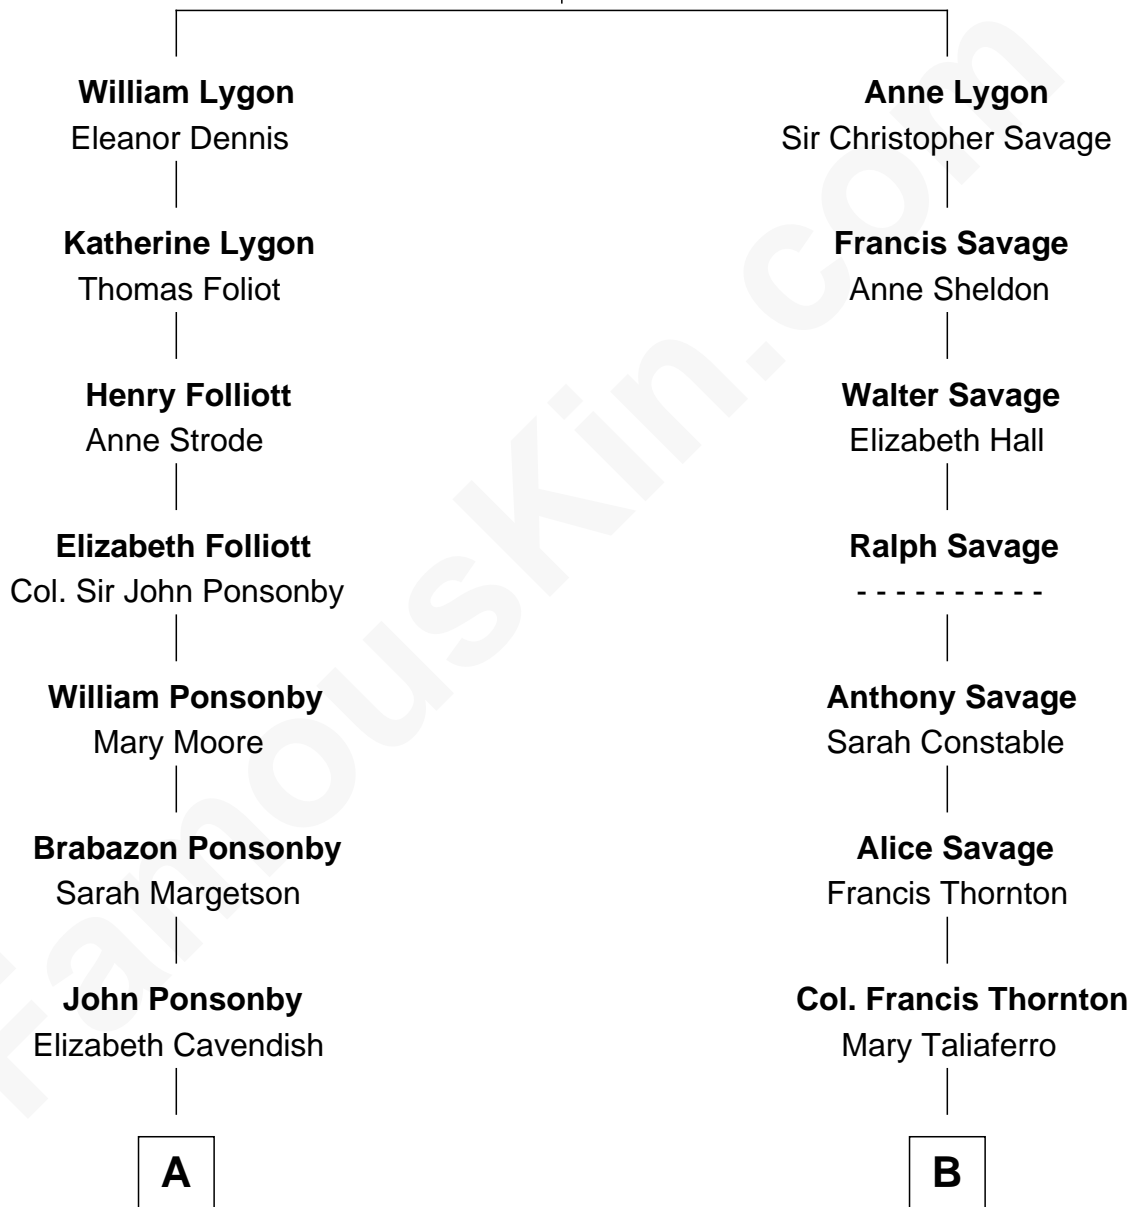

FamousKin.com Relationship Chart of

Prince William

Prince of Wales

14th cousin 1 time removed of

Adlai Stevenson III

U.S. Senator from Illinois

Sir Richard Lygon

Margaret Greville

A

William Brabazon Ponsonby

Louisa Molesworth

Mary Elizabeth Ponsonby

Charles Grey

Elizabeth Grey

John Crocker Bulteel

Louisa Emily Charlotte Bulteel

Edward Charles Baring

Margaret Baring

Charles Robert Spencer

Albert Edward John Spencer

Cynthia Elinor Beatrix Hamilton

Edward John Spencer

Frances Ruth Burke Roche

Princess Diana Frances Spencer

Charles III, King of the United Kingdom

Prince William

Prince of Wales

B

Mildred Thornton

Dr. Thomas Walker

Peachy Walker

Col. Joshua Frye