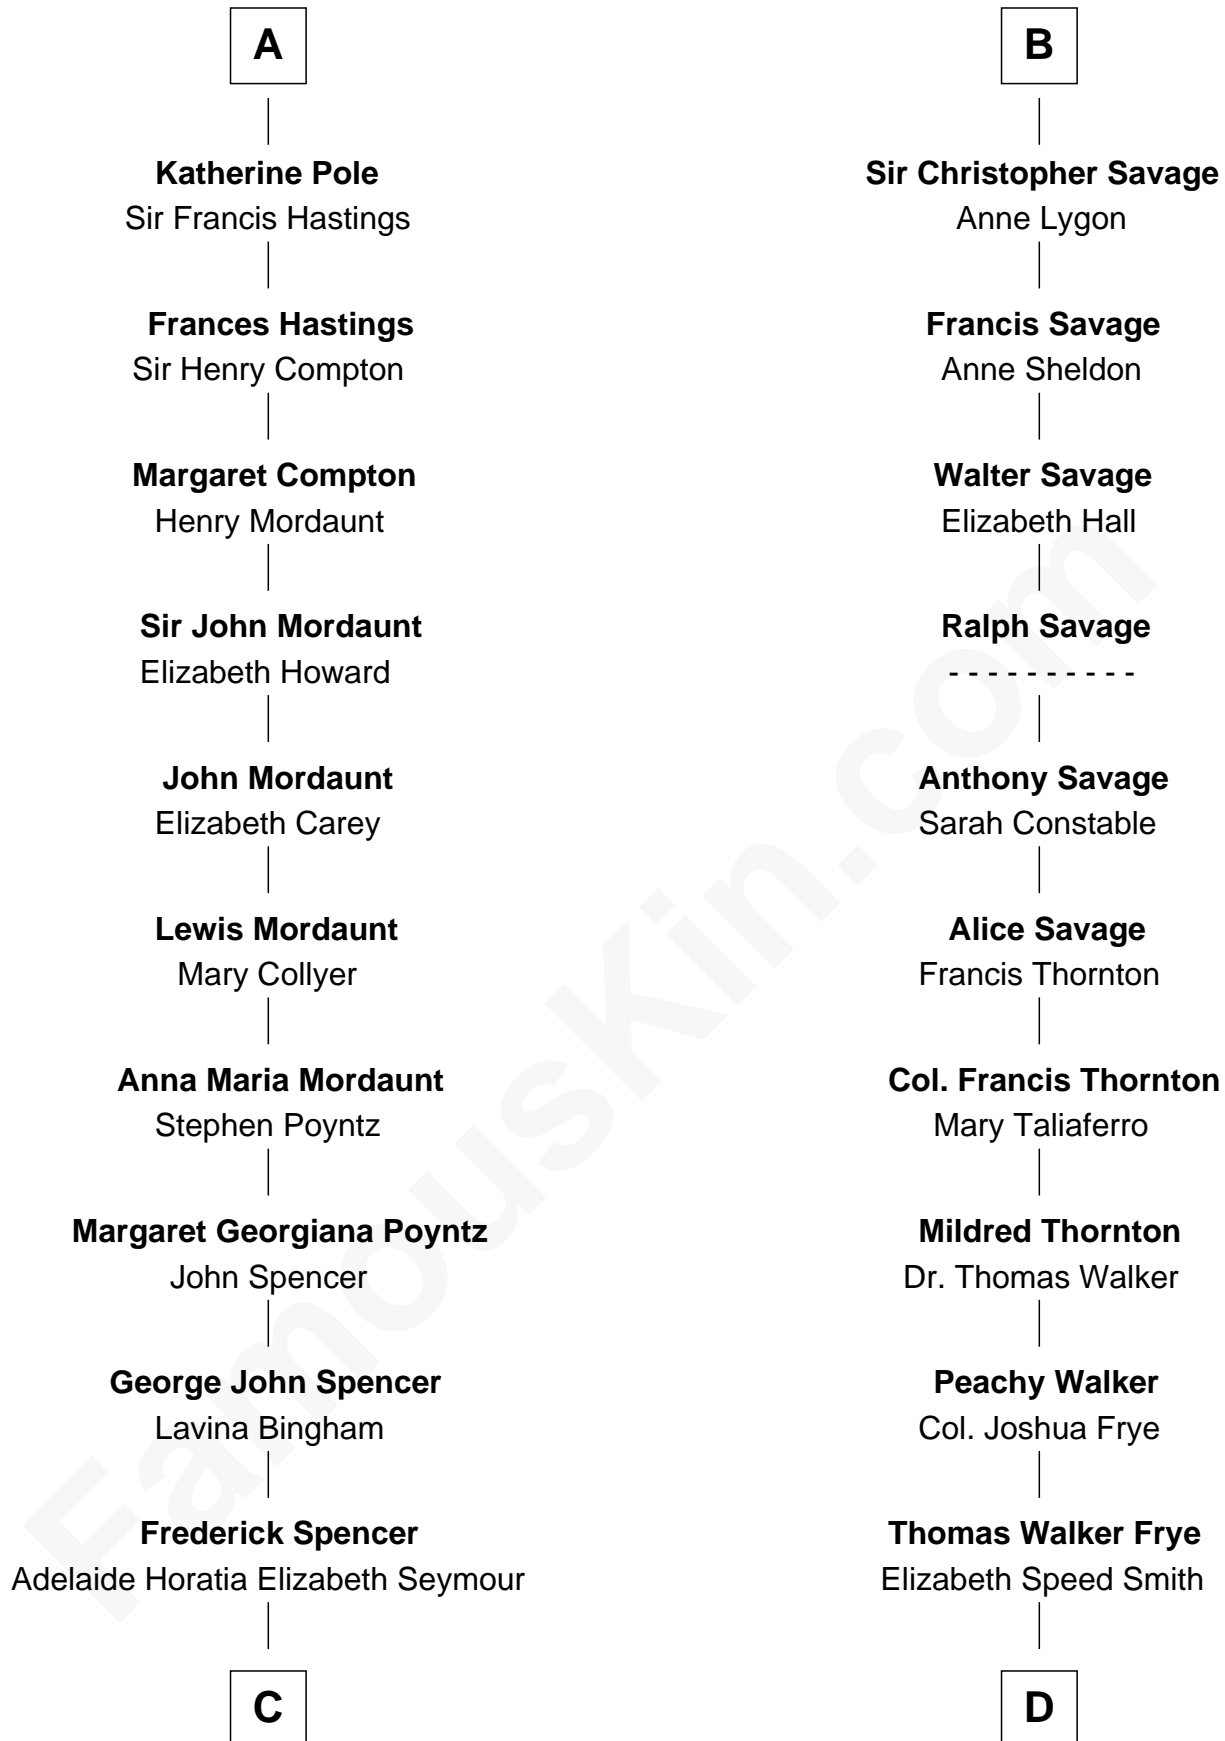

# FamousKin.com Relationship Chart of

**Prince William**

*Prince of Wales*

21st cousin of

**Adlai Stevenson III**

*U.S. Senator from Illinois*

**C**

**Charles Robert Spencer**

Margaret Baring

**Albert Edward John Spencer**

Cynthia Elinor Beatrix Hamilton

**Edward John Spencer**

Frances Ruth Burke Roche

**Princess Diana Frances Spencer**

Charles III, King of the United Kingdom

**Prince William**

*Prince of Wales*

**D**

**Mary Peachy Frye**

Rev. Lewis Warner Green

**Letitia Green**

Adlai Ewing Stevenson

**Lewis Green Stevenson**

Helen Louise Davis