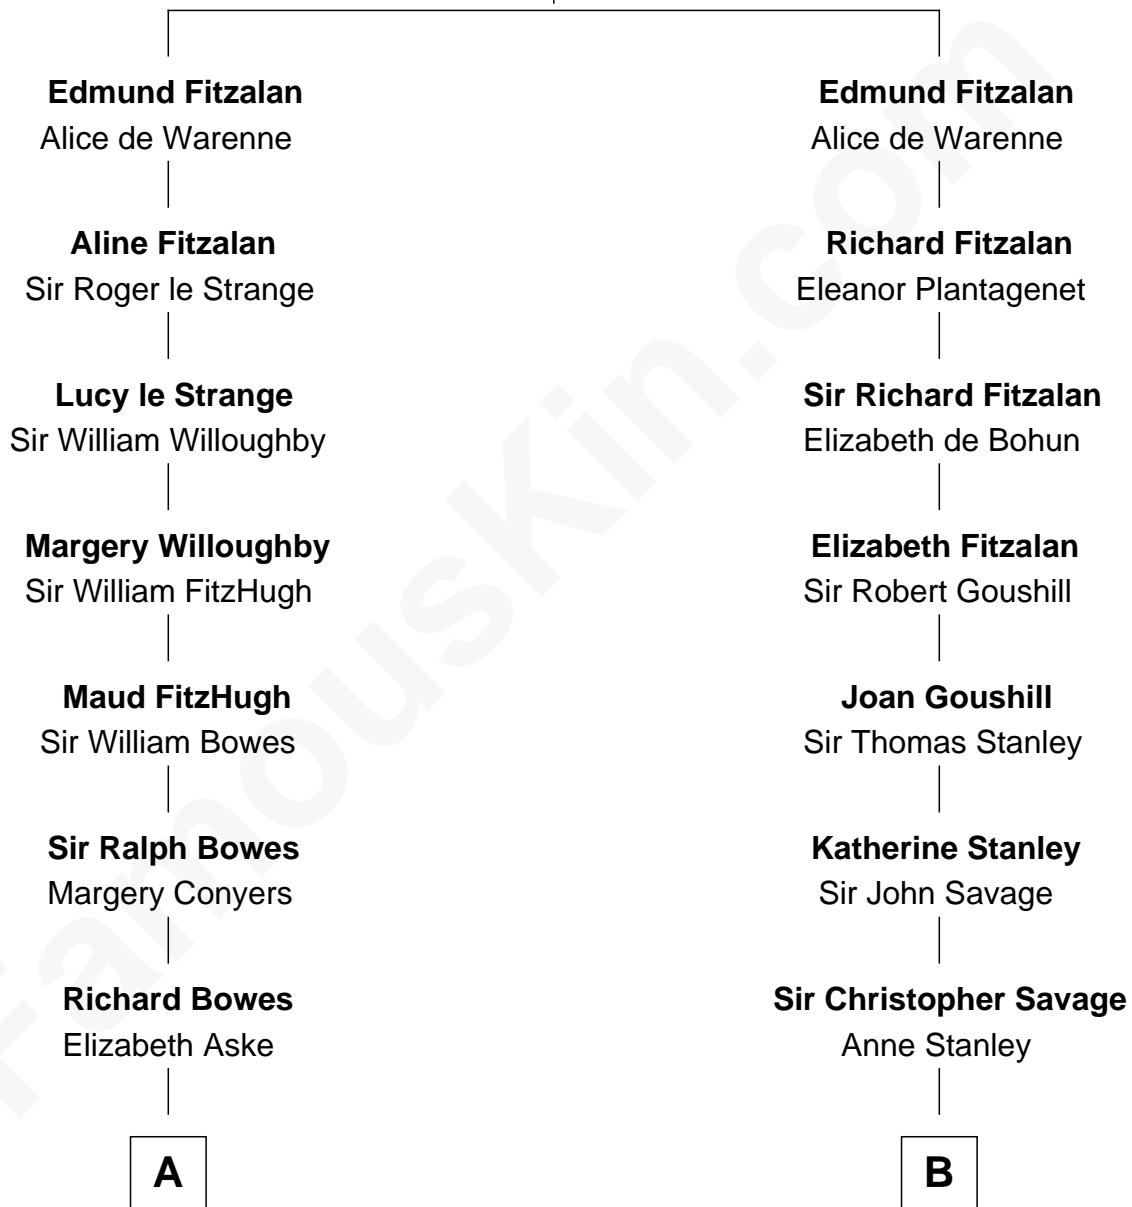

FamousKin.com Relationship Chart of

Prince William

Prince of Wales

20th cousin 1 time removed of

Adlai Stevenson III

U.S. Senator from Illinois

Richard Fitzalan

Alice de Saluzzo

C

Elizabeth Bowes-Lyon

George VI, King of the United Kingdom

Elizabeth II, Queen of the United Kingdom

Prince Philip of Edinburgh

Charles III, King of the United Kingdom

Princess Diana Frances Spencer

Prince William