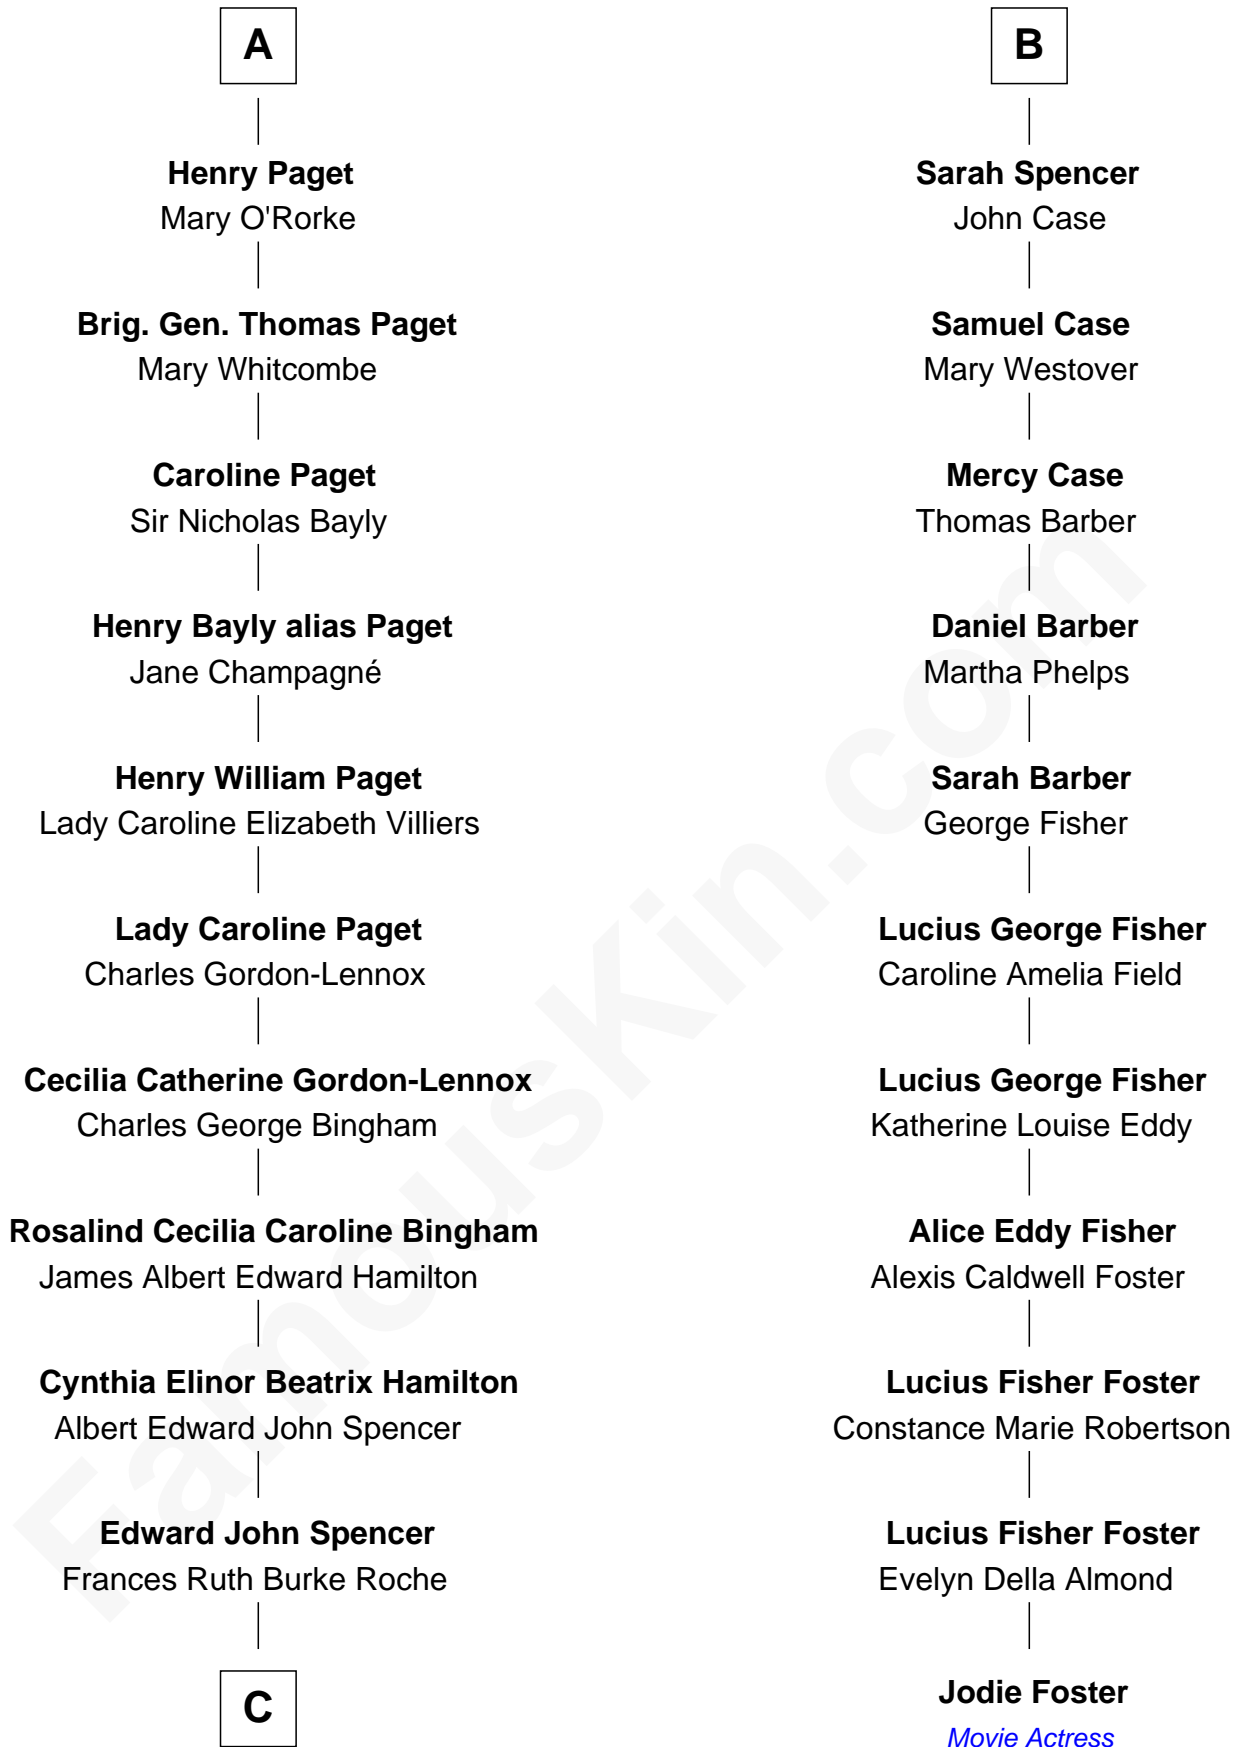

# FamousKin.com Relationship Chart of

**Prince William**

*Prince of Wales*

17th cousin 1 time removed of

**Jodie Foster**

*Movie Actress*

**Sir Nicholas Poyntz**

Elizabeth Mill

**C**

**Princess Diana Frances Spencer**  
Charles III, King of the United Kingdom

**Prince William**  
*Prince of Wales*

FamousKin.com