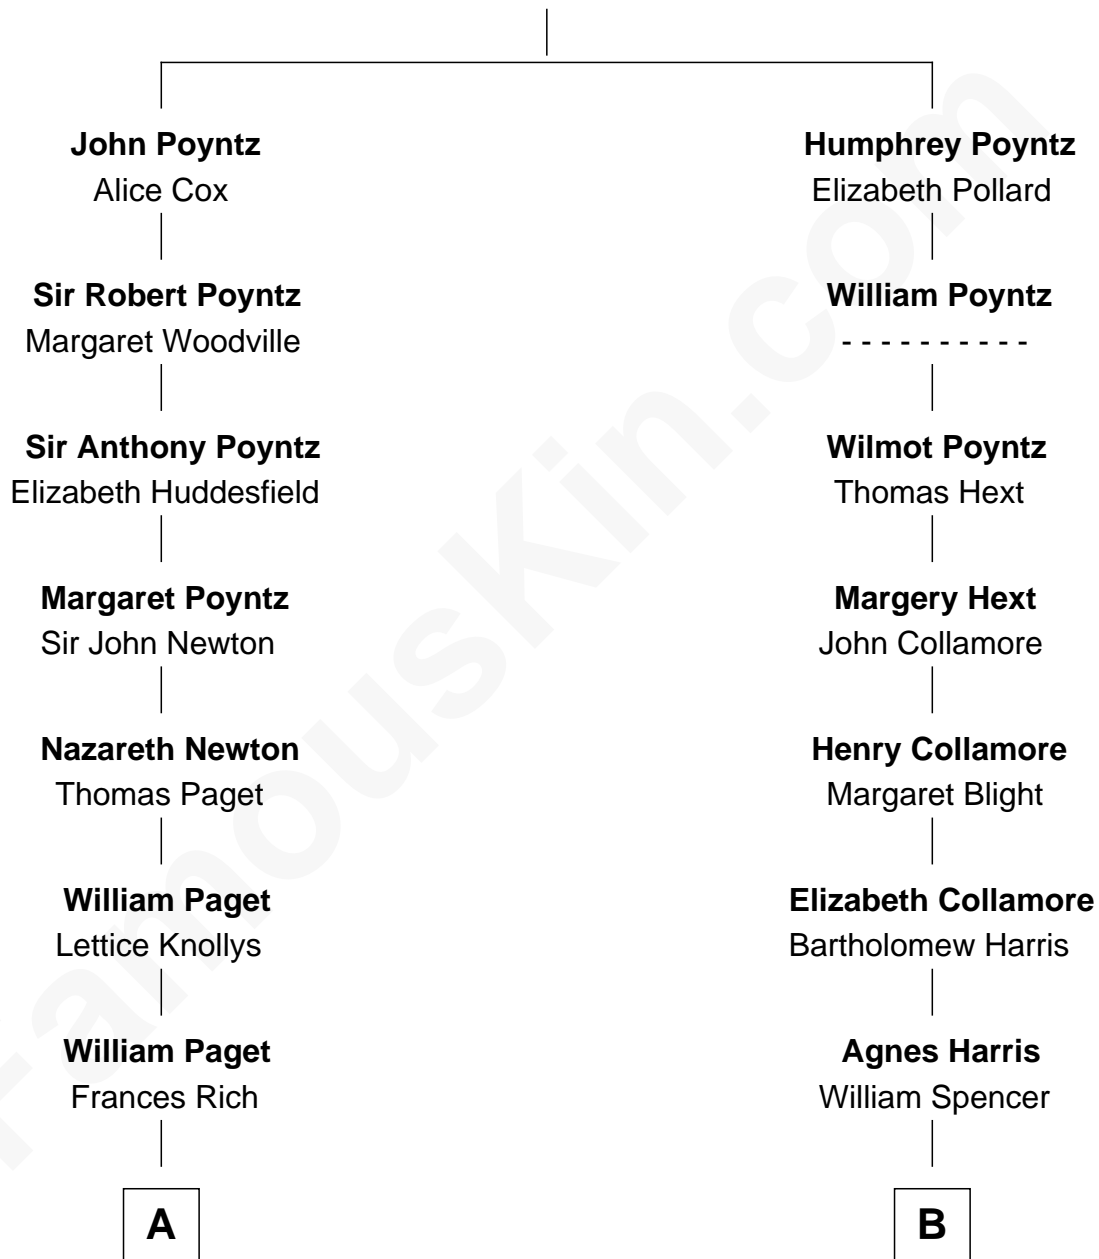

# FamousKin.com Relationship Chart of

**Prince William**

*Prince of Wales*

17th cousin 1 time removed of

**Jodie Foster**

*Movie Actress*

**Sir Nicholas Poyntz**

Elizabeth Mill

**C**

**Princess Diana Frances Spencer**  
Charles III, King of the United Kingdom

**Prince William**  
*Prince of Wales*

FamousKin.com