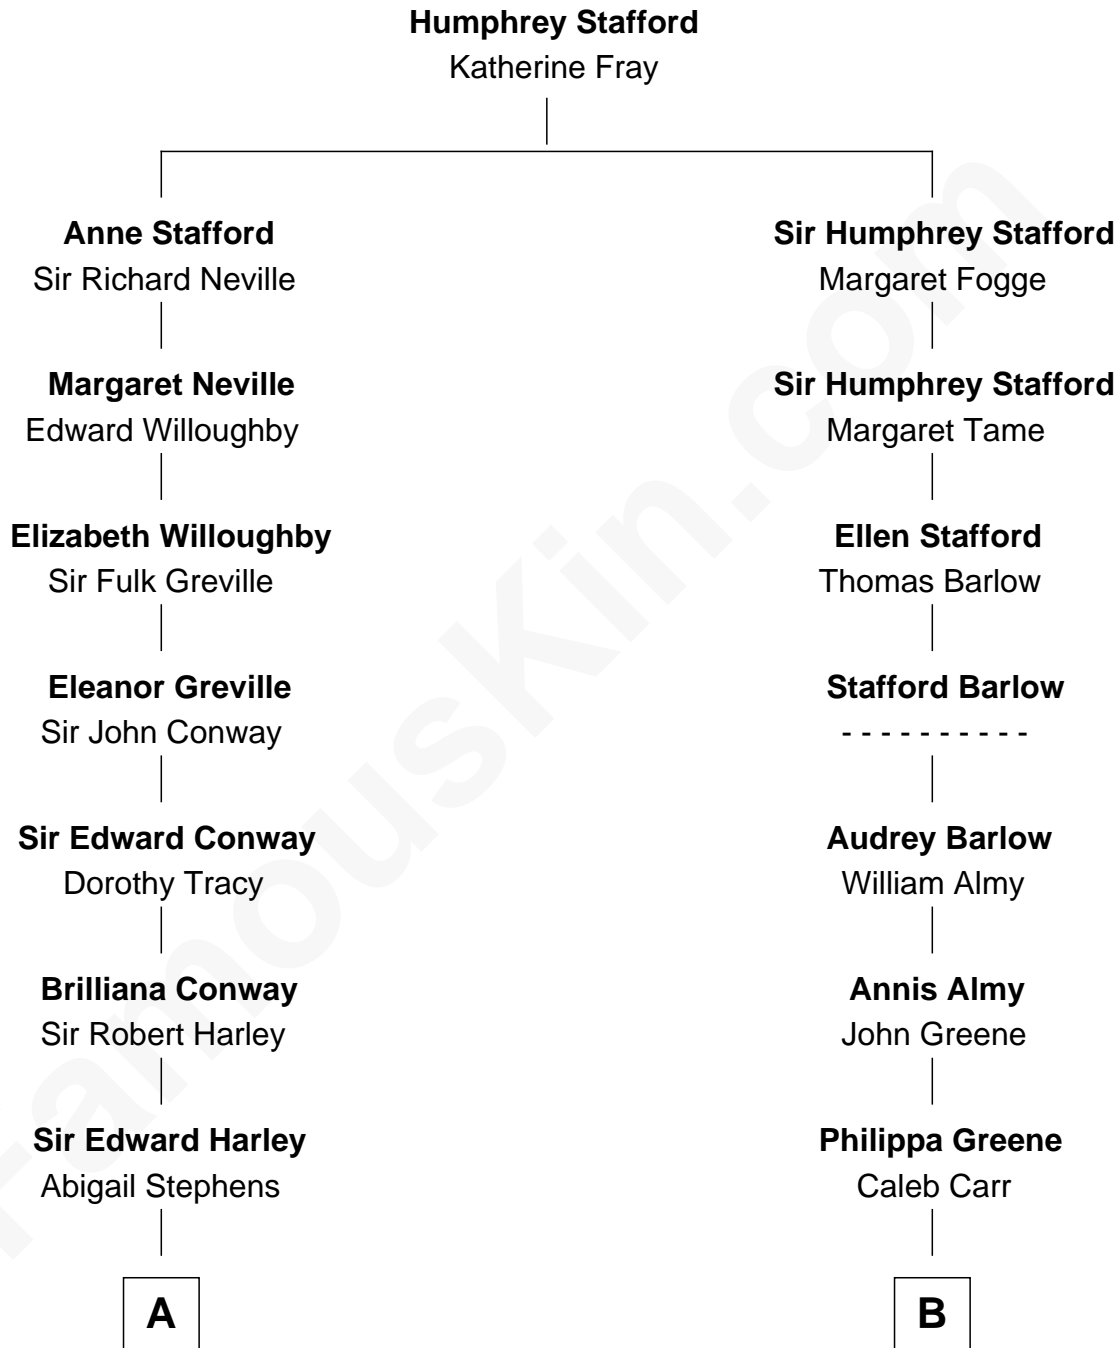

**FamousKin.com**  
**Relationship Chart of**  
**Prince William**  
*Prince of Wales*

15th cousin 2 times removed of

**Charlie Munger**  
*Vice-Chairman of Berkshire Hathaway*

William photo by [InSapphoWeTrust](#) (CC BY-SA 2.0)