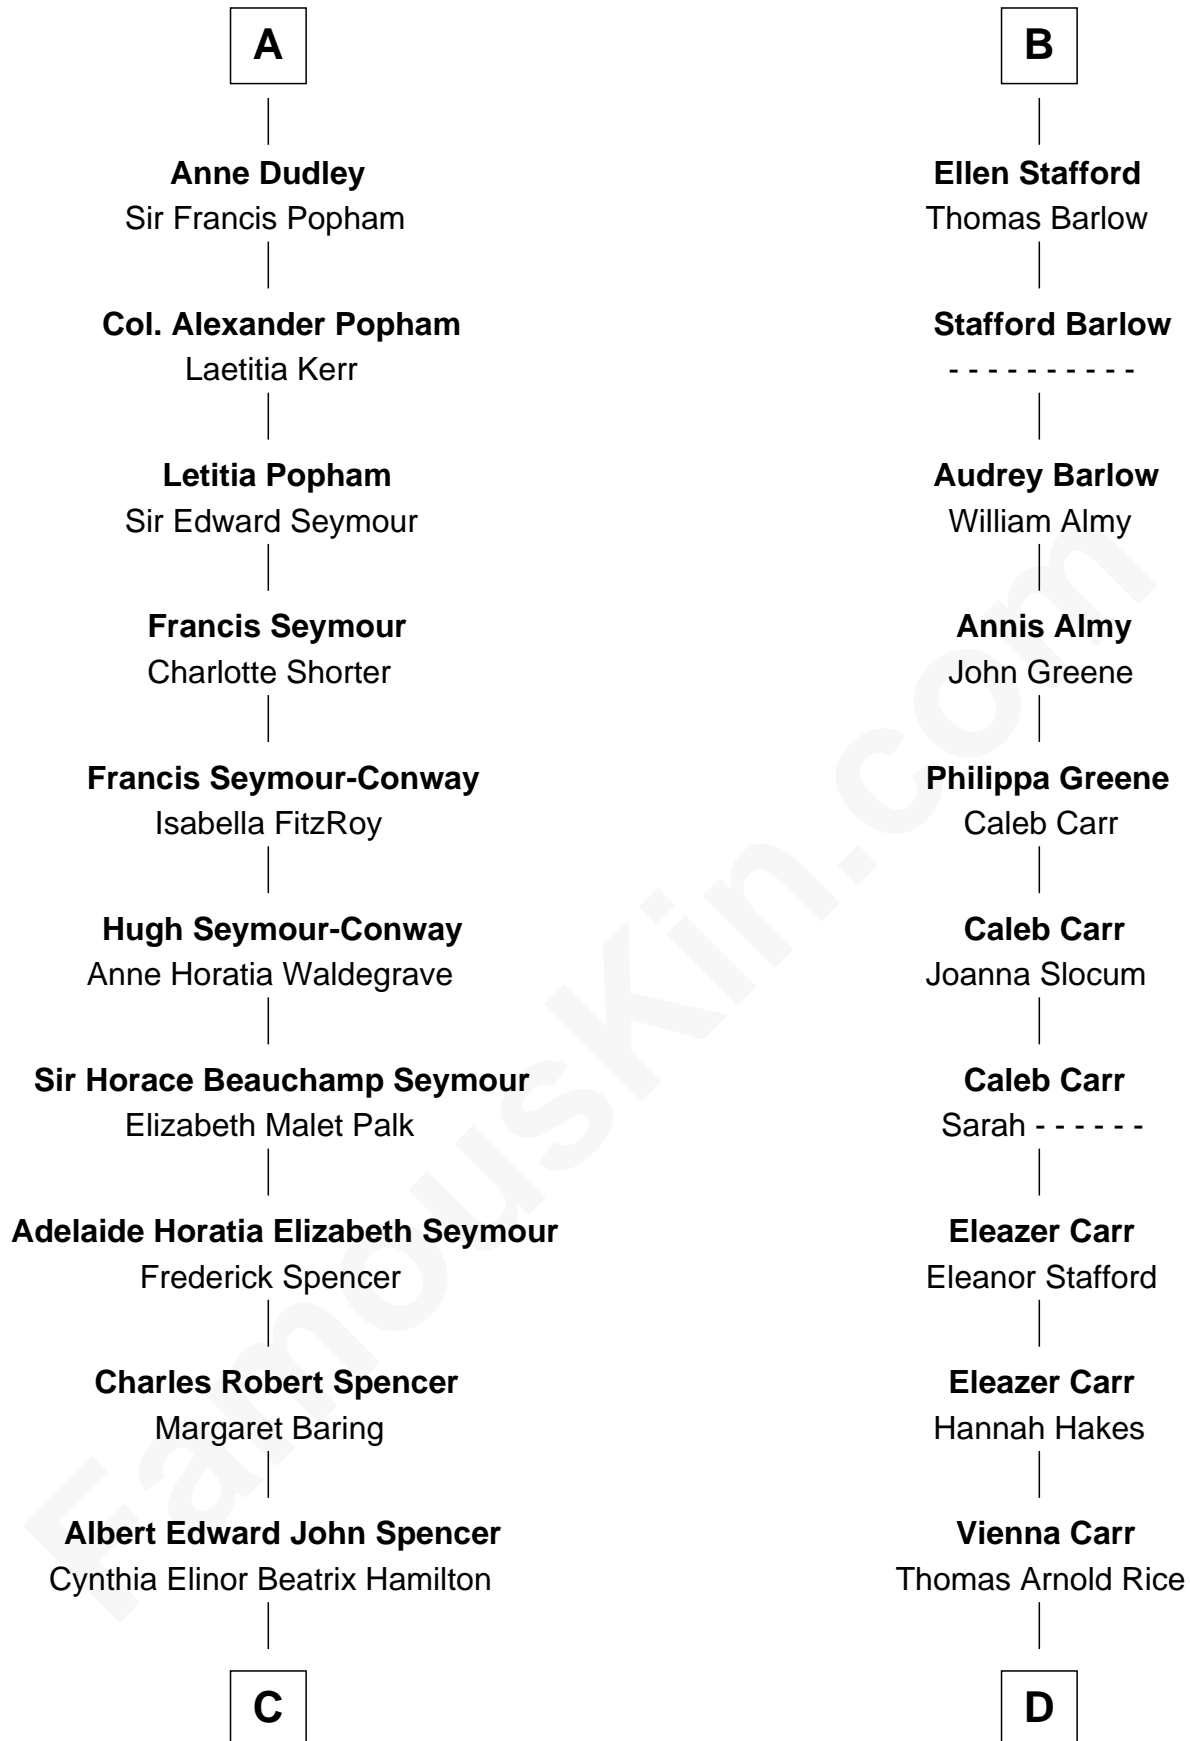

**FamousKin.com**  
**Relationship Chart of**  
**Prince William**  
*Prince of Wales*

19th cousin 1 time removed of

**Charlie Munger**  
*Vice-Chairman of Berkshire Hathaway*

**C**

**Edward John Spencer**  
Frances Ruth Burke Roche

**Princess Diana Frances Spencer**  
Charles III, King of the United Kingdom

**Prince William**  
*Prince of Wales*

**D**

**Caroline A. Rice**  
William H. Ingham

**Helen Vienna Ingham**  
Charles W. Russell

**Florence V. Russell**  
Alfred Case Munger

**Charlie Munger**  
*Vice-Chairman of Berkshire Hathaway*