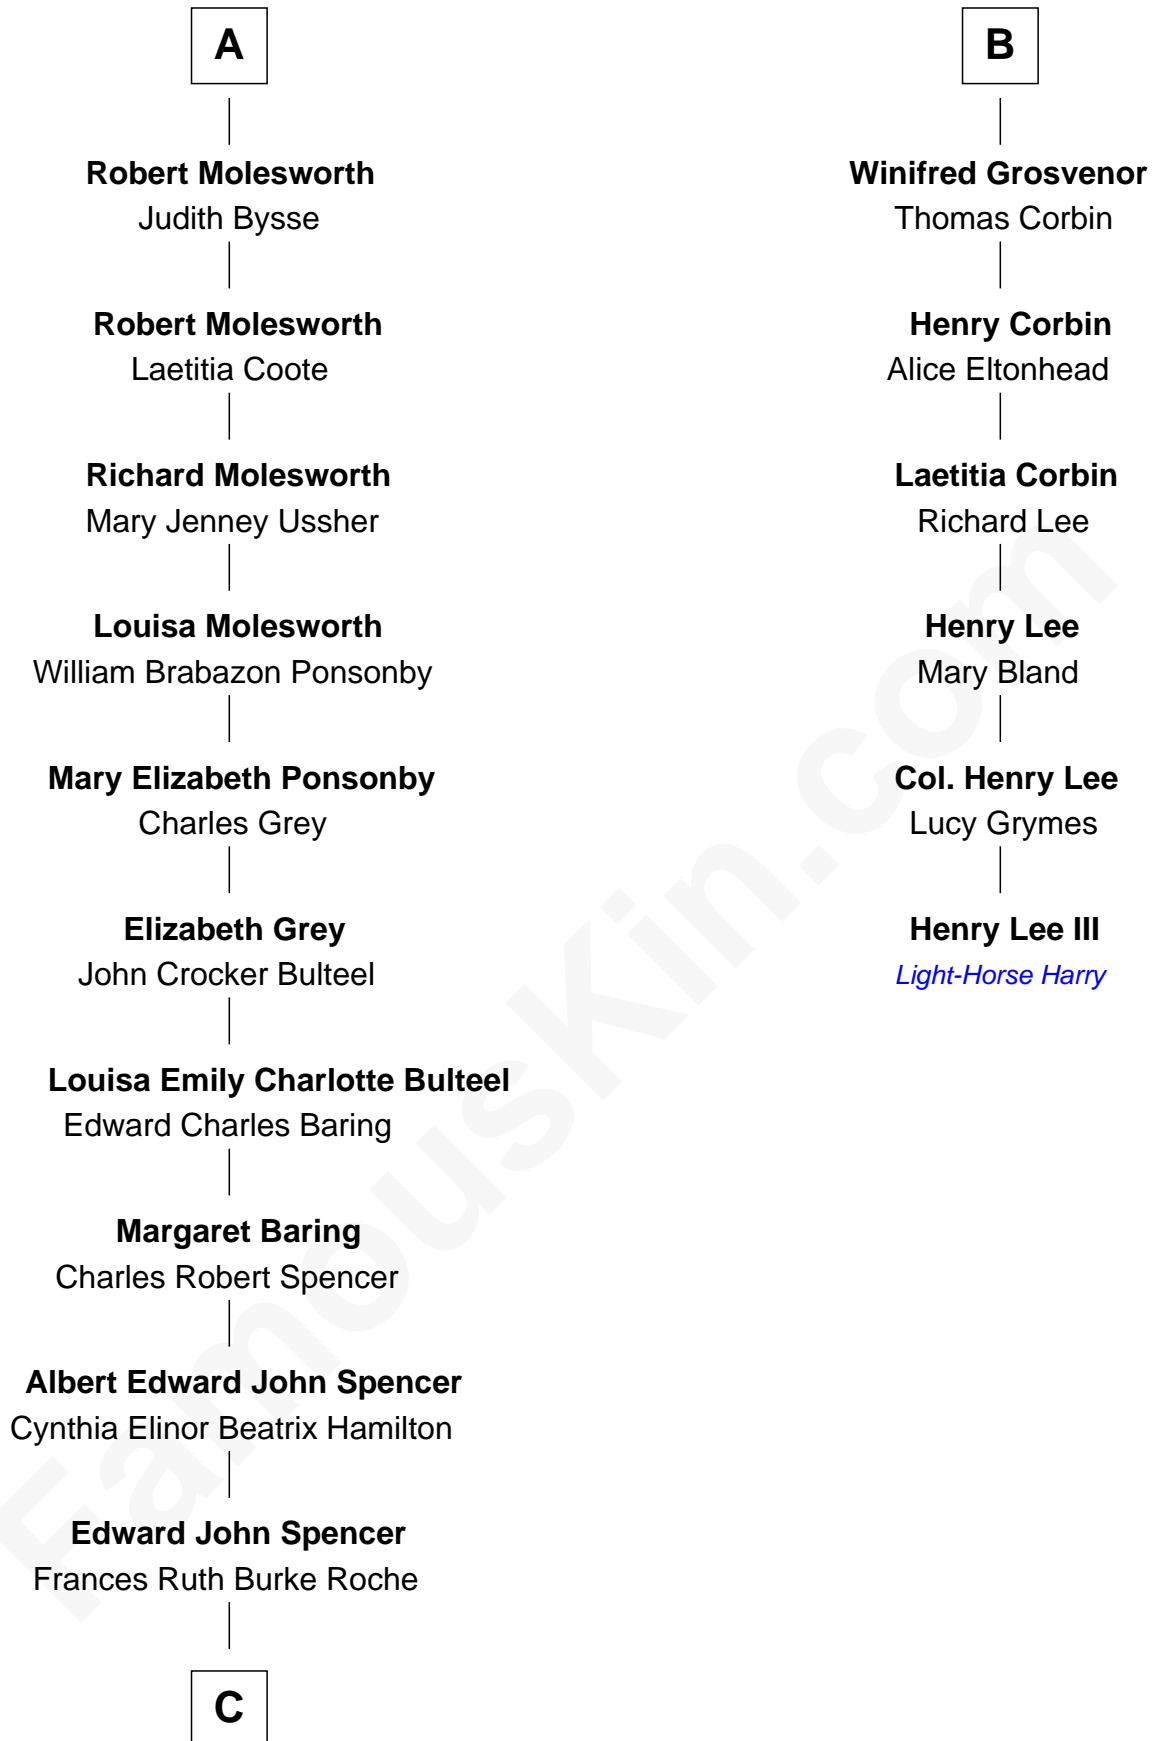

FamousKin.com Relationship Chart of

Prince William

Prince of Wales

12th cousin 6 times removed of

Henry Lee III

9th Governor of Virginia

Sir Robert Corbet

Margaret - - - - -

Margaret Corbet

Sir Francis Palmes

Sir Francis Palmes

Mary Hadnall

Mary Palmes

William Molesworth

A

Mary Corbet

Robert Charlton

Richard Charlton

Elizabeth Mainwaring

William Charlton

Alicia Horde

Cecily Charlton

Richard Morton

Margery Morton

Roger Fowke

Joyce Fowke

Walter Grosvenor

Gawen Grosvenor

Dorothy Pudsey

B

C

Princess Diana Frances Spencer
Charles III, King of the United Kingdom