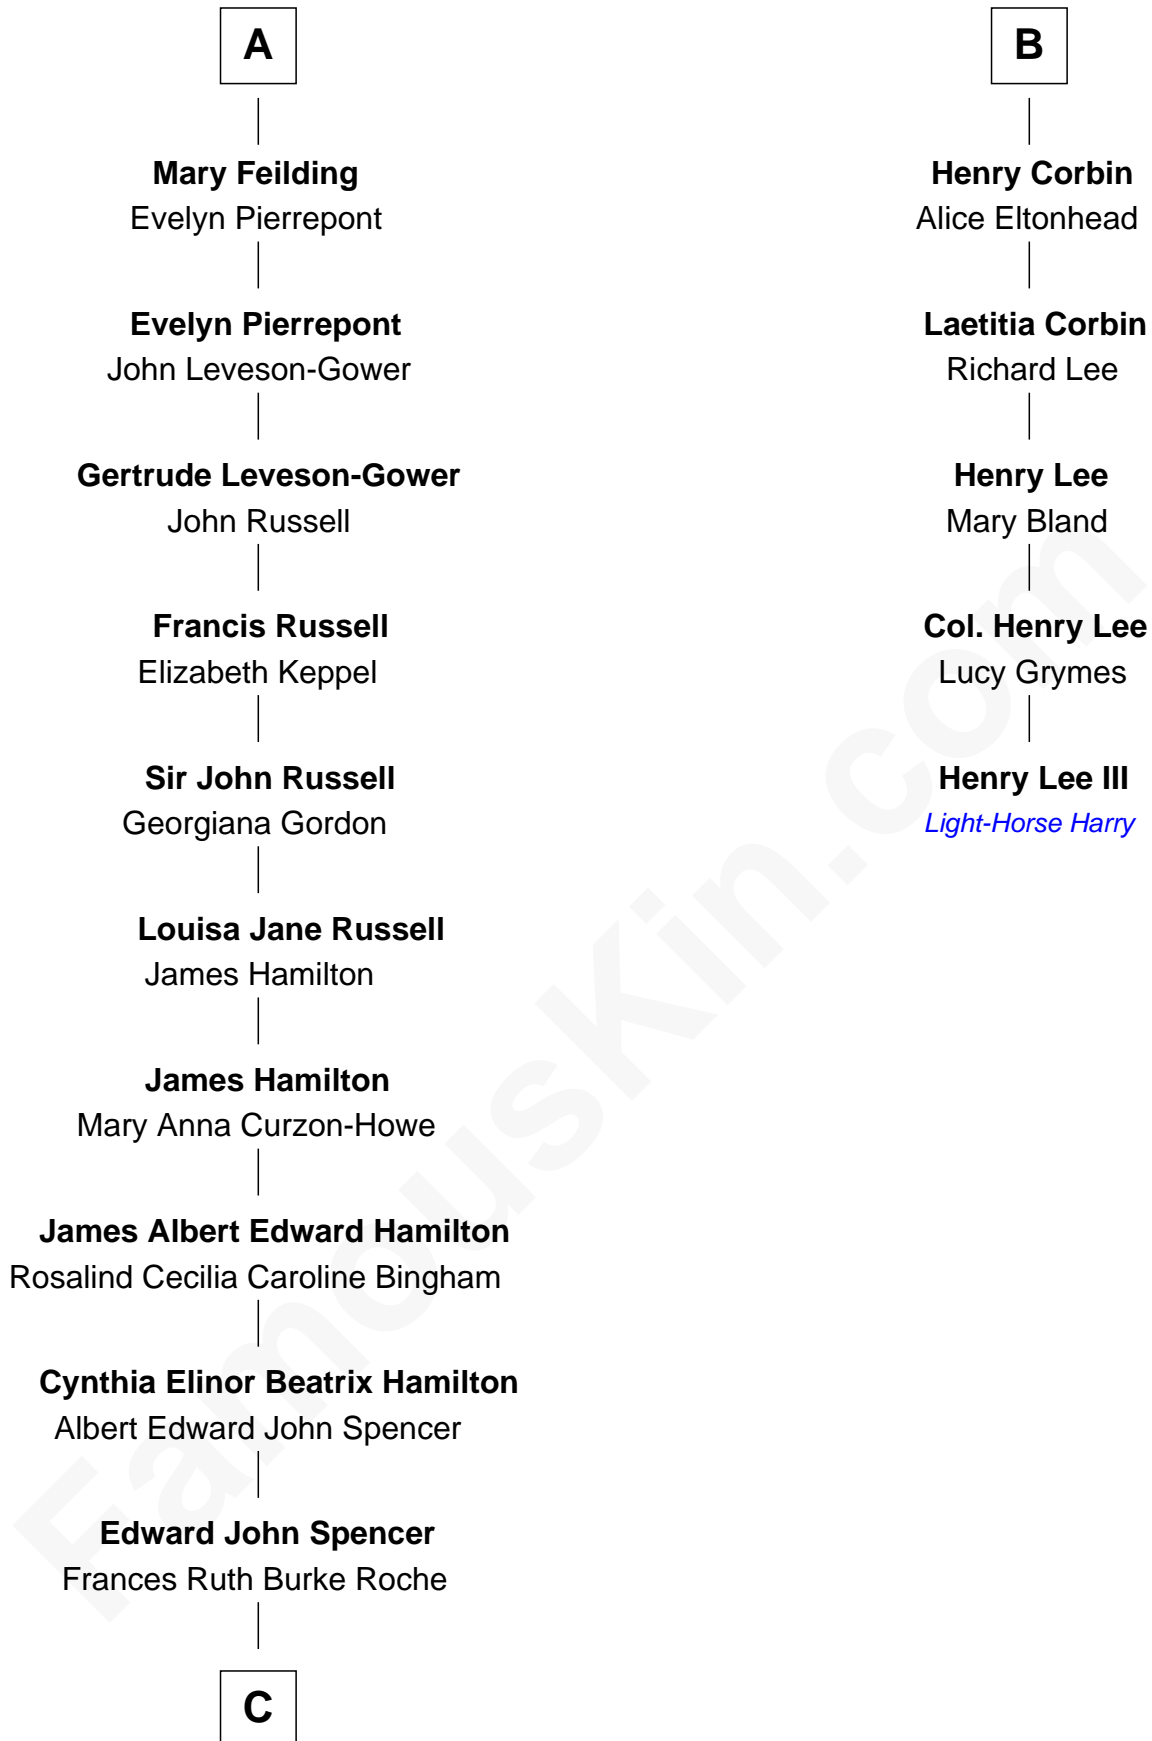

FamousKin.com Relationship Chart of

Prince William

Prince of Wales

11th cousin 7 times removed of

Henry Lee III

9th Governor of Virginia

John Aston
Elizabeth Delves

C

Princess Diana Frances Spencer
Charles III, King of the United Kingdom

Prince William
Prince of Wales

FamousKin.com