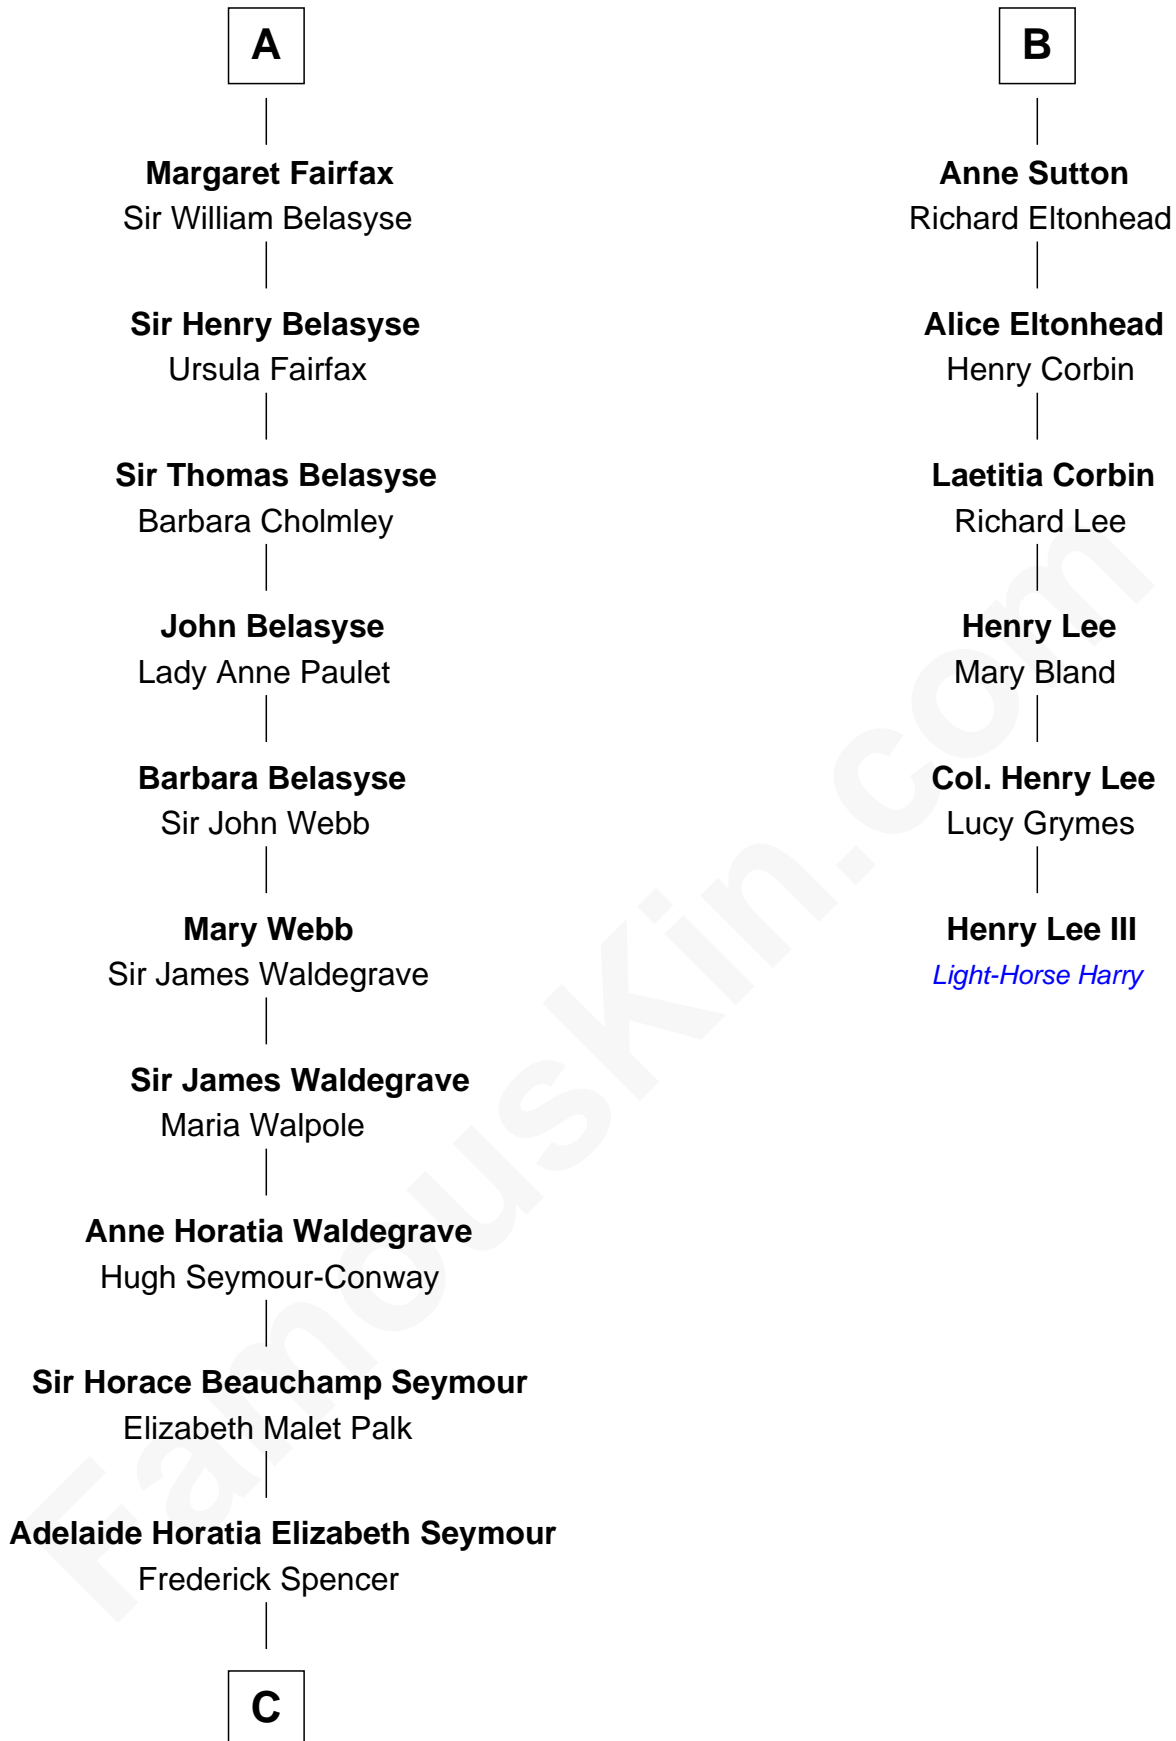

FamousKin.com Relationship Chart of

Prince William

Prince of Wales

12th cousin 9 times removed of

Henry Lee III

9th Governor of Virginia

Sir John Harington

Katherine Banastre

Isabel English

Sir William Harington

Margaret de Neville

Agnes Harington

Sir Alexander Radcliffe

Isabel Radcliffe

Sir James Harington

Anne Harington

Sir William Stanley

Peter Stanley

Cecily Tarleton

Anne Stanley

Edward Sutton

B

C

—
Charles Robert Spencer

Margaret Baring

—
Albert Edward John Spencer

Cynthia Elinor Beatrix Hamilton

—
Edward John Spencer

Frances Ruth Burke Roche

—
Princess Diana Frances Spencer

Charles III, King of the United Kingdom

—
Prince William