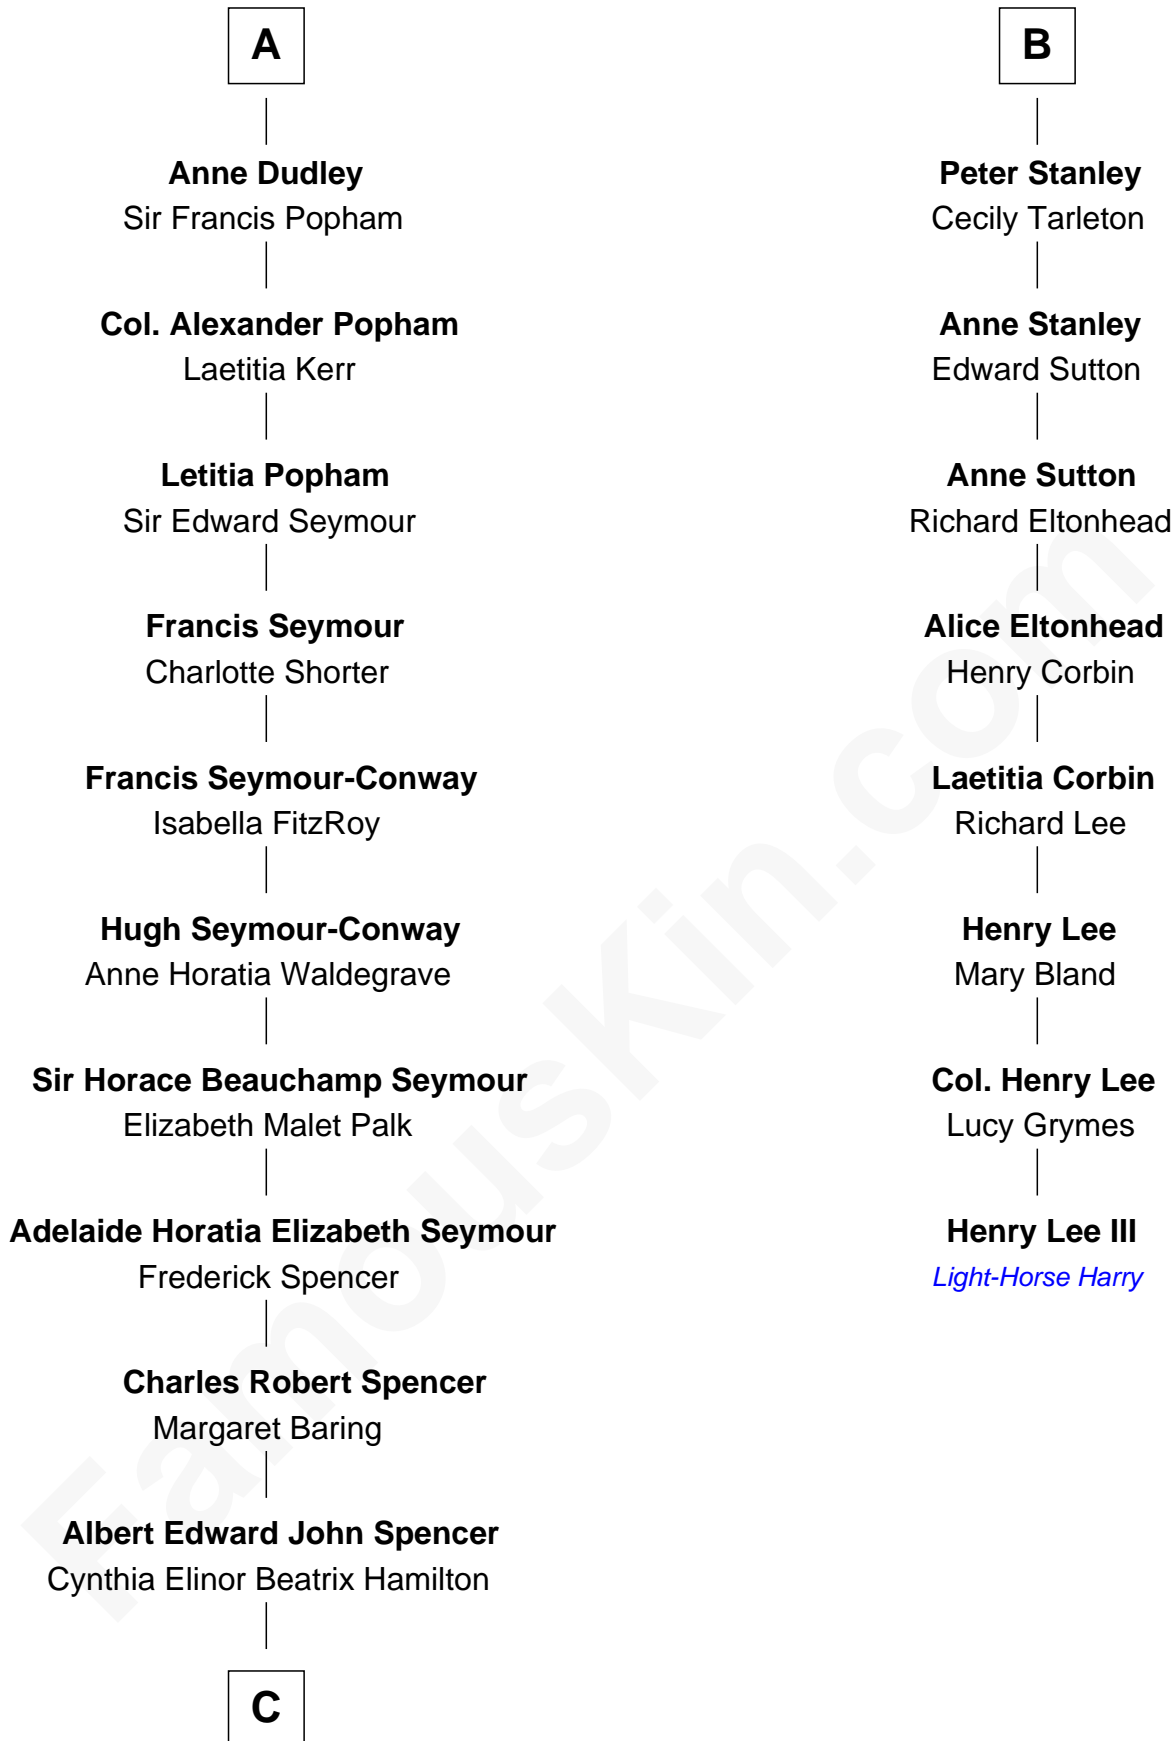

FamousKin.com
Relationship Chart of
Prince William
Prince of Wales

14th cousin 5 times removed of
Henry Lee III
9th Governor of Virginia

C

—
Edward John Spencer
Frances Ruth Burke Roche

—
Princess Diana Frances Spencer
Charles III, King of the United Kingdom

—
Prince William
Prince of Wales

FamousKin.com