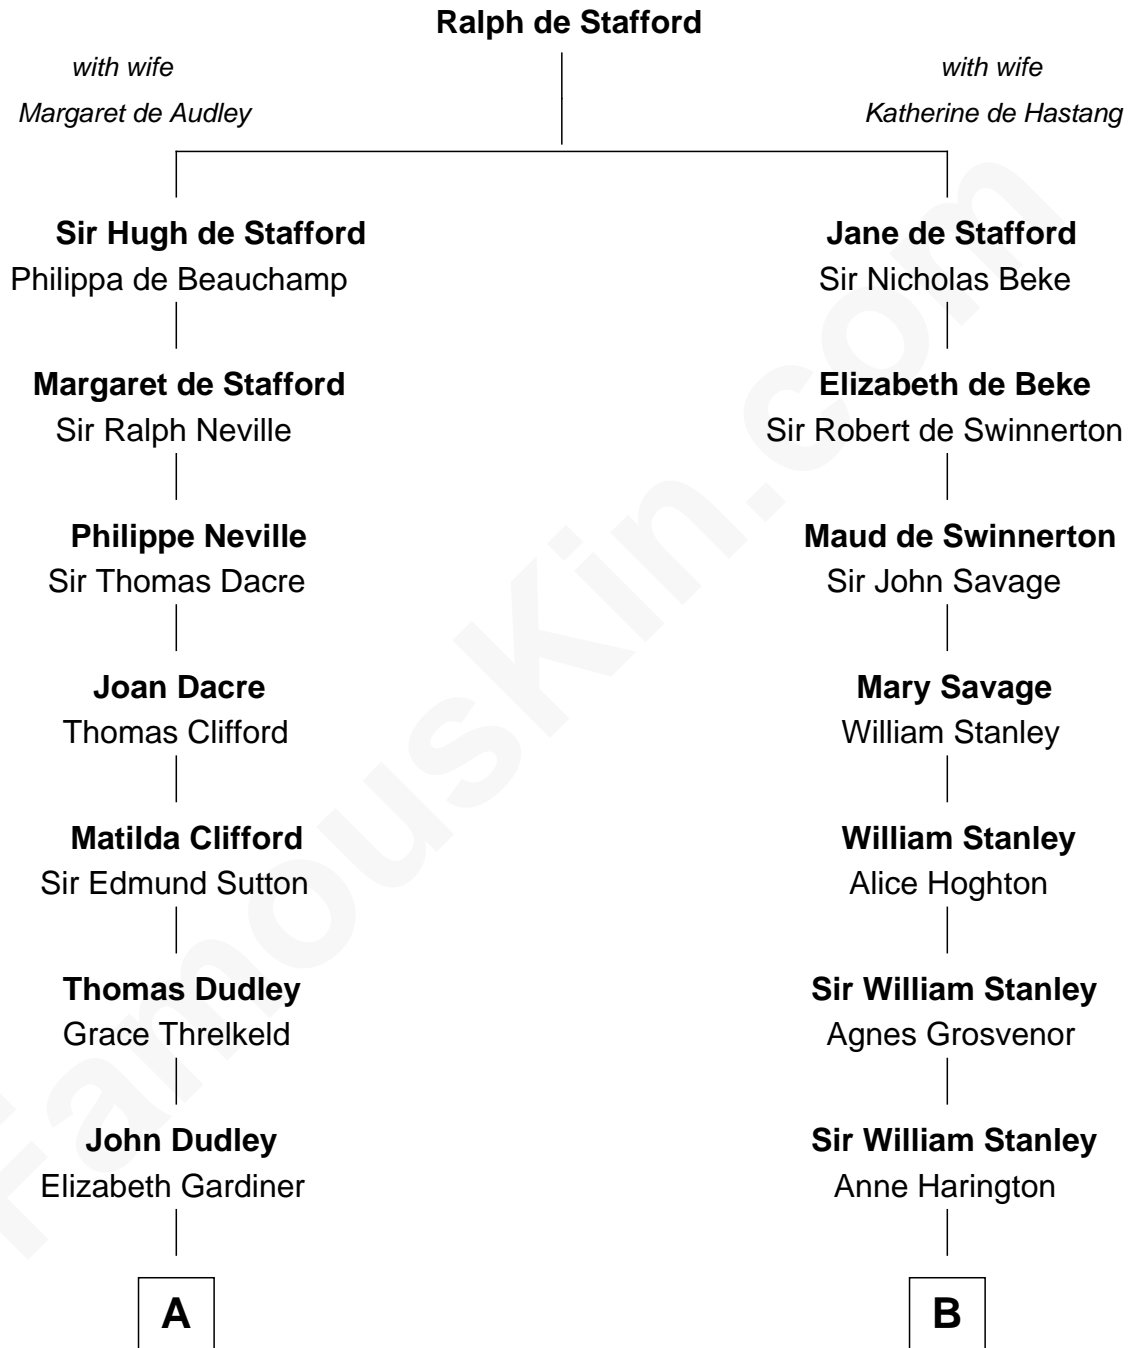

FamousKin.com
Relationship Chart of
Prince William
Prince of Wales

14th cousin 5 times removed of
Henry Lee III
9th Governor of Virginia

C

—
Edward John Spencer
Frances Ruth Burke Roche

—
Princess Diana Frances Spencer
Charles III, King of the United Kingdom

—
Prince William
Prince of Wales

FamousKin.com