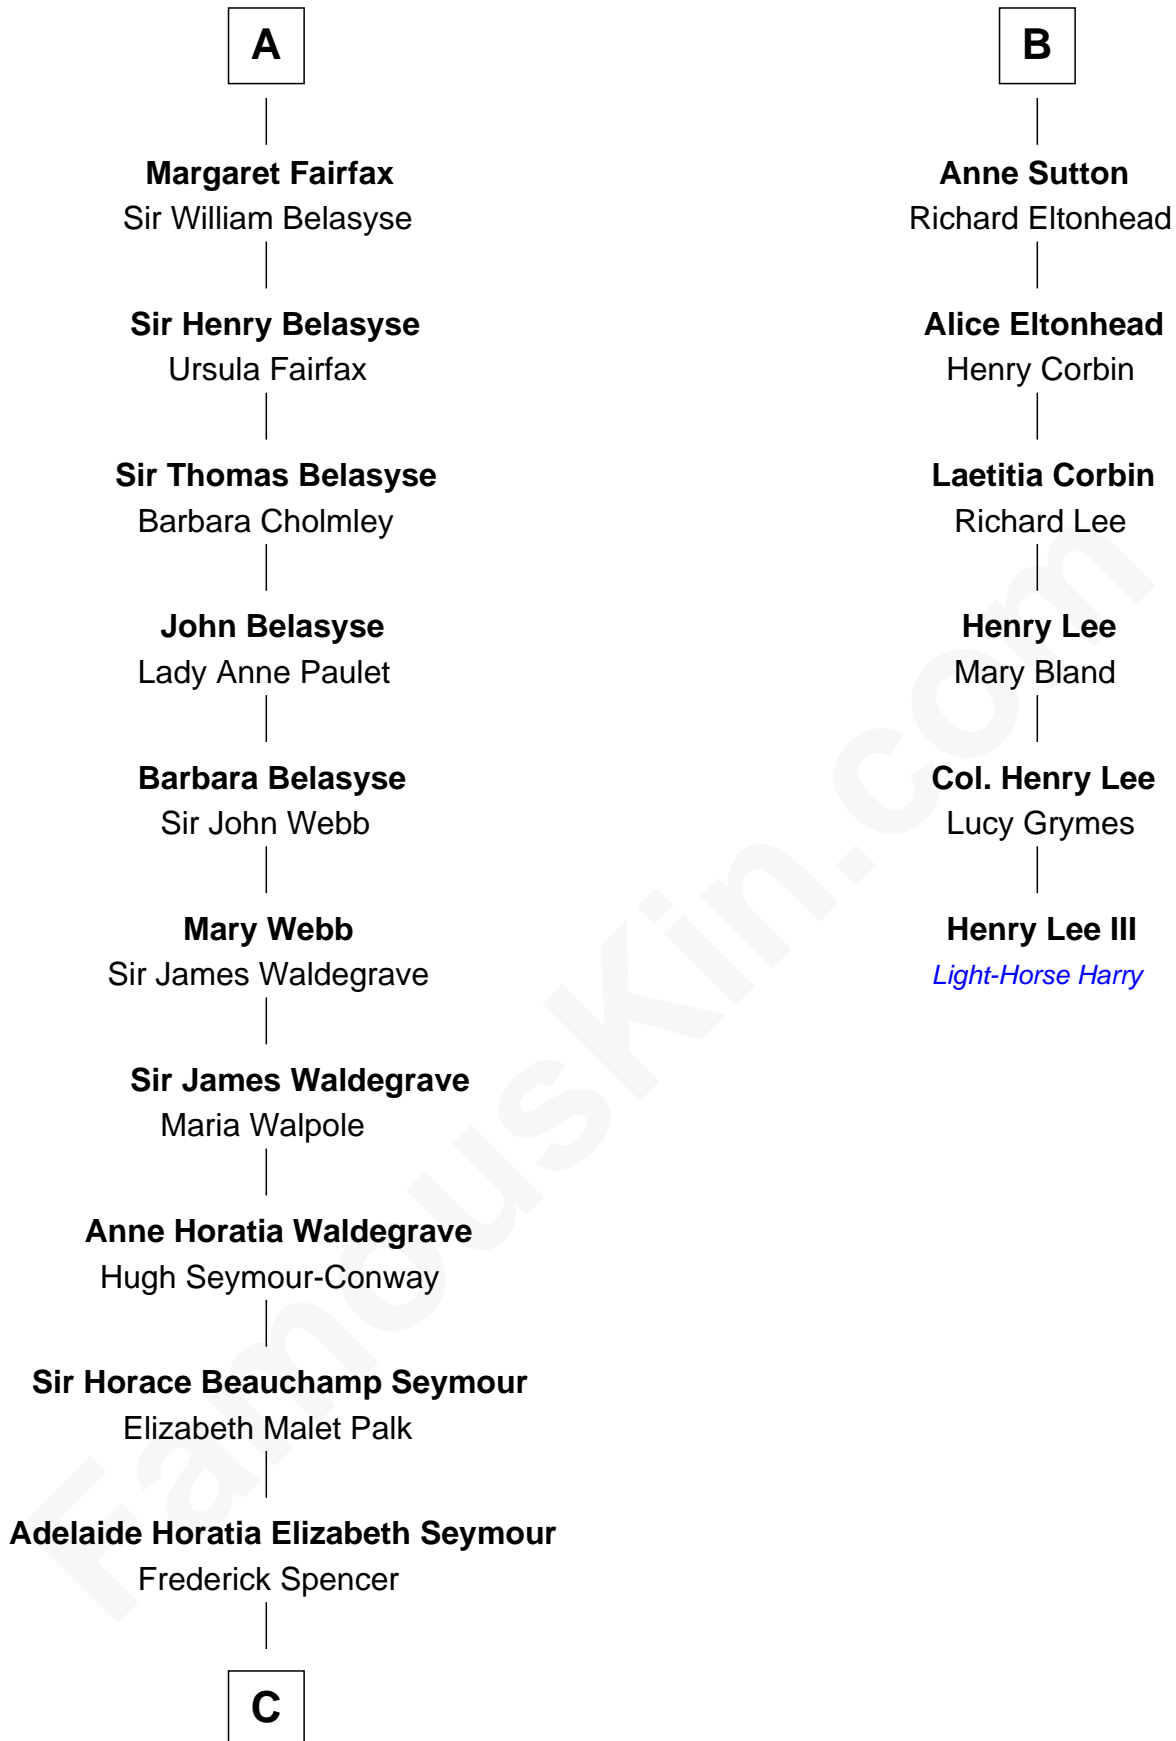

FamousKin.com Relationship Chart of

Prince William

Prince of Wales

12th cousin 9 times removed of

Henry Lee III

9th Governor of Virginia

Sir William English

C

—
Charles Robert Spencer

Margaret Baring

—
Albert Edward John Spencer

Cynthia Elinor Beatrix Hamilton

—
Edward John Spencer

Frances Ruth Burke Roche

—
Princess Diana Frances Spencer

Charles III, King of the United Kingdom