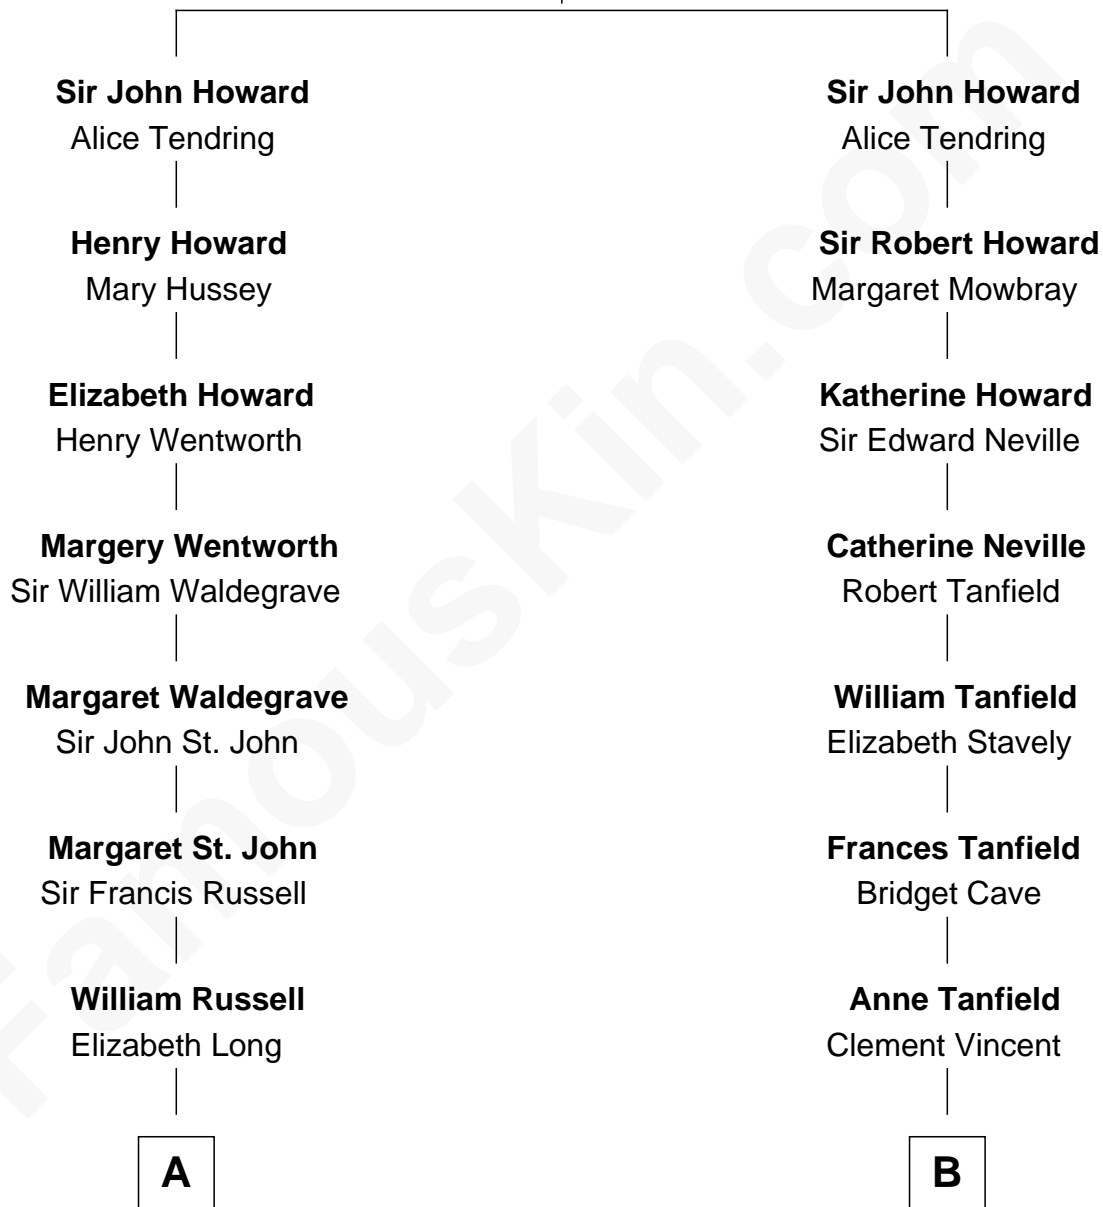

**FamousKin.com**  
**Relationship Chart of**  
**Prince William**  
*Prince of Wales*

14th cousin 5 times removed of

**Henry Lee III**  
*9th Governor of Virginia*

**Sir Robert Howard**  
 Margaret de Scales

**A**

**Francis Russell**  
Catherine Brydges

**Anne Russell**  
George Digby

**Ann Digby**  
Sir Robert Spencer

**Sir Charles Spencer**  
Anne Churchill

**John Spencer**  
Georgiana Carolina Carteret

**John Spencer**  
Margaret Georgiana Poyntz

**George John Spencer**  
Lavina Bingham

**Frederick Spencer**  
Adelaide Horatia Elizabeth Seymour

**Charles Robert Spencer**  
Margaret Baring

**Albert Edward John Spencer**  
Cynthia Elinor Beatrix Hamilton