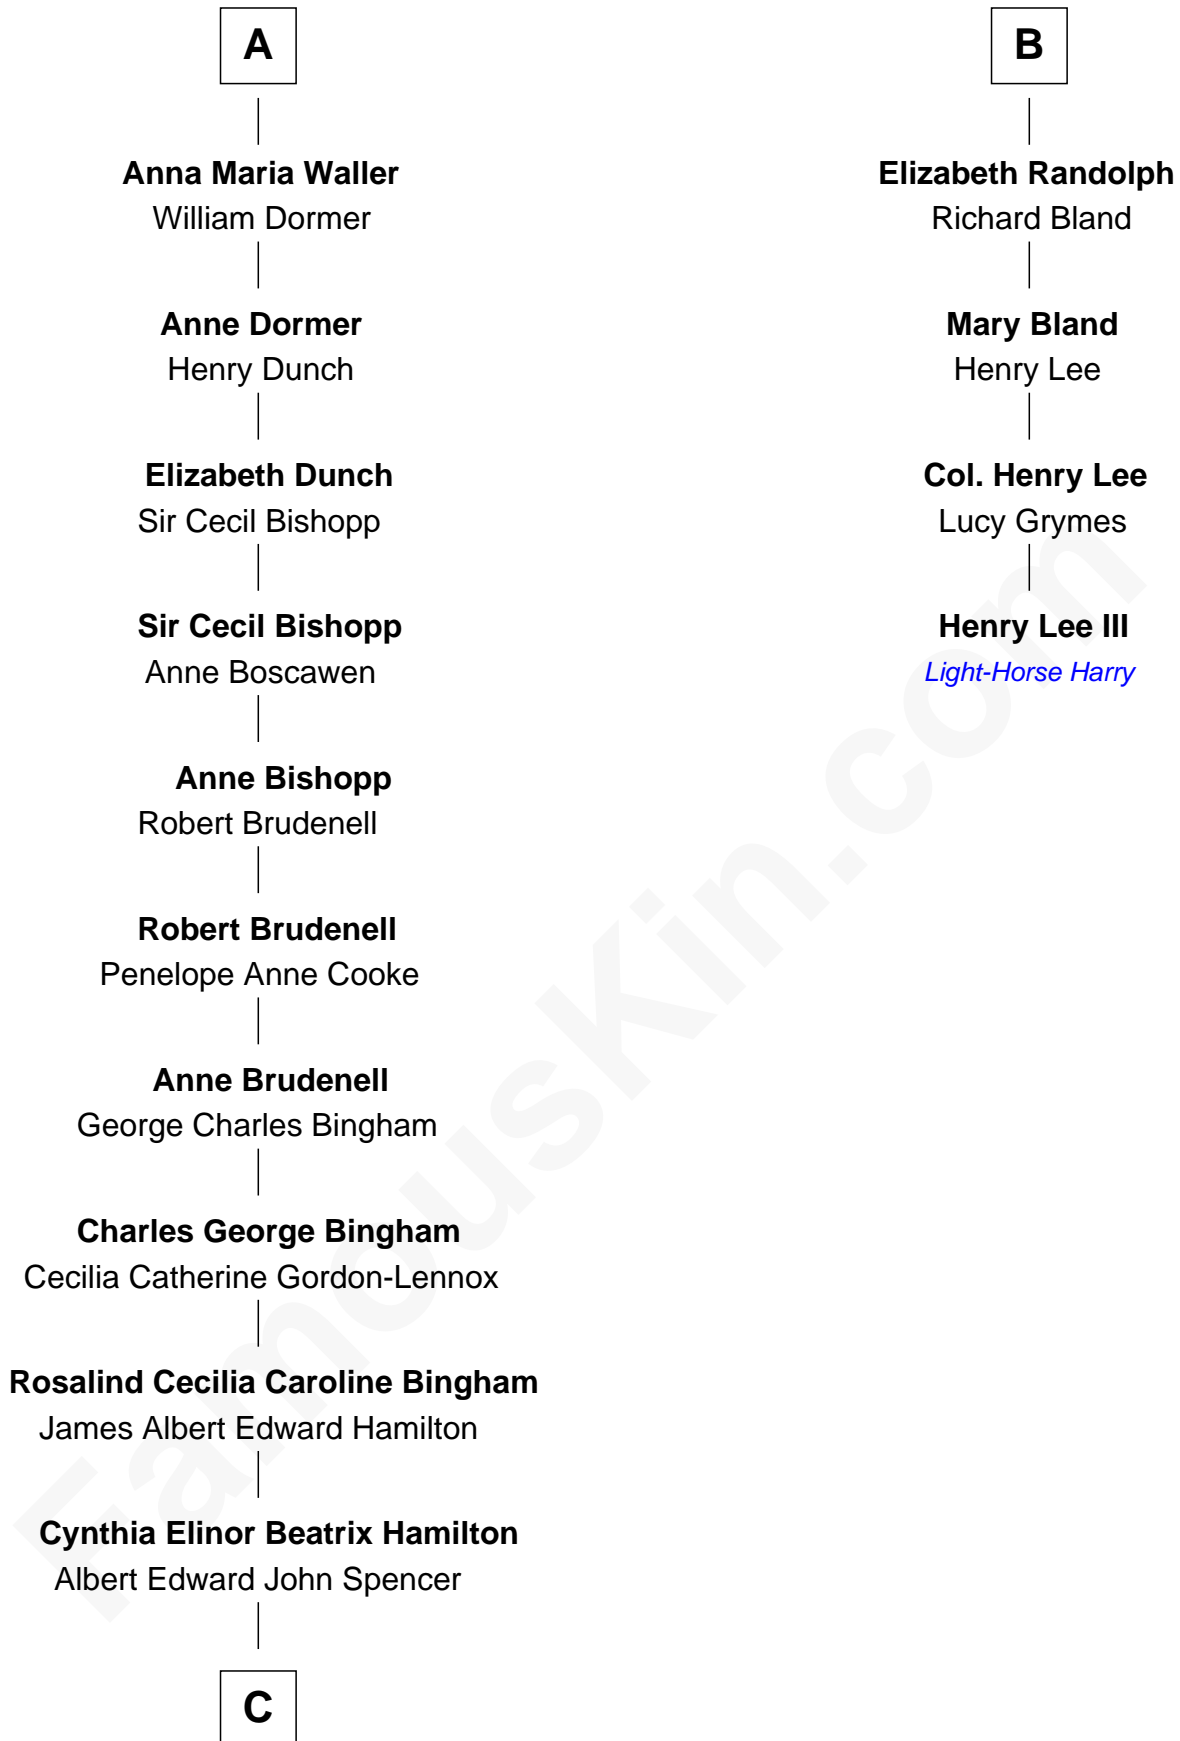

# FamousKin.com Relationship Chart of

**Prince William**

*Prince of Wales*

10th cousin 9 times removed of

**Henry Lee III**

*9th Governor of Virginia*

**Richard Vere**

Isabel Green

**Anne Cave**

Griffith Hampden

**Anne Hampden**

Robert Waller

**Edmund Waller**

Anne Banks

**A**

**Elena Vere**

Thomas Isham

**Euseby Isham**

Anne Pulton

**Gregory Isham**

Elizabeth Dale

**Sir Euseby Isham**

Anne Borlase

**William Isham**

Mary Brett

**Henry Isham**

Katherine Banks

**Mary Isham**

Col. William Randolph

**B**

C

Edward John Spencer  
Frances Ruth Burke Roche