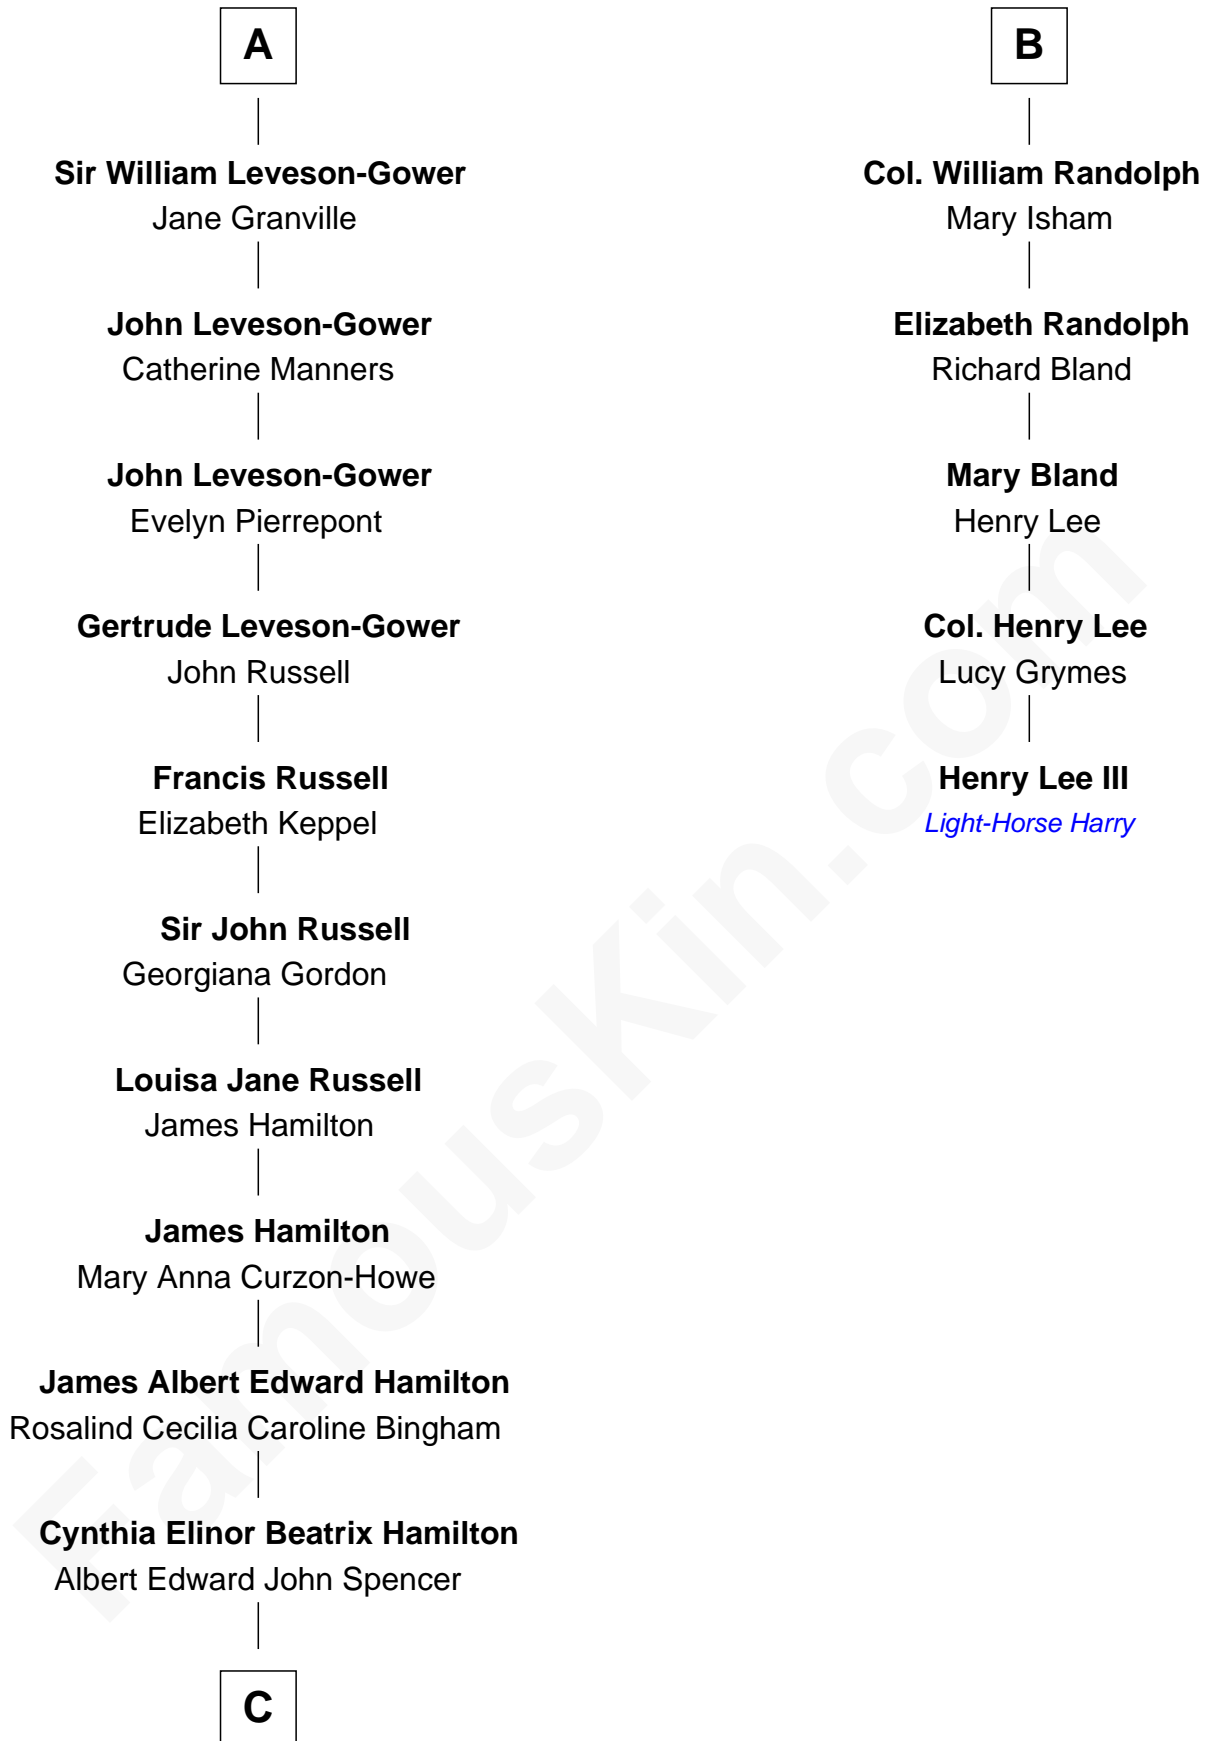

FamousKin.com Relationship Chart of

Prince William

Prince of Wales

11th cousin 8 times removed of

Henry Lee III

9th Governor of Virginia

Katherine Howard

Sir Edward Neville

Richard Lane

Dorothy Lane

William Randolph

Richard Randolph

Elizabeth Ryland

B

C

—
Edward John Spencer
Frances Ruth Burke Roche