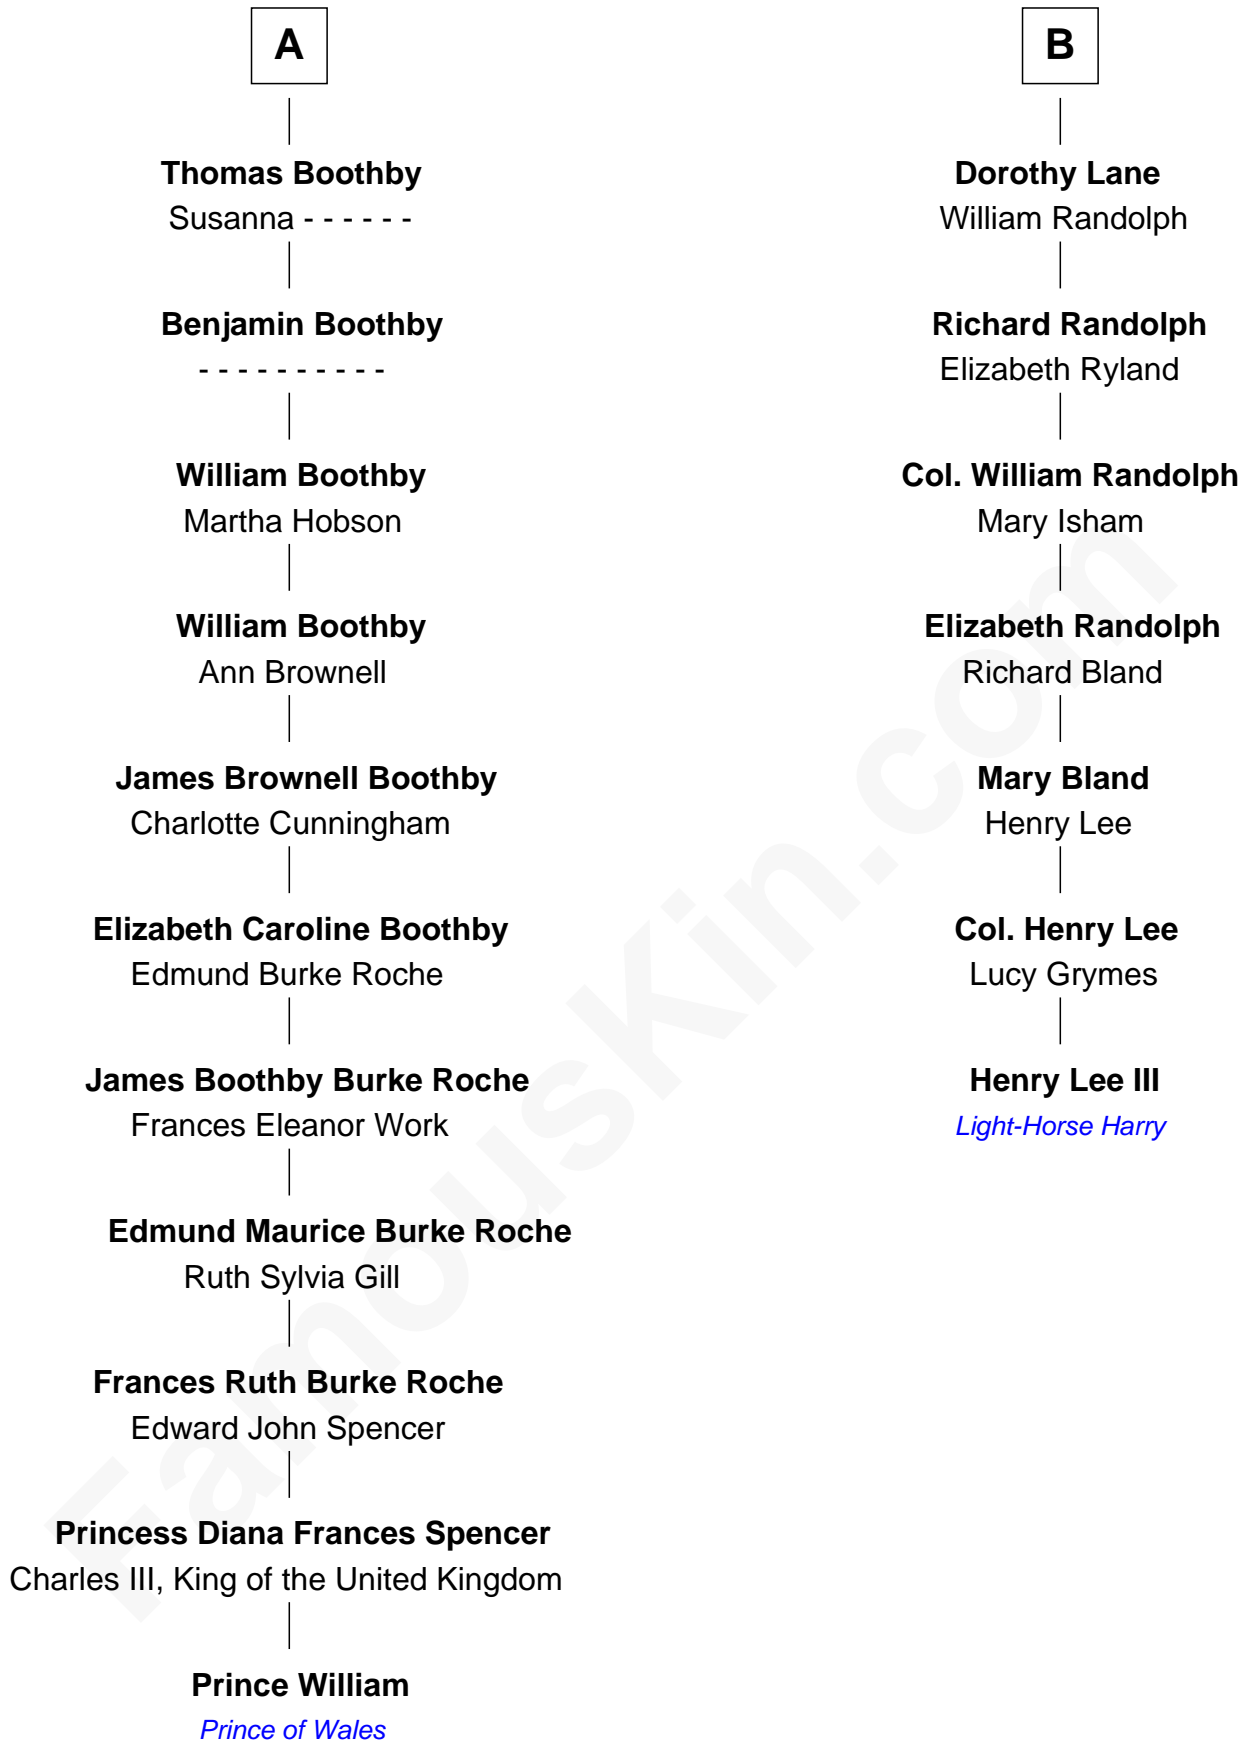

FamousKin.com
Relationship Chart of
Prince William
Prince of Wales

13th cousin 4 times removed of
Henry Lee III
9th Governor of Virginia

William photo by [InSapphoWeTrust](#) (CC BY-SA 2.0)