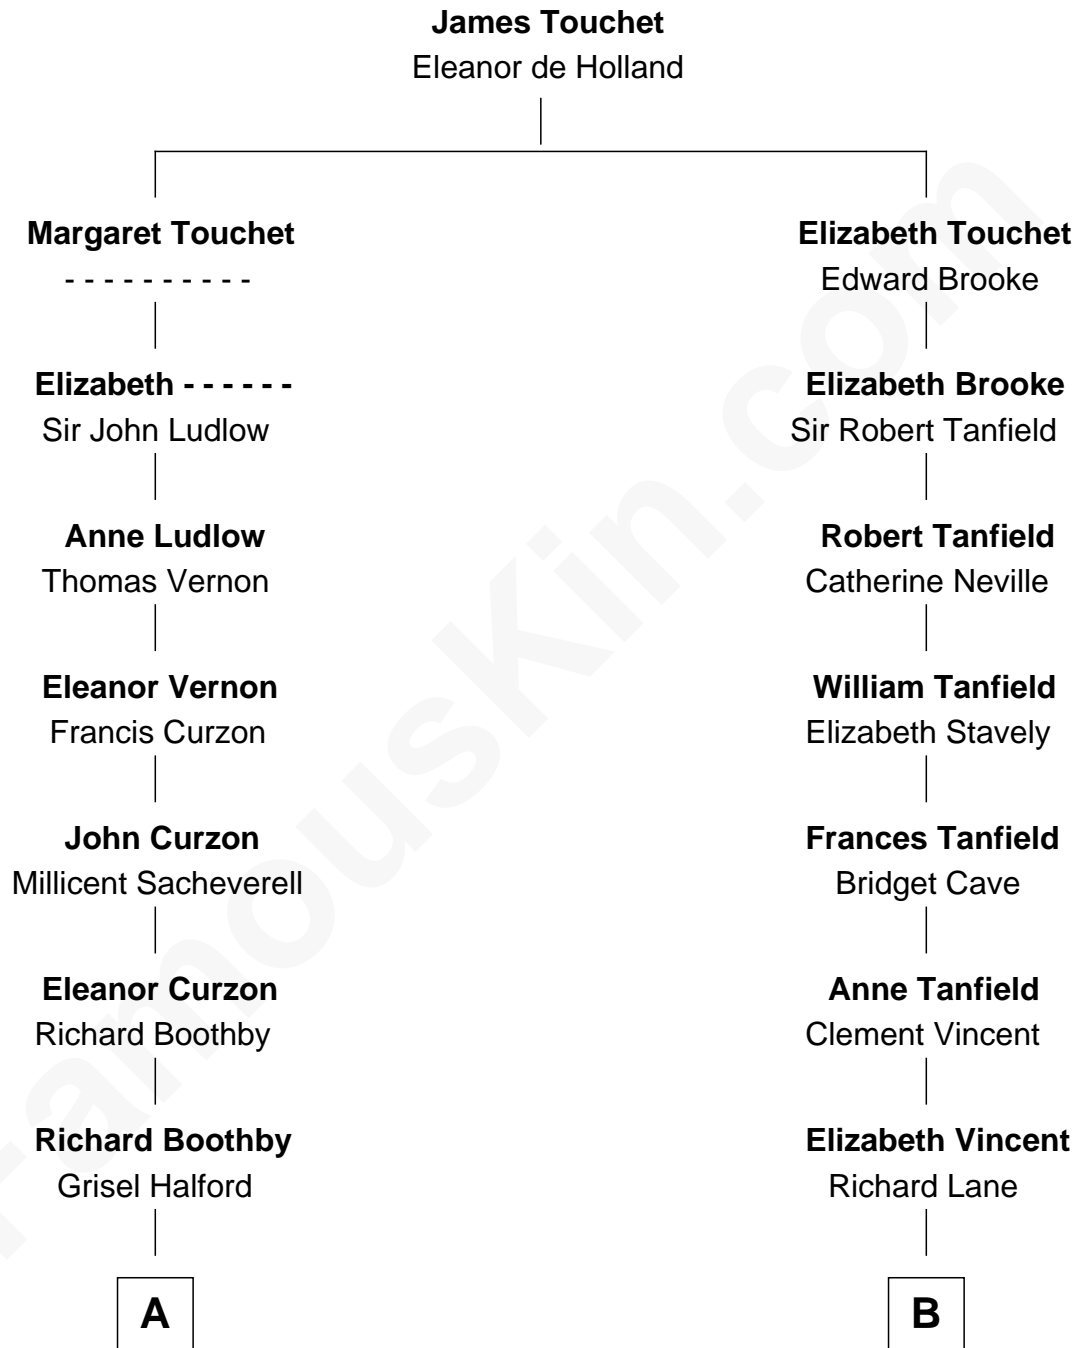

FamousKin.com
Relationship Chart of
Prince William
Prince of Wales

13th cousin 4 times removed of
Henry Lee III
9th Governor of Virginia

William photo by [InSapphoWeTrust](#) (CC BY-SA 2.0)