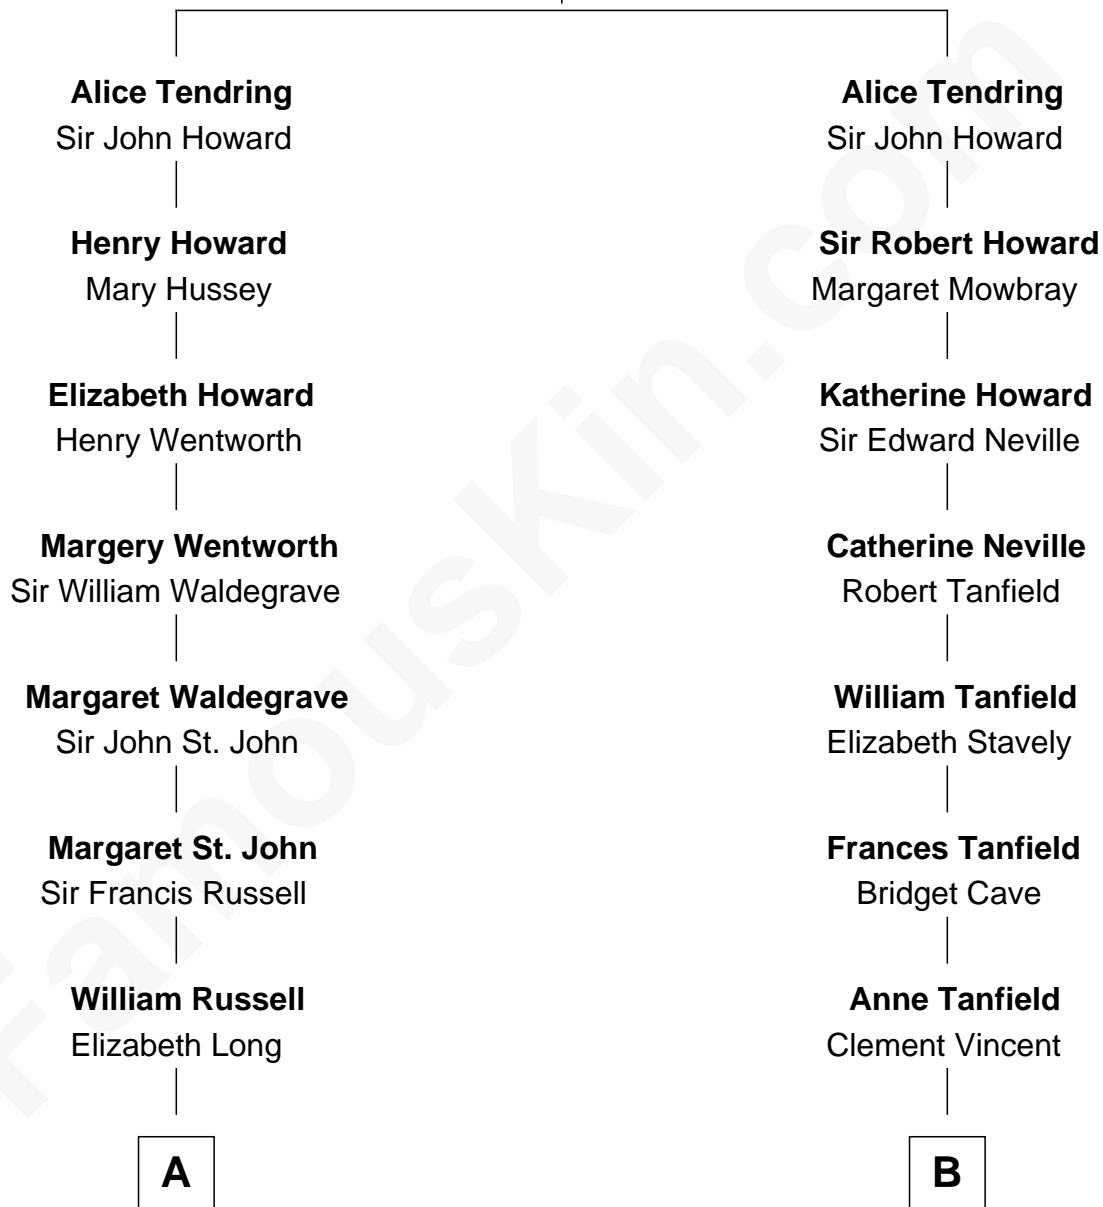

FamousKin.com Relationship Chart of

Prince William

Prince of Wales

14th cousin 5 times removed of

Henry Lee III

9th Governor of Virginia

Sir William Tending

Katherine Mylde

A

Francis Russell
Catherine Brydges

Anne Russell
George Digby

Ann Digby
Sir Robert Spencer

Sir Charles Spencer
Anne Churchill

John Spencer
Georgiana Carolina Carteret

John Spencer
Margaret Georgiana Poyntz

George John Spencer
Lavina Bingham

Frederick Spencer
Adelaide Horatia Elizabeth Seymour

Charles Robert Spencer
Margaret Baring

Albert Edward John Spencer
Cynthia Elinor Beatrix Hamilton

C

B

Elizabeth Vincent
Richard Lane

Dorothy Lane
William Randolph