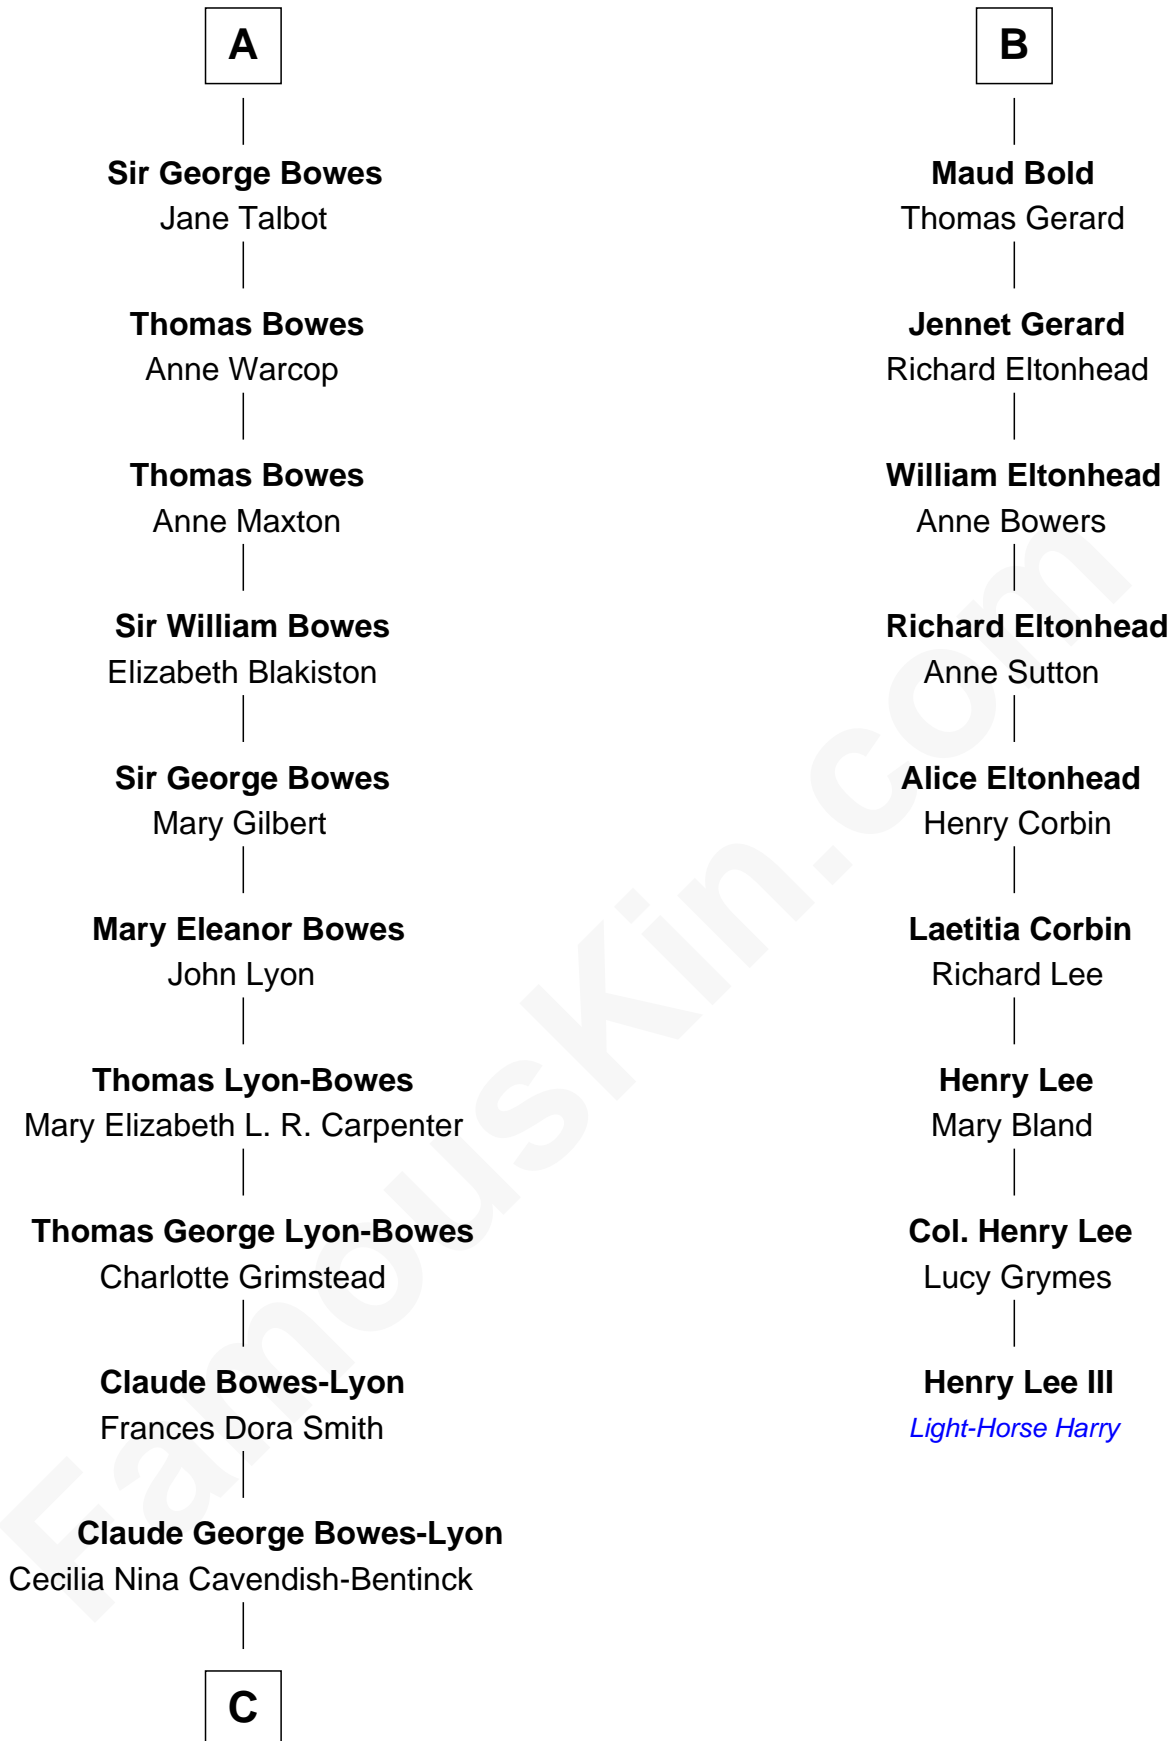

FamousKin.com Relationship Chart of

Prince William

Prince of Wales

15th cousin 5 times removed of

Henry Lee III

9th Governor of Virginia

Richard Fitzalan

Alice de Saluzzo

Edmund Fitzalan

Alice de Warenne

Aline Fitzalan

Sir Roger le Strange

Lucy le Strange

Sir William Willoughby

Margery Willoughby

Sir William FitzHugh

Sir Thomas Stanley

Katherine Stanley

Sir John Savage

Dulcia Savage

Sir Henry Bold

B

C

Elizabeth Bowes-Lyon

George VI, King of the United Kingdom

Elizabeth II, Queen of the United Kingdom

Prince Philip of Edinburgh

Charles III, King of the United Kingdom

Princess Diana Frances Spencer

Prince William

Prince of Wales