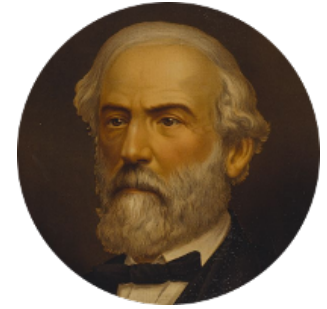

FamousKin.com
Relationship Chart of
Prince William
Prince of Wales

15th cousin 4 times removed of
General Robert E. Lee
Confederate Army - U.S. Civil War

Sir Thomas de Beauchamp
 Katherine de Mortimer

A

Thomas Bowes

Anne Warcop

Thomas Bowes

Anne Maxton

Sir William Bowes

Elizabeth Blakiston

Sir George Bowes

Mary Gilbert

Mary Eleanor Bowes