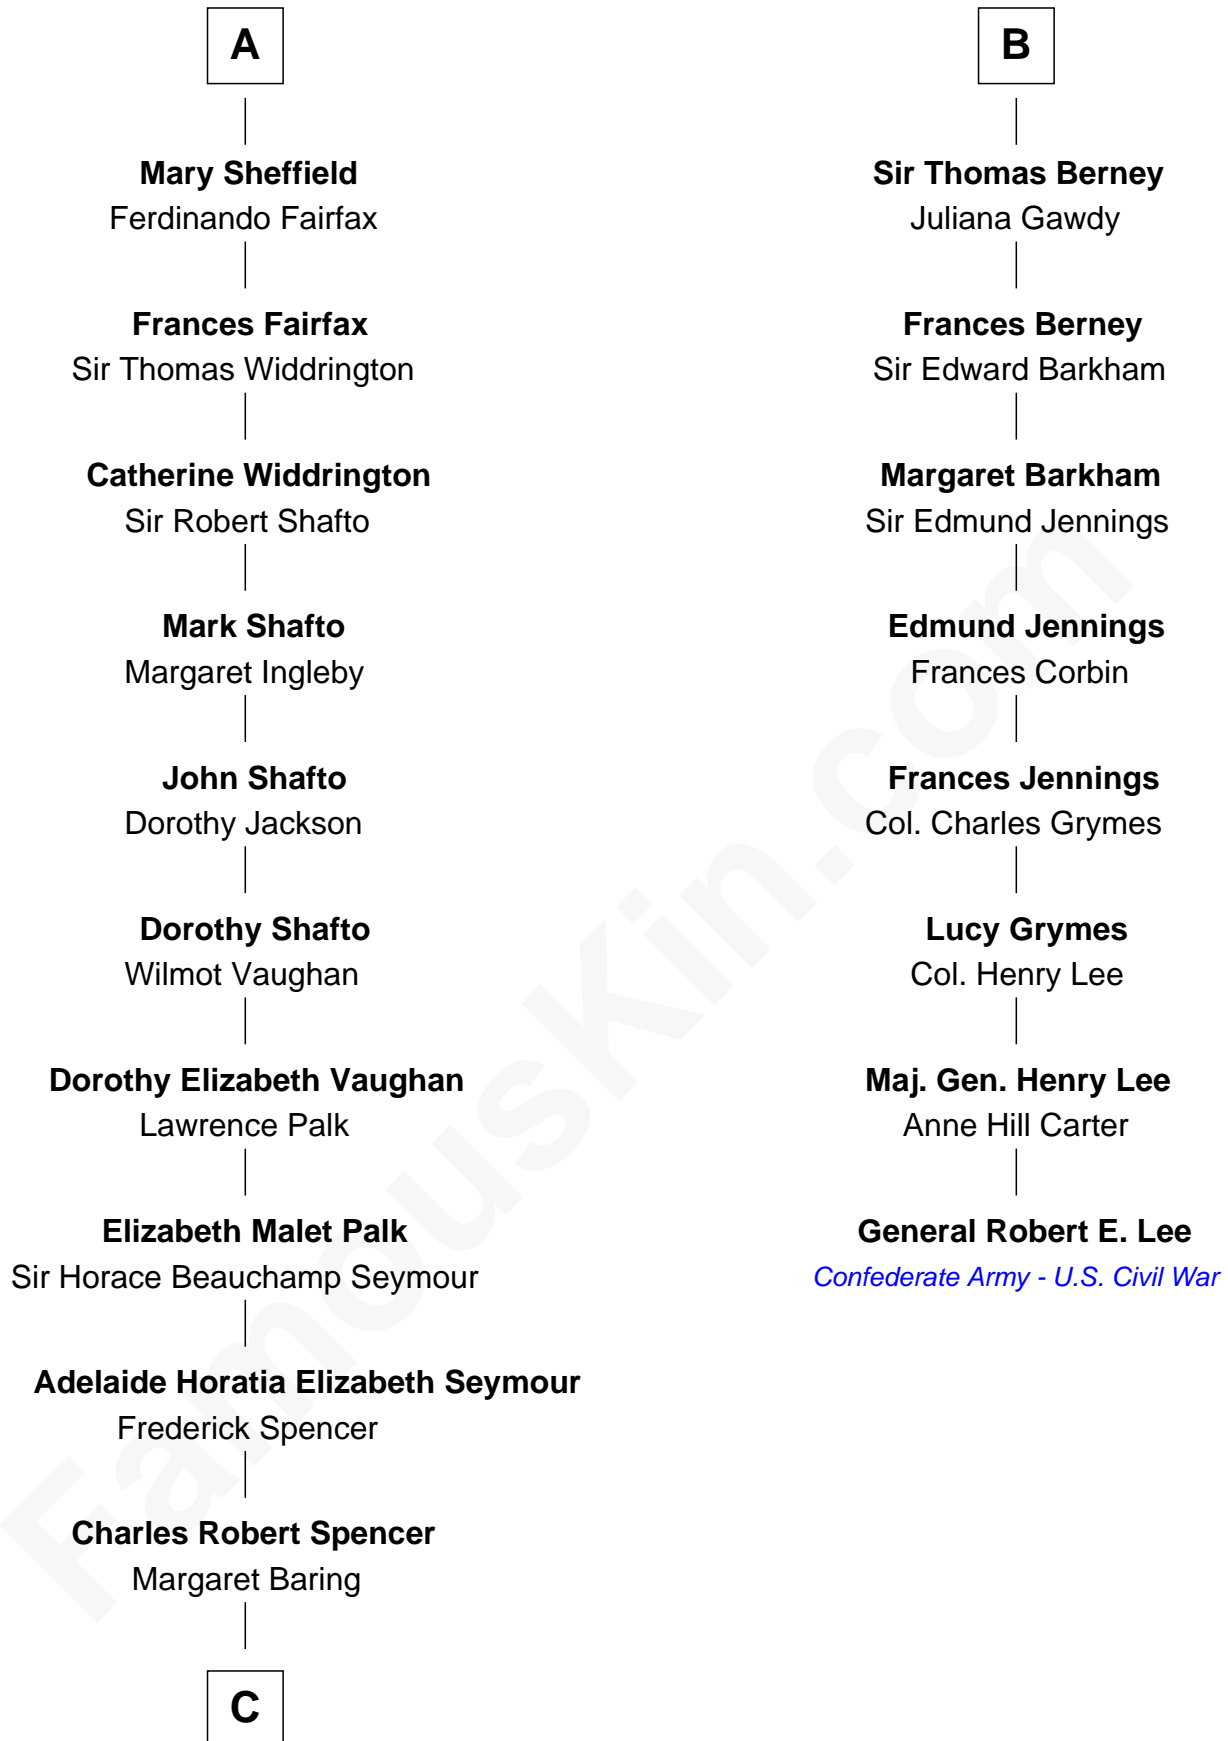

FamousKin.com
Relationship Chart of
Prince William
Prince of Wales

14th cousin 6 times removed of
General Robert E. Lee
Confederate Army - U.S. Civil War

Sir Richard Sergeaux
 Philippe Fitzalan

Alice Sergeaux
 Sir Richard de Vere

Sir Robert de Vere
 Joan Courtenay

John de Vere
 Alice Colbroke

John de Vere
 Elizabeth Trussel

Anne de Vere
 Edmund Sheffield

Sir John Sheffield
 Douglas Howard

Edmund Sheffield
 Ursula Tyrwhitt

A

Elizabeth Sergeaux
 Sir William Marney

Emma Marney
 Sir Thomas Tyrrell

Humphrey Tyrrell
 Isabel Helion

Anne Tyrrell
 Sir Roger Wentworth

Margery Wentworth
 John Berney

John Berney
 Margaret Read

Henry Berney
 Alice Appleton

B

C

—
Albert Edward John Spencer

Cynthia Elinor Beatrix Hamilton

—
Edward John Spencer

Frances Ruth Burke Roche

—
Princess Diana Frances Spencer

Charles III, King of the United Kingdom

—
Prince William

Prince of Wales