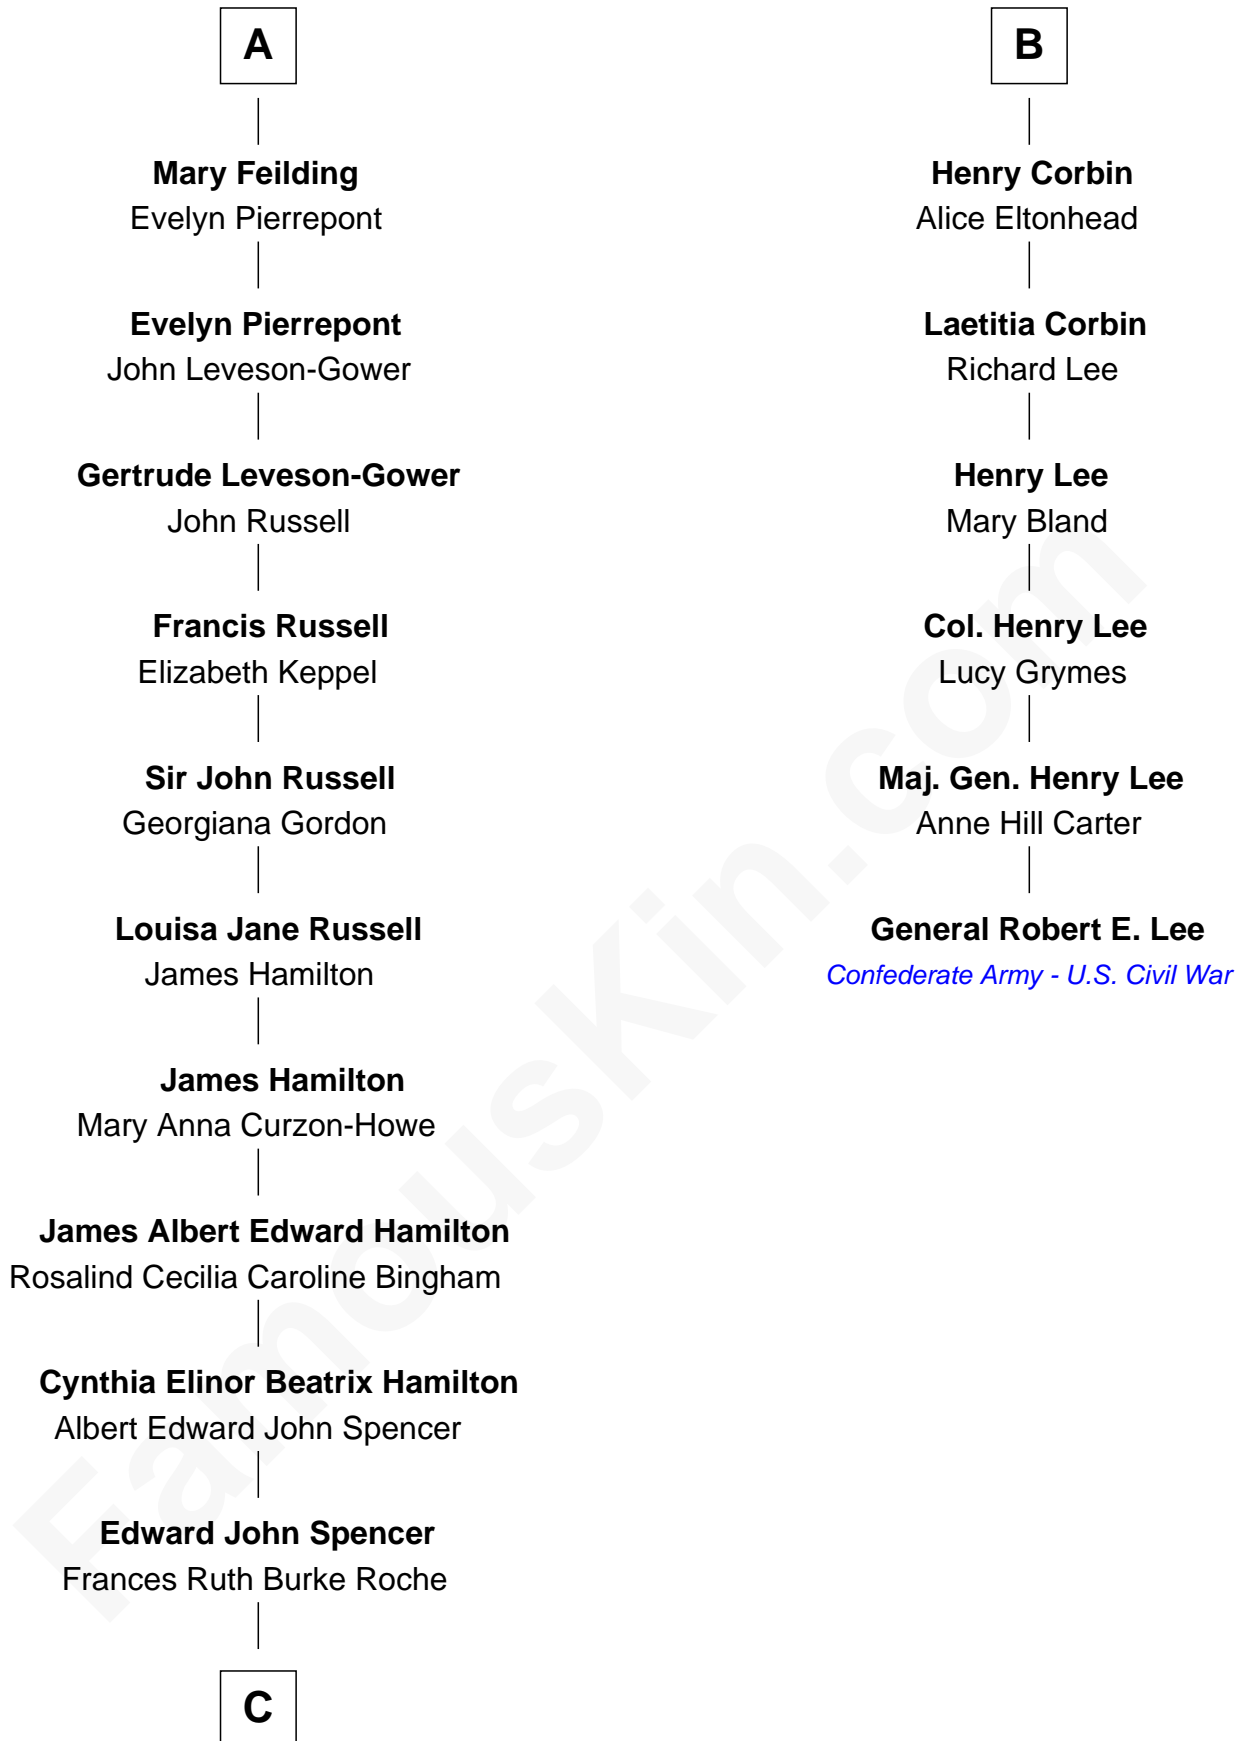

FamousKin.com Relationship Chart of

Prince William

Prince of Wales

12th cousin 6 times removed of

General Robert E. Lee

Confederate Army - U.S. Civil War

C

Princess Diana Frances Spencer
Charles III, King of the United Kingdom

Prince William
Prince of Wales

FamousKin.com