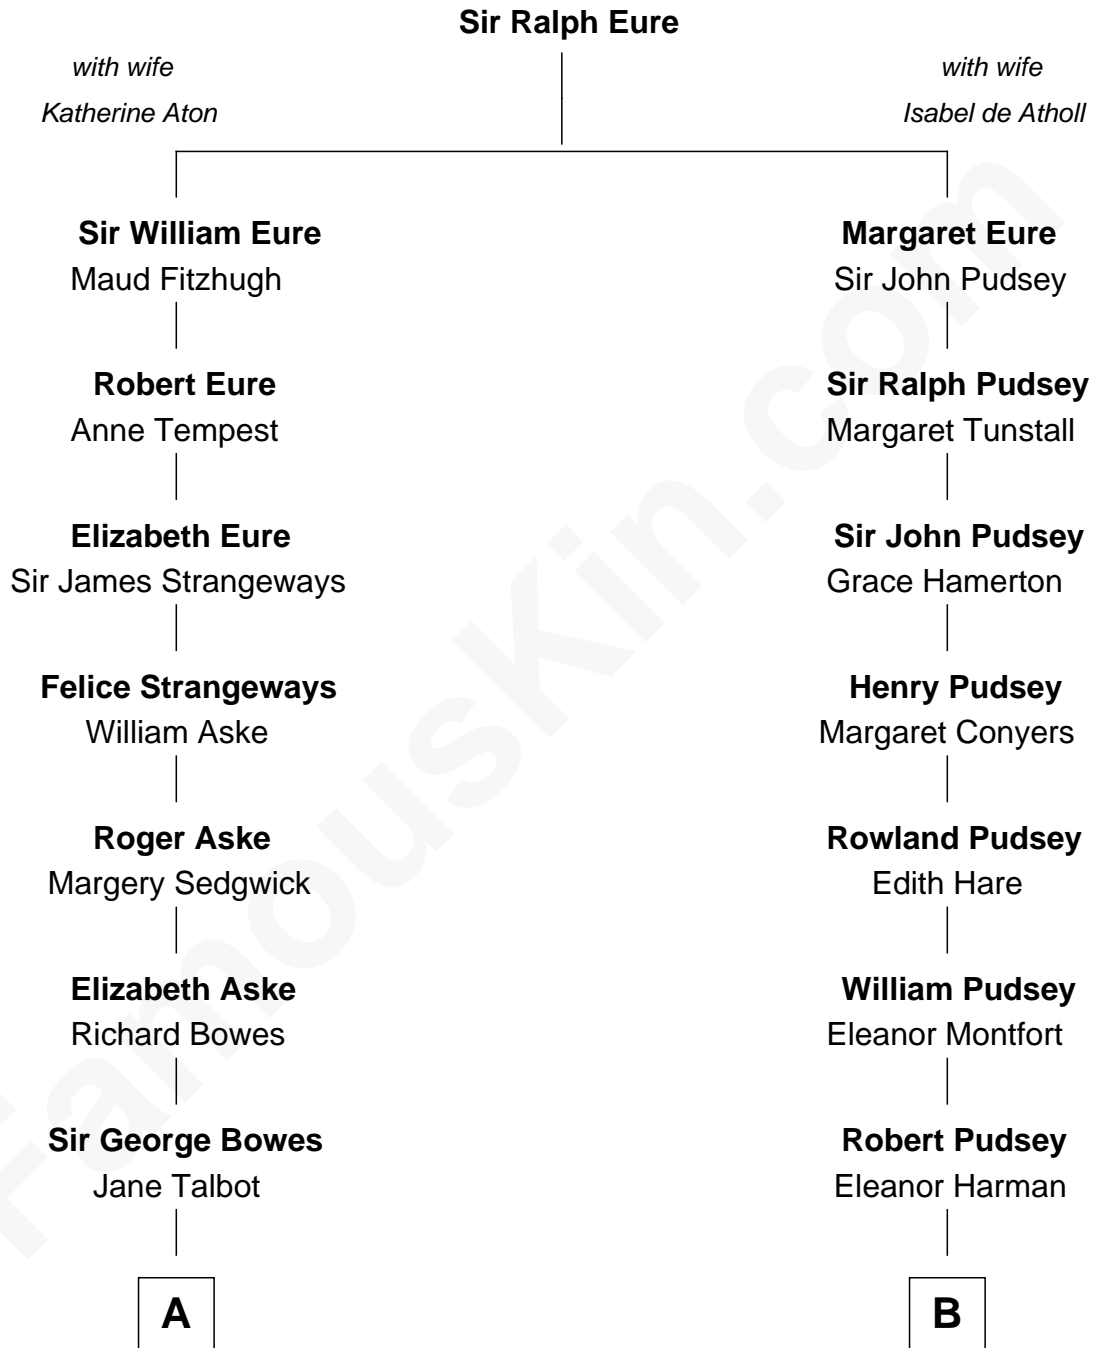

**FamousKin.com**  
**Relationship Chart of**  
**Prince William**  
*Prince of Wales*

15th cousin 4 times removed of  
**General Robert E. Lee**  
*Confederate Army - U.S. Civil War*

**A**

**Thomas Bowes**

Anne Warcop

**Thomas Bowes**

Anne Maxton

**Sir William Bowes**

Elizabeth Blakiston

**Sir George Bowes**

Mary Gilbert

**Mary Eleanor Bowes**