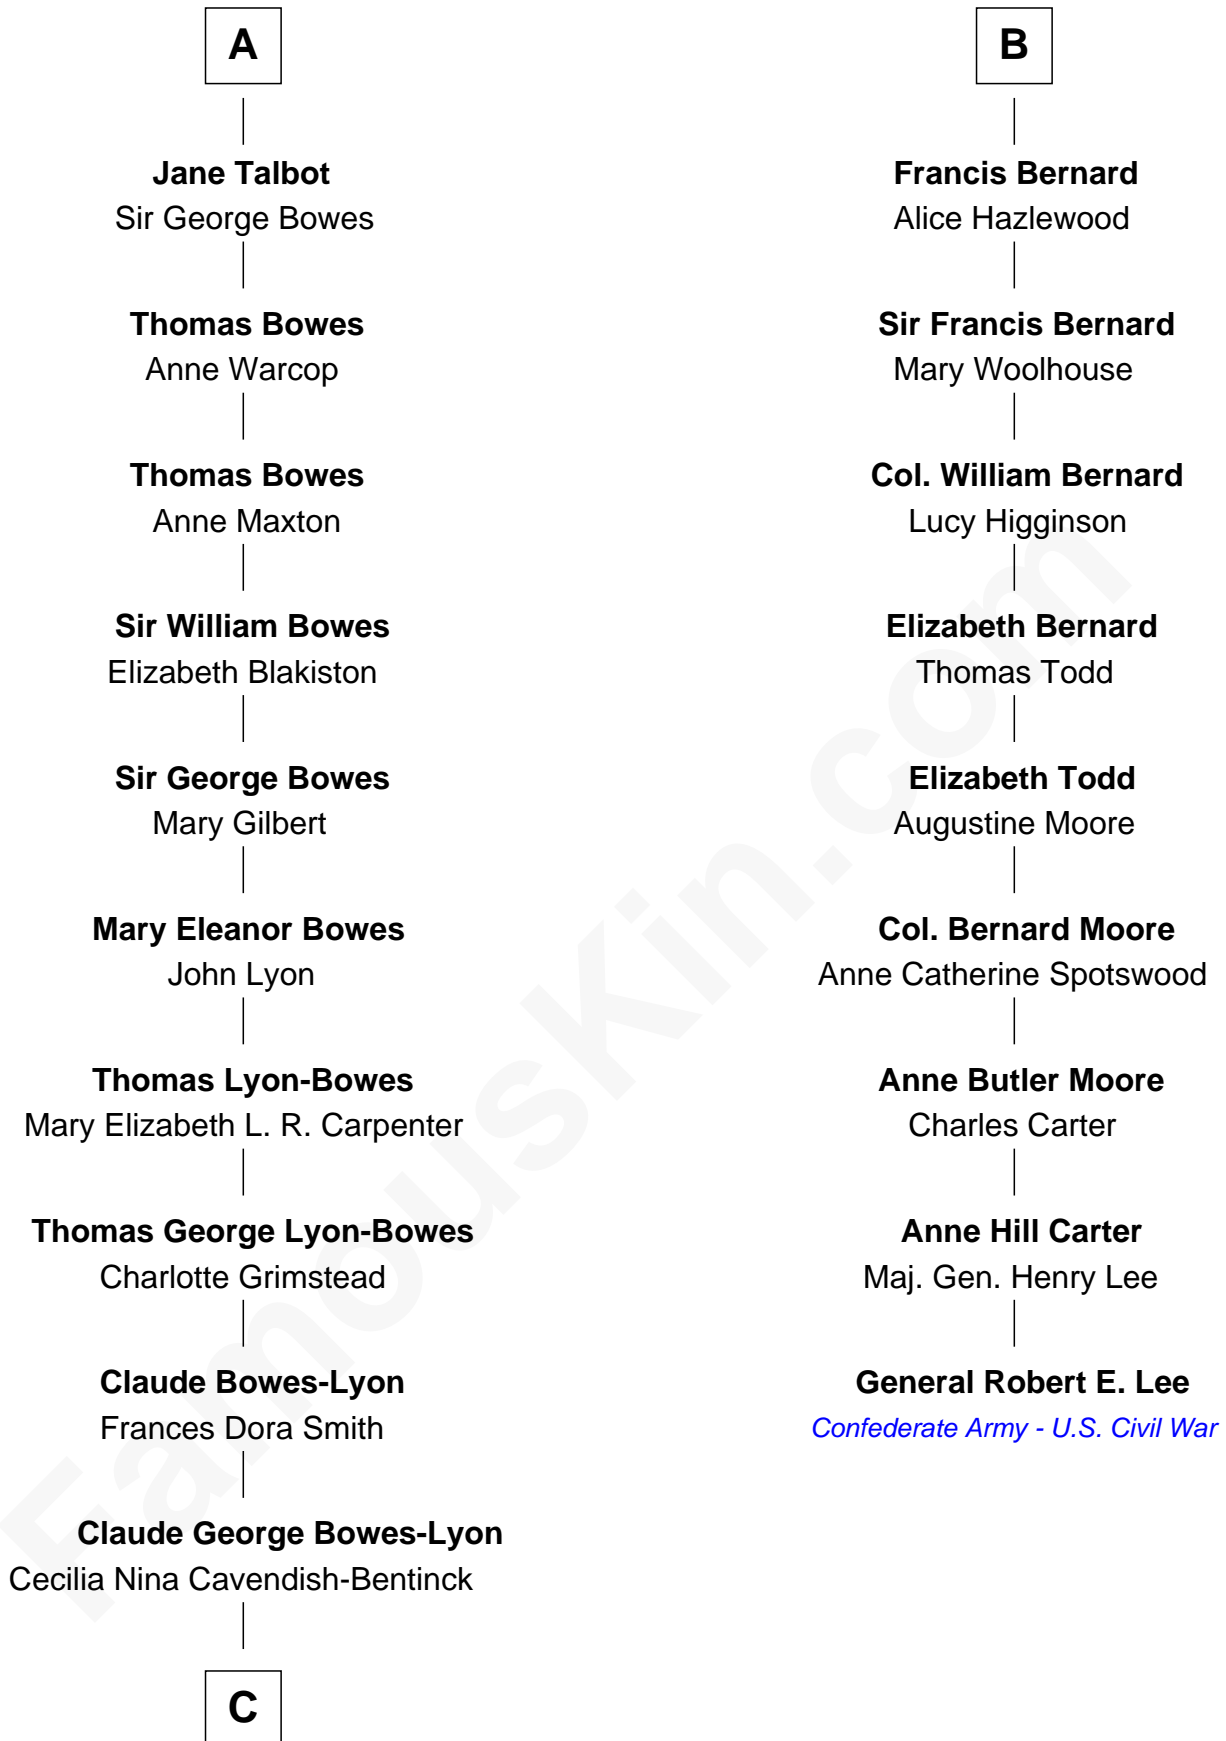

FamousKin.com

Relationship Chart of

Prince William

Prince of Wales

15th cousin 5 times removed of

General Robert E. Lee
Confederate Army - U.S. Civil War

C

Elizabeth Bowes-Lyon

George VI, King of the United Kingdom

Elizabeth II, Queen of the United Kingdom

Prince Philip of Edinburgh

Charles III, King of the United Kingdom

Princess Diana Frances Spencer

Prince William

Prince of Wales