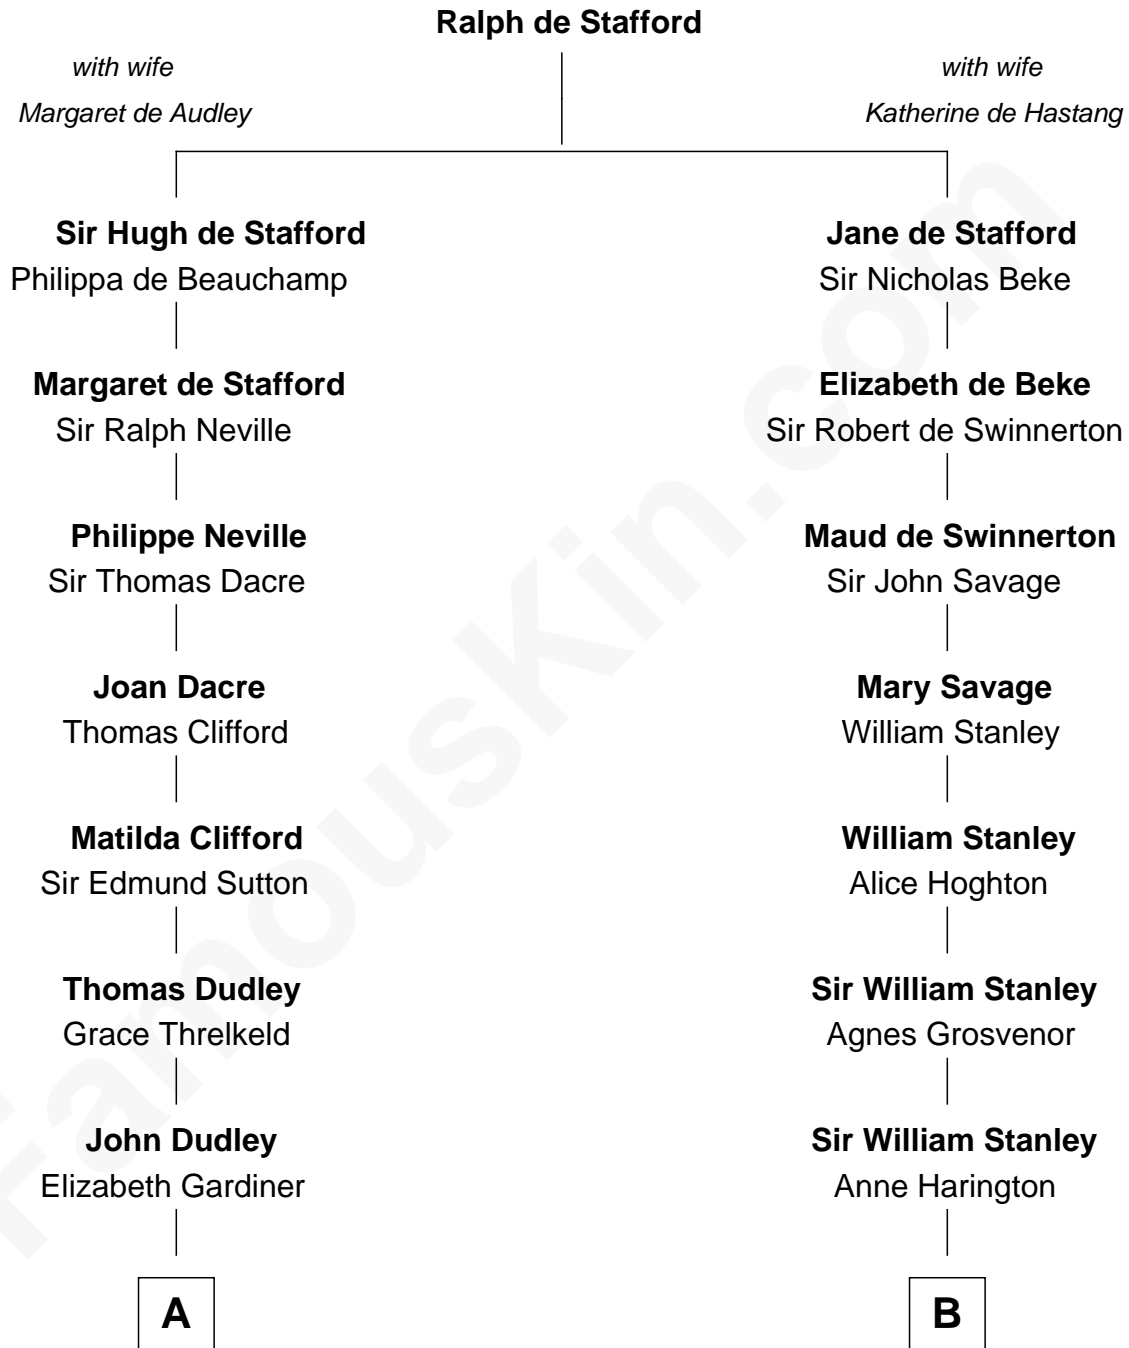

FamousKin.com
Relationship Chart of
Prince William
Prince of Wales

15th cousin 4 times removed of

General Robert E. Lee
Confederate Army - U.S. Civil War

C

—
Edward John Spencer
Frances Ruth Burke Roche

—
Princess Diana Frances Spencer
Charles III, King of the United Kingdom

—
Prince William
Prince of Wales

FamousKin.com