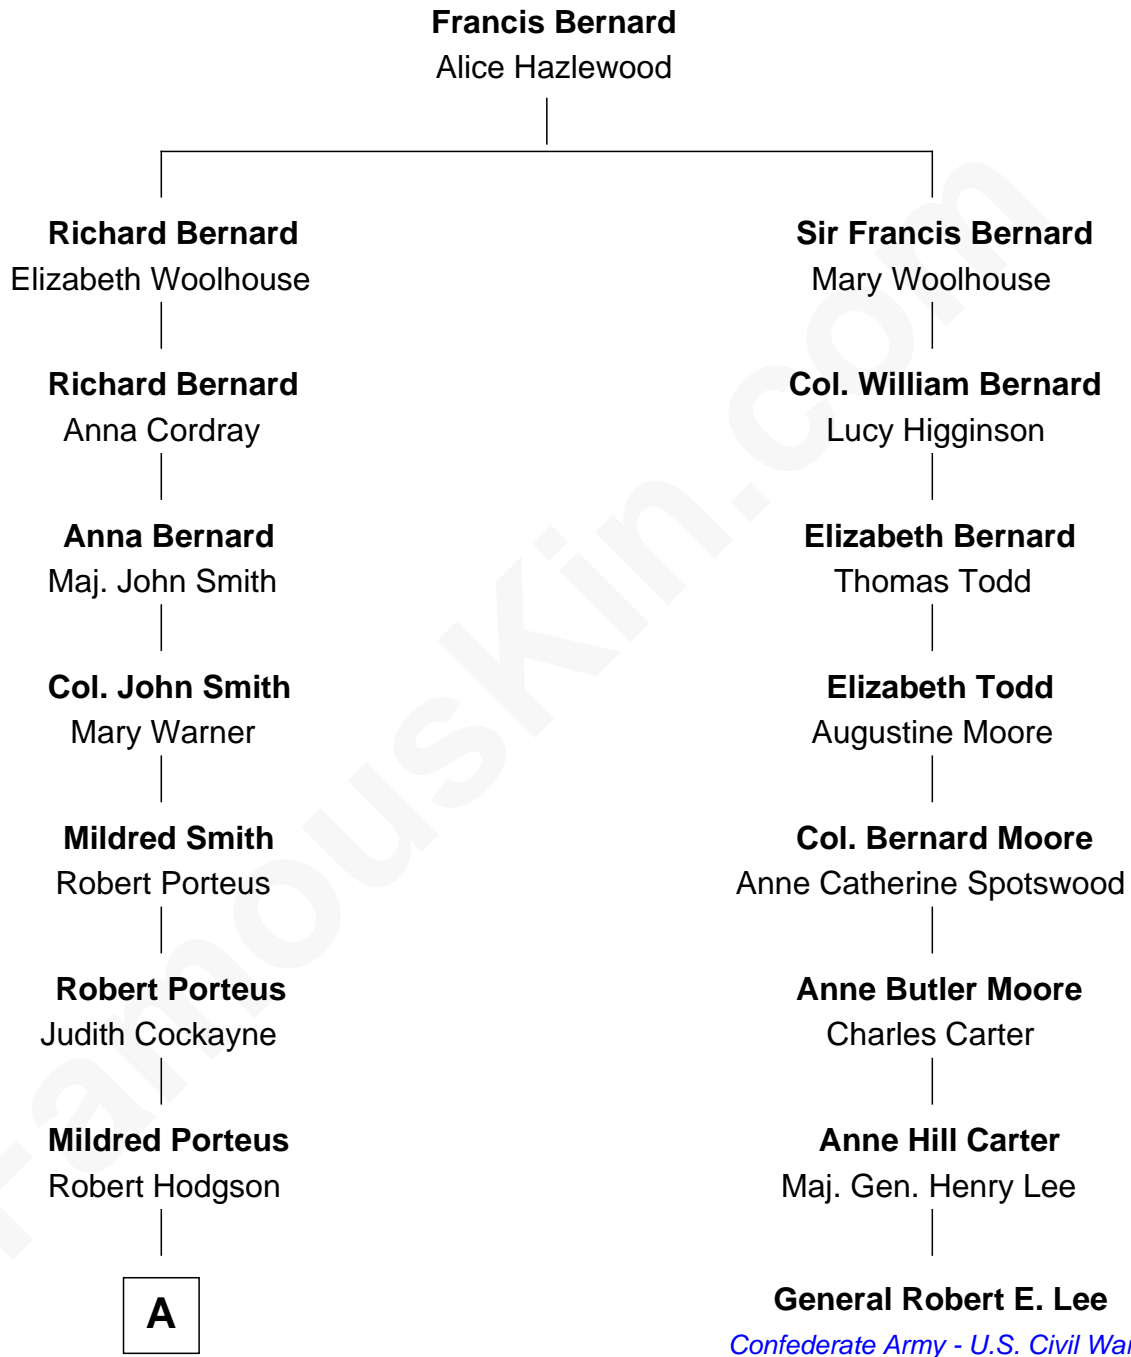

FamousKin.com
Relationship Chart of
Prince William
Prince of Wales

7th cousin 7 times removed of

General Robert E. Lee
Confederate Army - U.S. Civil War

A

Very Rev. Robert Hodgson

Mary Tucker

Henrietta Mildred Hodgson

Oswald Smith

Frances Dora Smith

Claude Bowes-Lyon

Claude George Bowes-Lyon

Cecilia Nina Cavendish-Bentinck

Elizabeth Bowes-Lyon

George VI, King of the United Kingdom

Elizabeth II, Queen of the United Kingdom

Prince Philip of Edinburgh

Charles III, King of the United Kingdom

Princess Diana Frances Spencer

Prince William

Prince of Wales