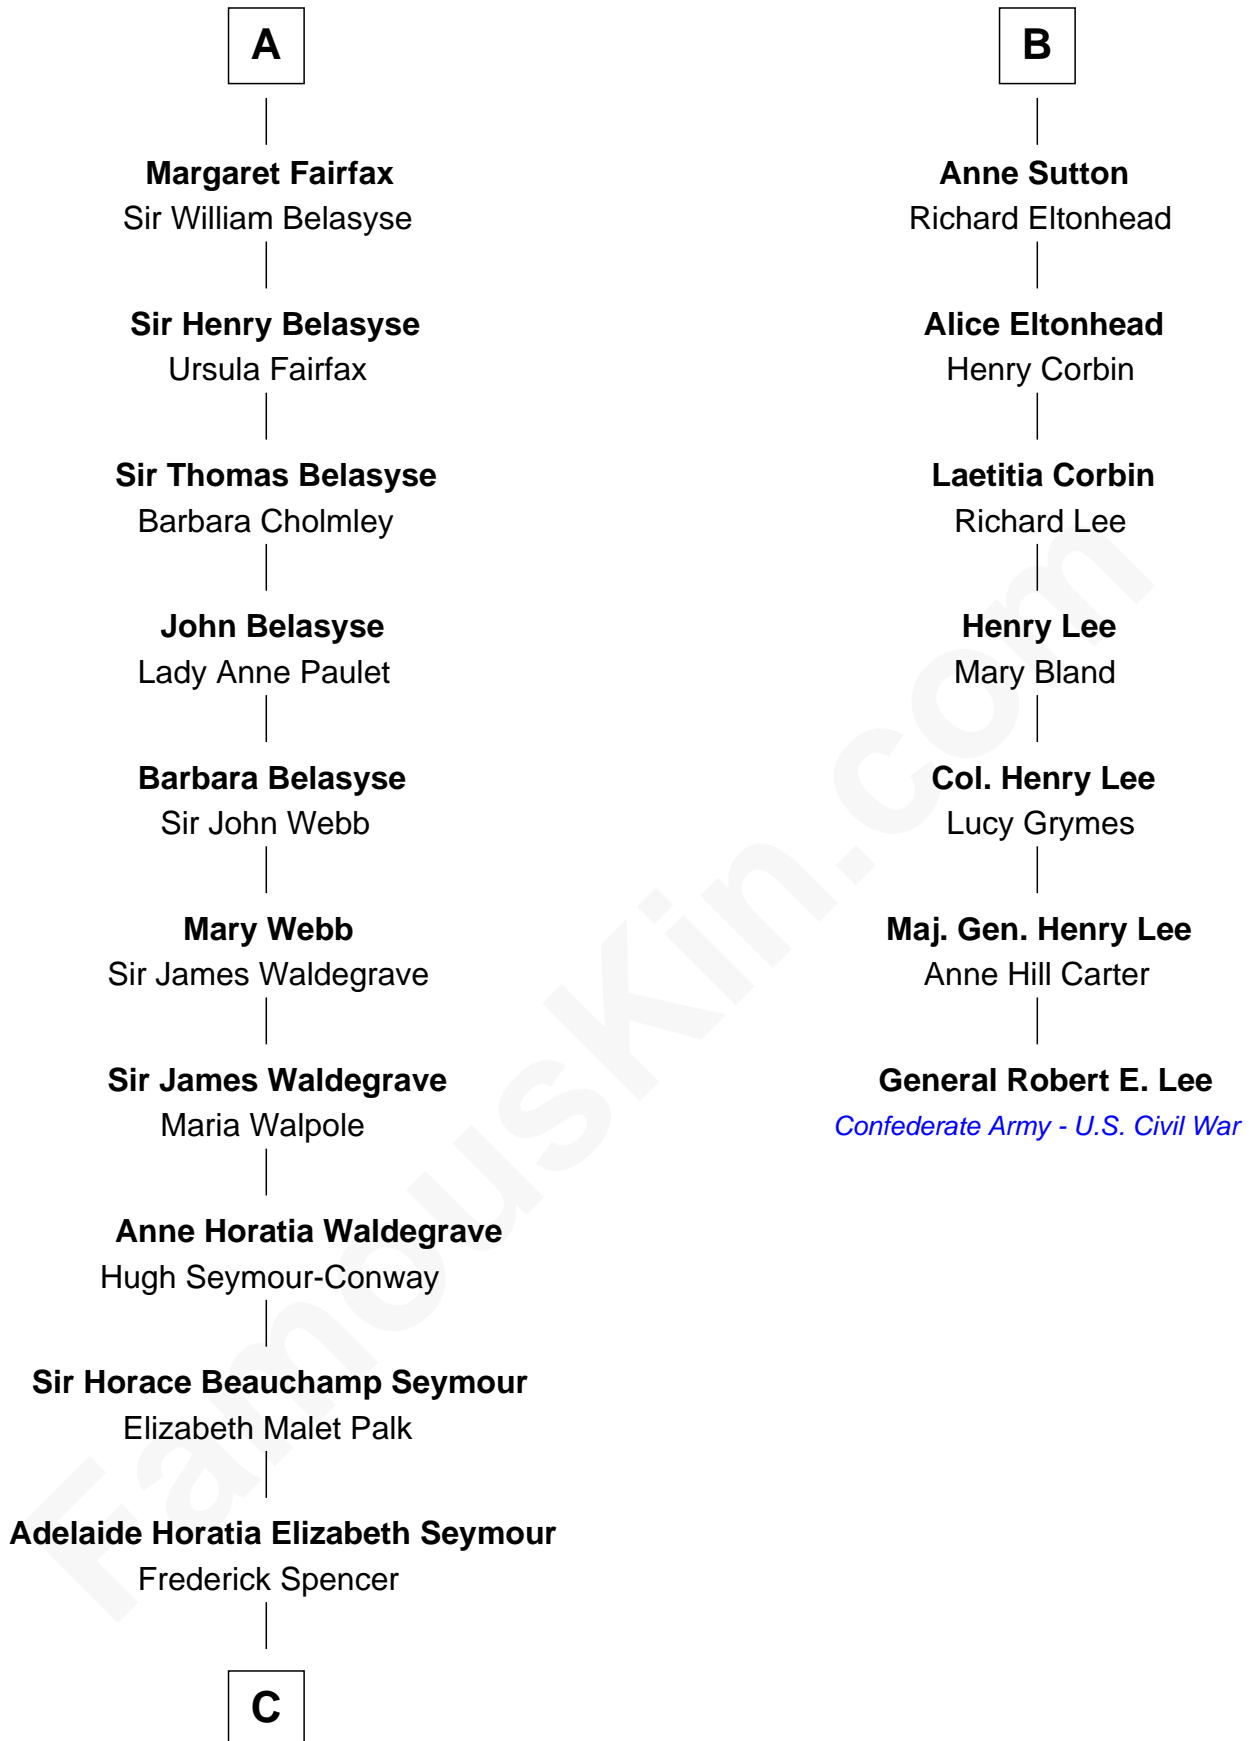

## Relationship Chart of

### Prince William

*Prince of Wales*

13th cousin 8 times removed of

**General Robert E. Lee**  
*Confederate Army - U.S. Civil War*

**Sir William English**

-----

**C**

**Charles Robert Spencer**

Margaret Baring

**Albert Edward John Spencer**

Cynthia Elinor Beatrix Hamilton

**Edward John Spencer**

Frances Ruth Burke Roche

**Princess Diana Frances Spencer**

Charles III, King of the United Kingdom

**Prince William**