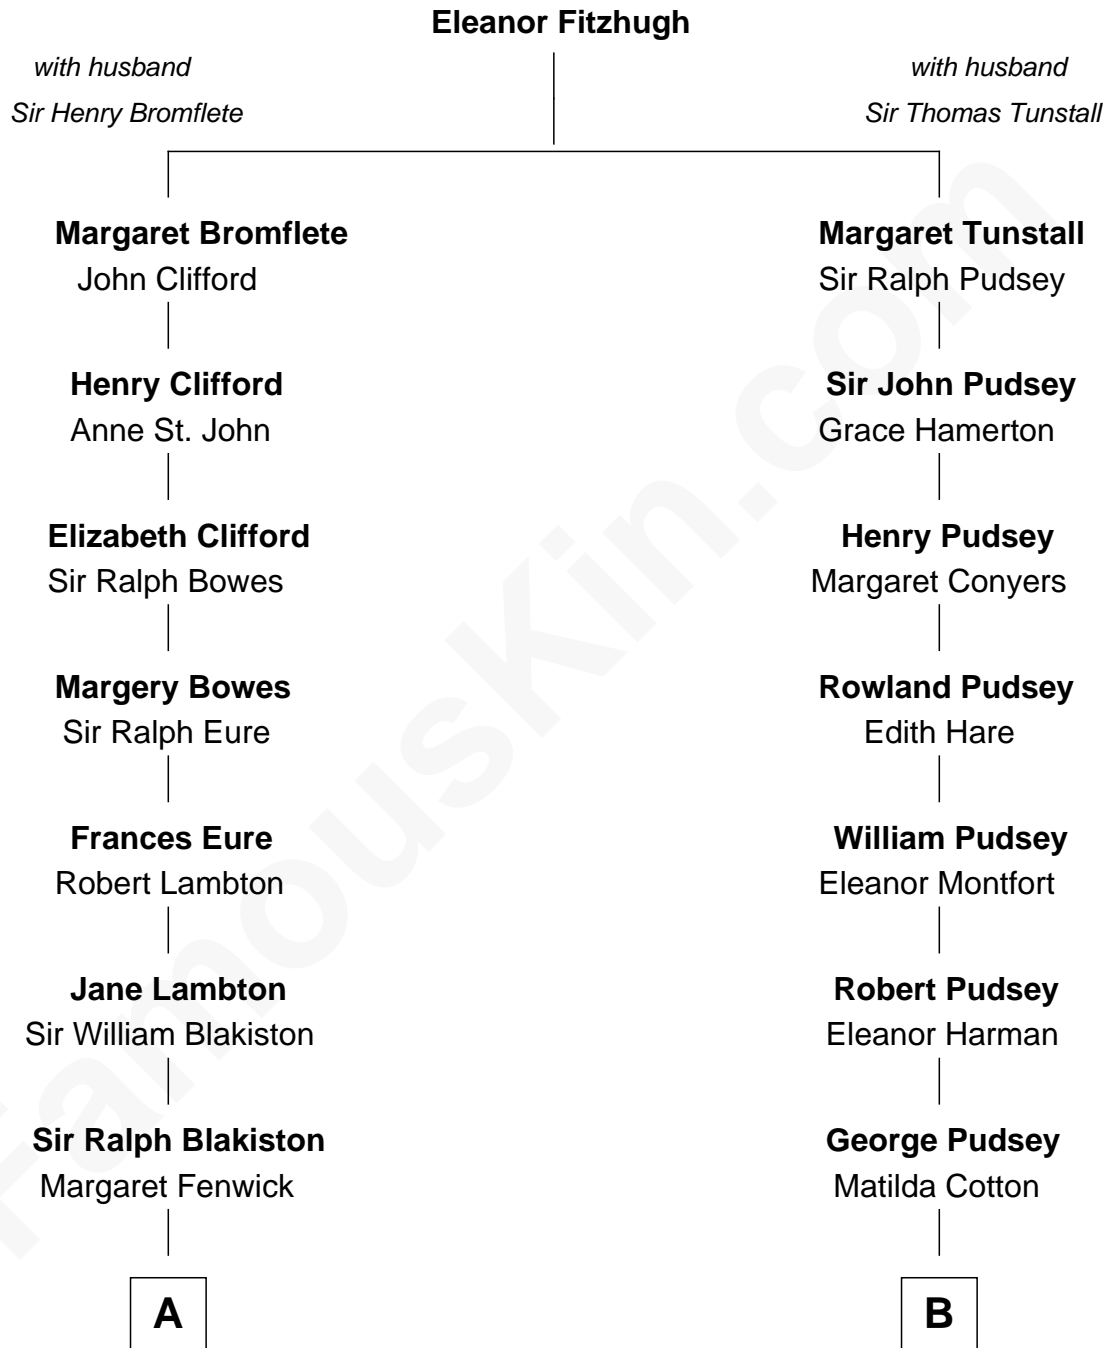

## Relationship Chart of

### Prince William

*Prince of Wales*

14th cousin 4 times removed of

**General Robert E. Lee**  
*Confederate Army - U.S. Civil War*

**A**

**Sir Francis Blakiston**

Ann Bowes

**Elizabeth Blakiston**