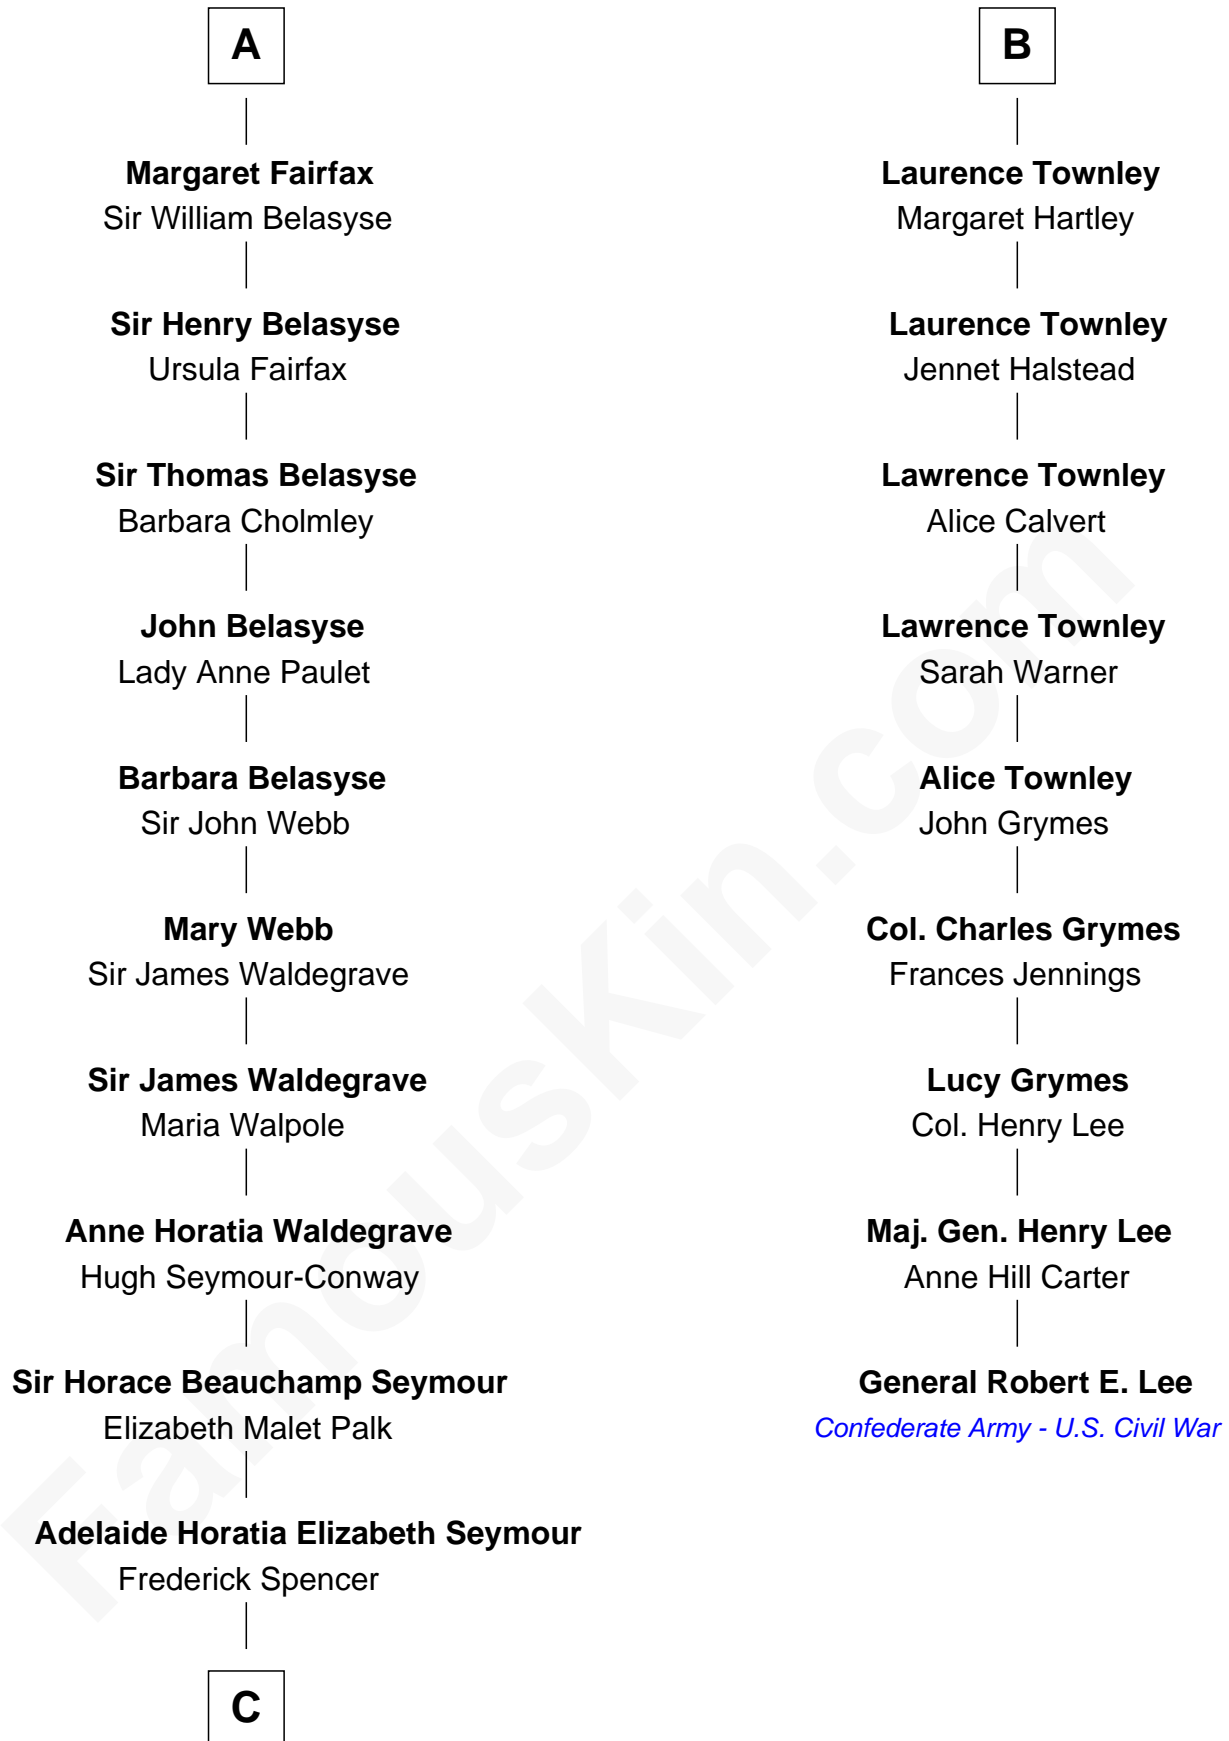

**FamousKin.com**  
**Relationship Chart of**  
**Prince William**  
*Prince of Wales*

15th cousin 6 times removed of  
**General Robert E. Lee**  
*Confederate Army - U.S. Civil War*

**C**

—  
**Charles Robert Spencer**

Margaret Baring

—  
**Albert Edward John Spencer**

Cynthia Elinor Beatrix Hamilton

—  
**Edward John Spencer**

Frances Ruth Burke Roche

—  
**Princess Diana Frances Spencer**

Charles III, King of the United Kingdom

—  
**Prince William**

*Prince of Wales*