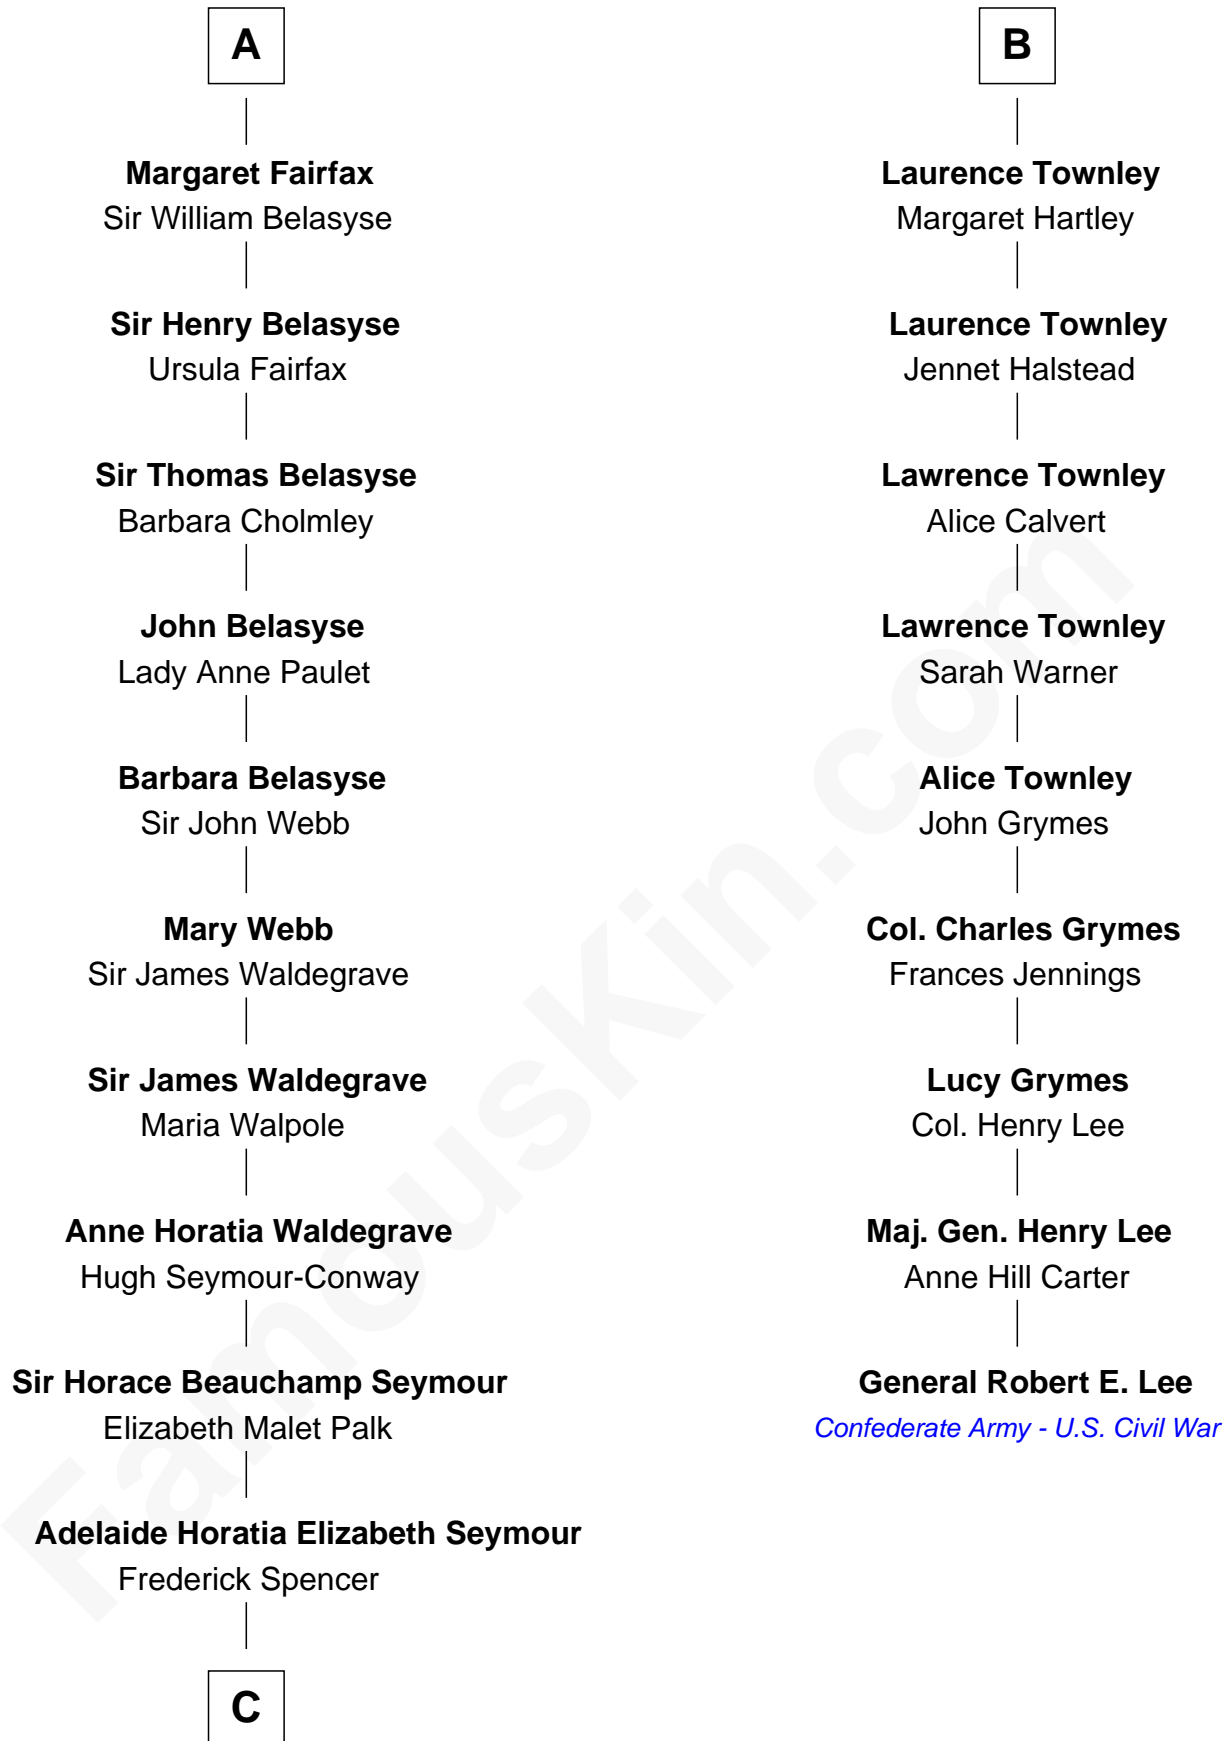

FamousKin.com
Relationship Chart of
Prince William
Prince of Wales

15th cousin 6 times removed of
General Robert E. Lee
Confederate Army - U.S. Civil War

John de Bayley

C

—
Charles Robert Spencer

Margaret Baring

—
Albert Edward John Spencer

Cynthia Elinor Beatrix Hamilton

—
Edward John Spencer

Frances Ruth Burke Roche

—
Princess Diana Frances Spencer

Charles III, King of the United Kingdom

—
Prince William

Prince of Wales