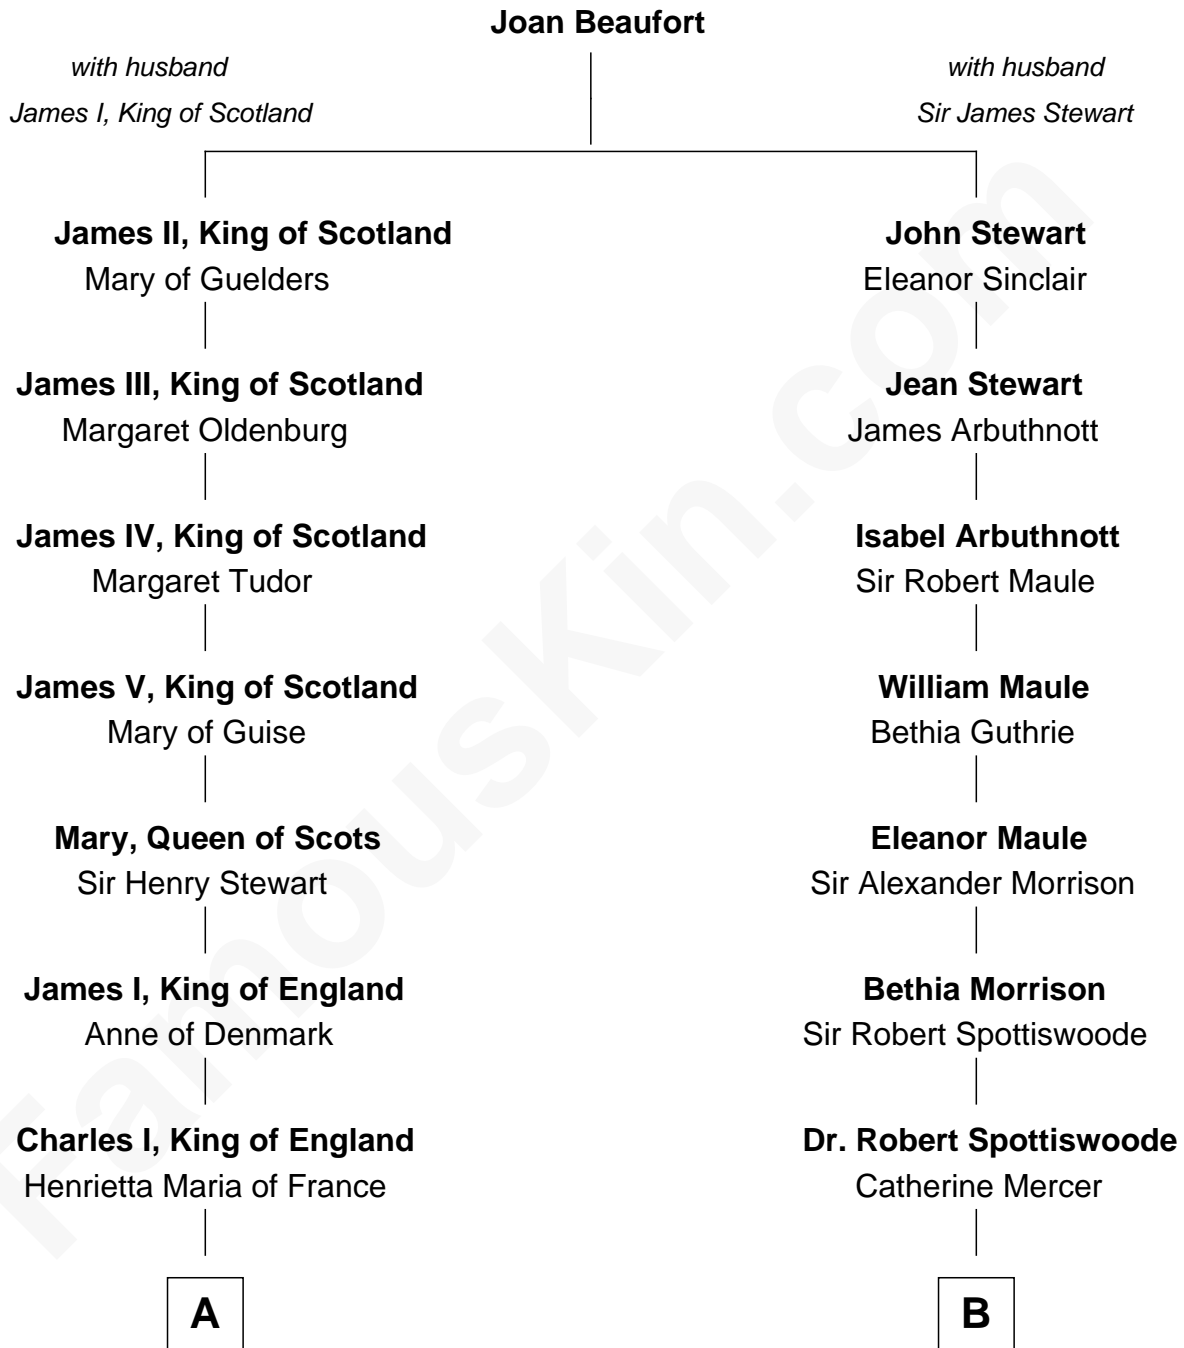

**FamousKin.com**  
**Relationship Chart of**  
**Prince William**  
*Prince of Wales*

**11th cousin 7 times removed of**  
**General Robert E. Lee**  
*Confederate Army - U.S. Civil War*

**C**

**Princess Diana Frances Spencer**  
Charles III, King of the United Kingdom

**Prince William**  
*Prince of Wales*

FamousKin.com