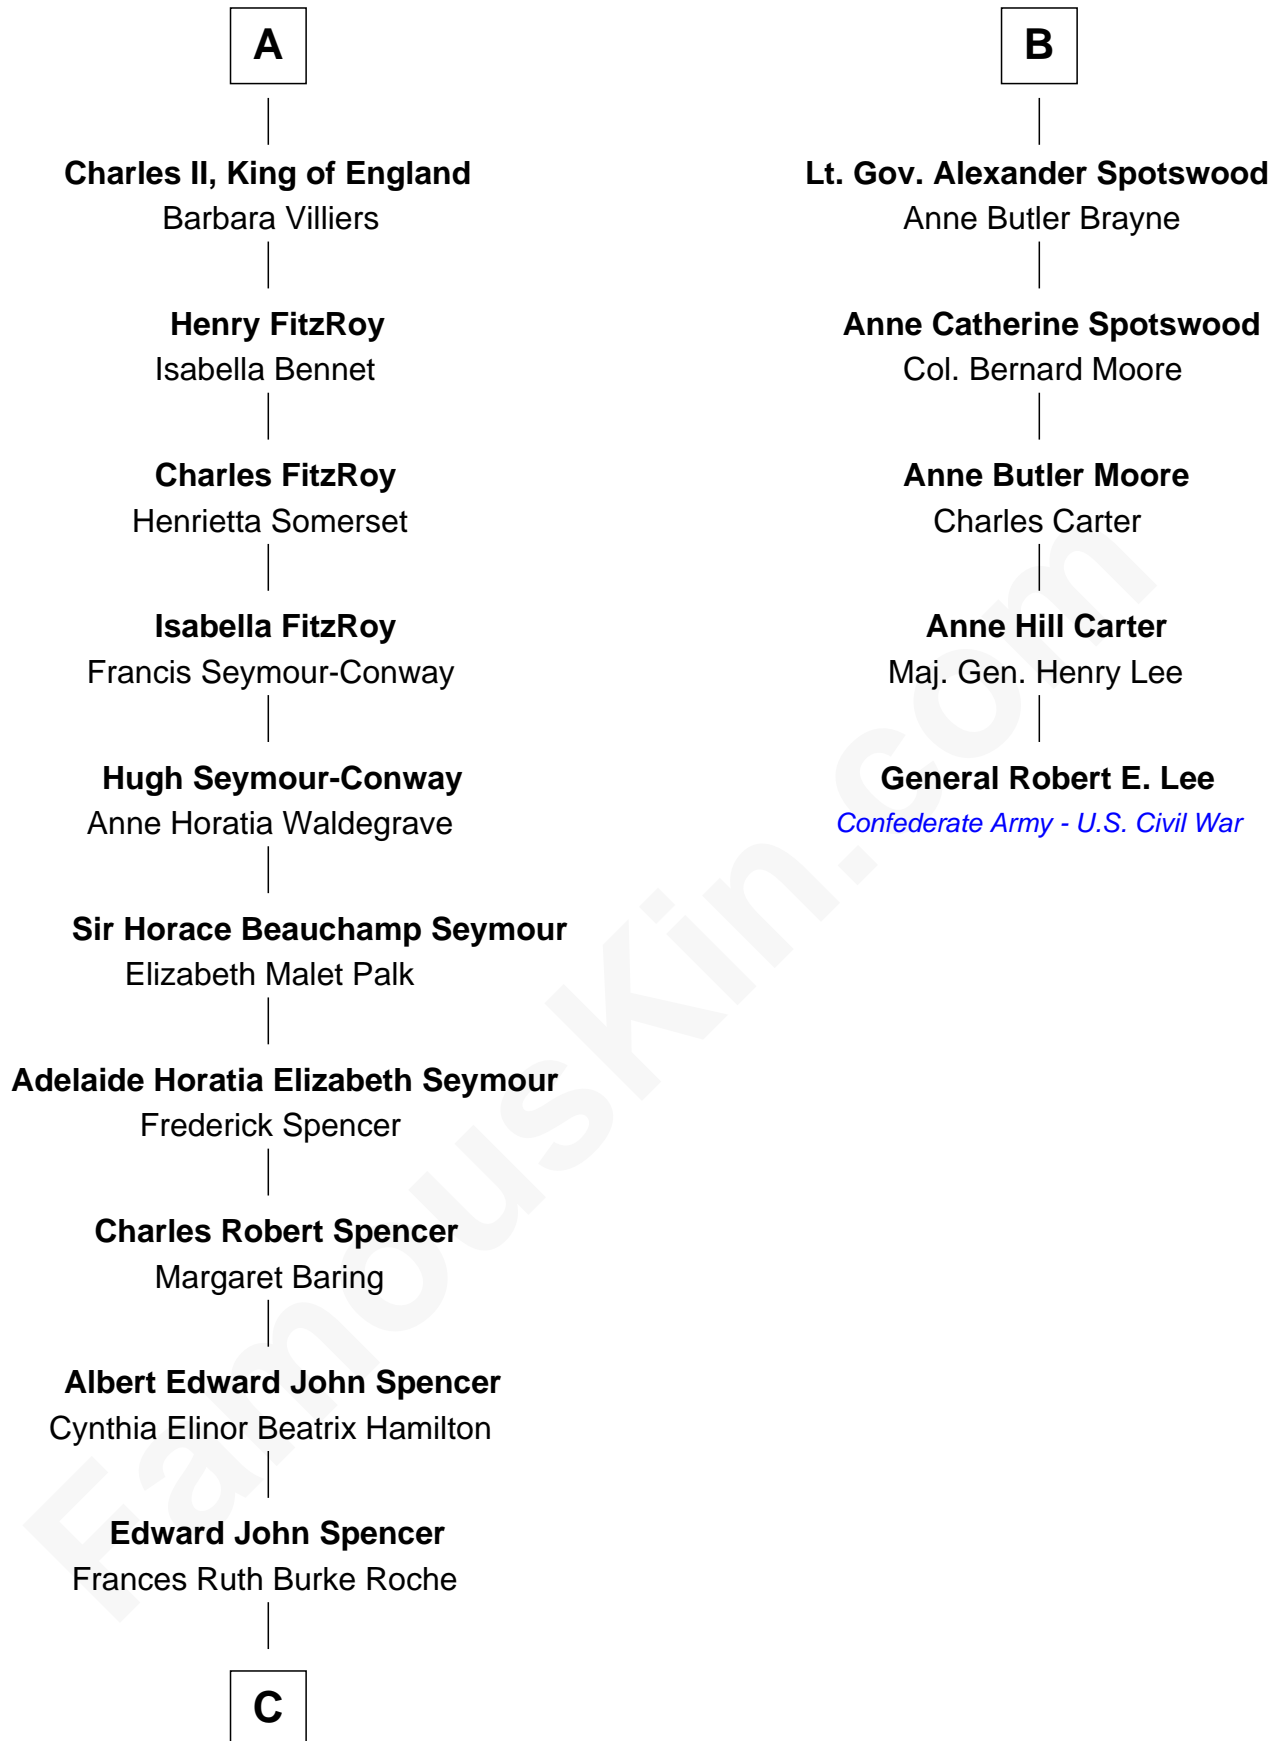

**FamousKin.com**  
**Relationship Chart of**  
**Prince William**  
*Prince of Wales*

**11th cousin 7 times removed of**  
**General Robert E. Lee**  
*Confederate Army - U.S. Civil War*

**C**

**Princess Diana Frances Spencer**  
Charles III, King of the United Kingdom

**Prince William**  
*Prince of Wales*

FamousKin.com