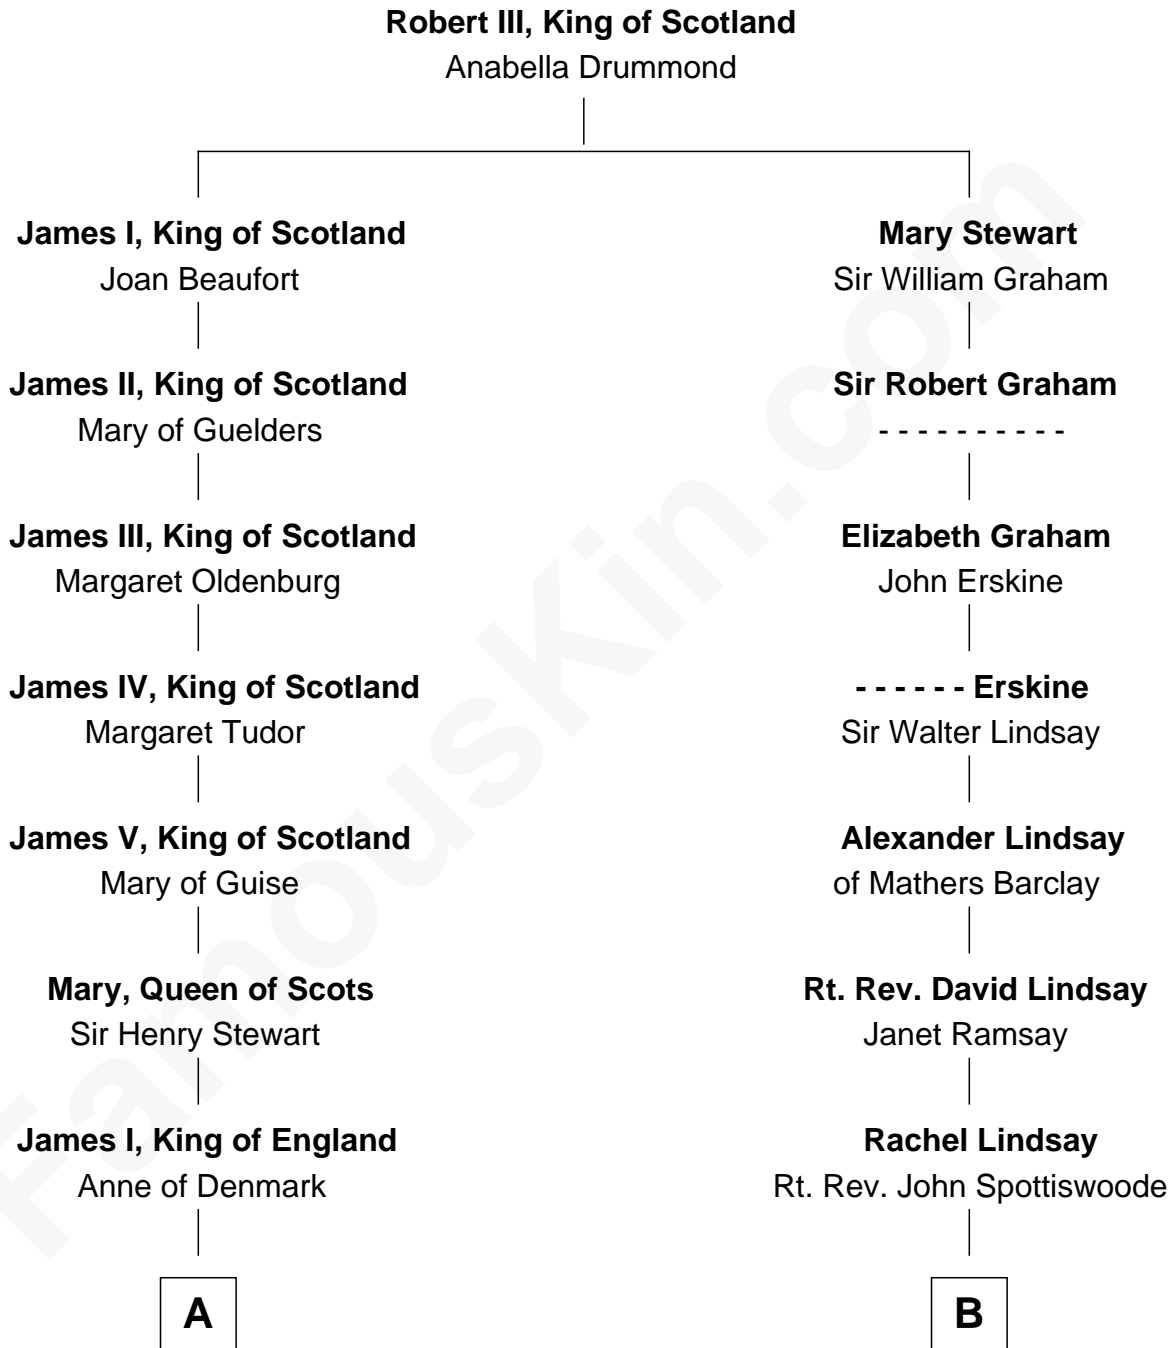

FamousKin.com
Relationship Chart of
Prince William
Prince of Wales

13th cousin 6 times removed of
General Robert E. Lee
Confederate Army - U.S. Civil War

C

—
Edward John Spencer
Frances Ruth Burke Roche

—
Princess Diana Frances Spencer
Charles III, King of the United Kingdom

—
Prince William
Prince of Wales

FamousKin.com