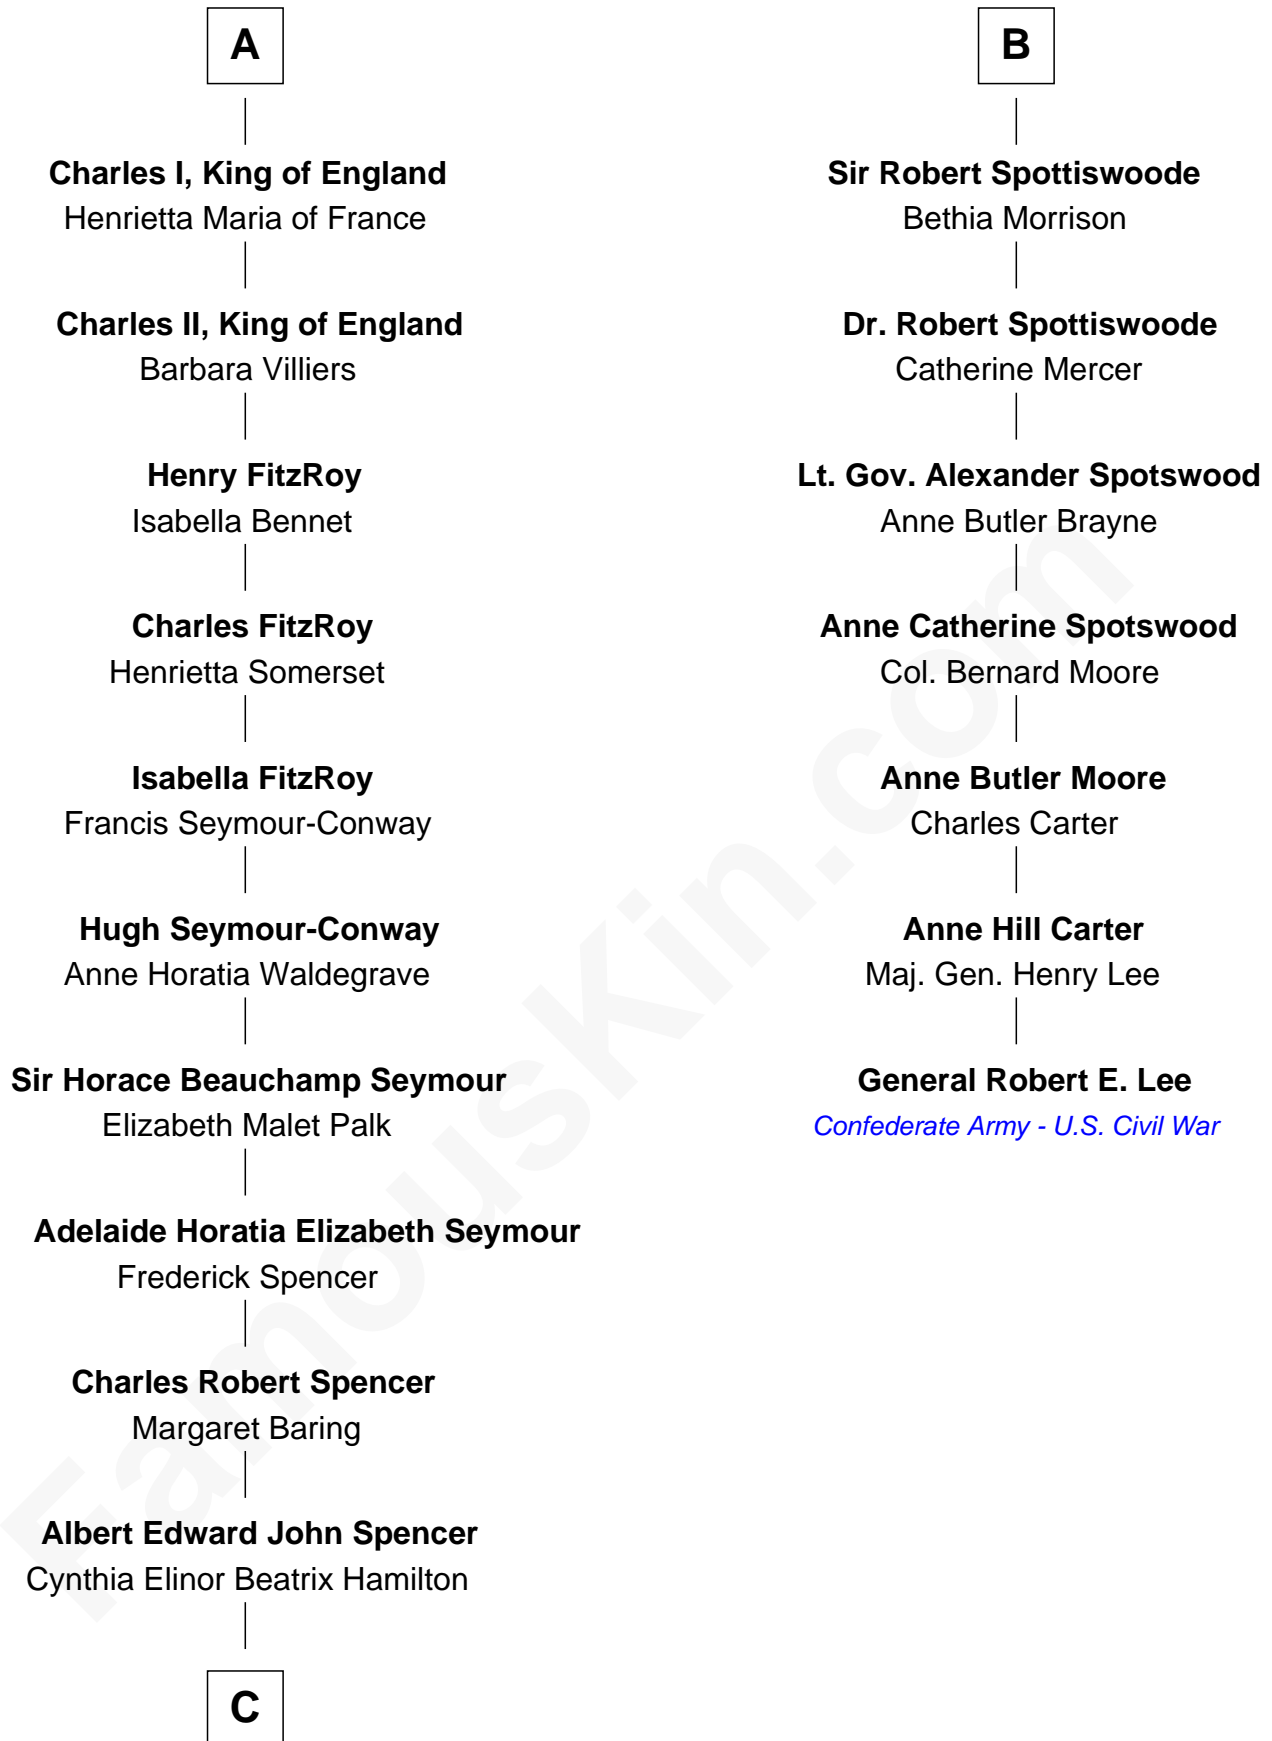

FamousKin.com
Relationship Chart of
Prince William
Prince of Wales

13th cousin 6 times removed of
General Robert E. Lee
Confederate Army - U.S. Civil War

C

—
Edward John Spencer
Frances Ruth Burke Roche

—
Princess Diana Frances Spencer
Charles III, King of the United Kingdom

—
Prince William
Prince of Wales

FamousKin.com