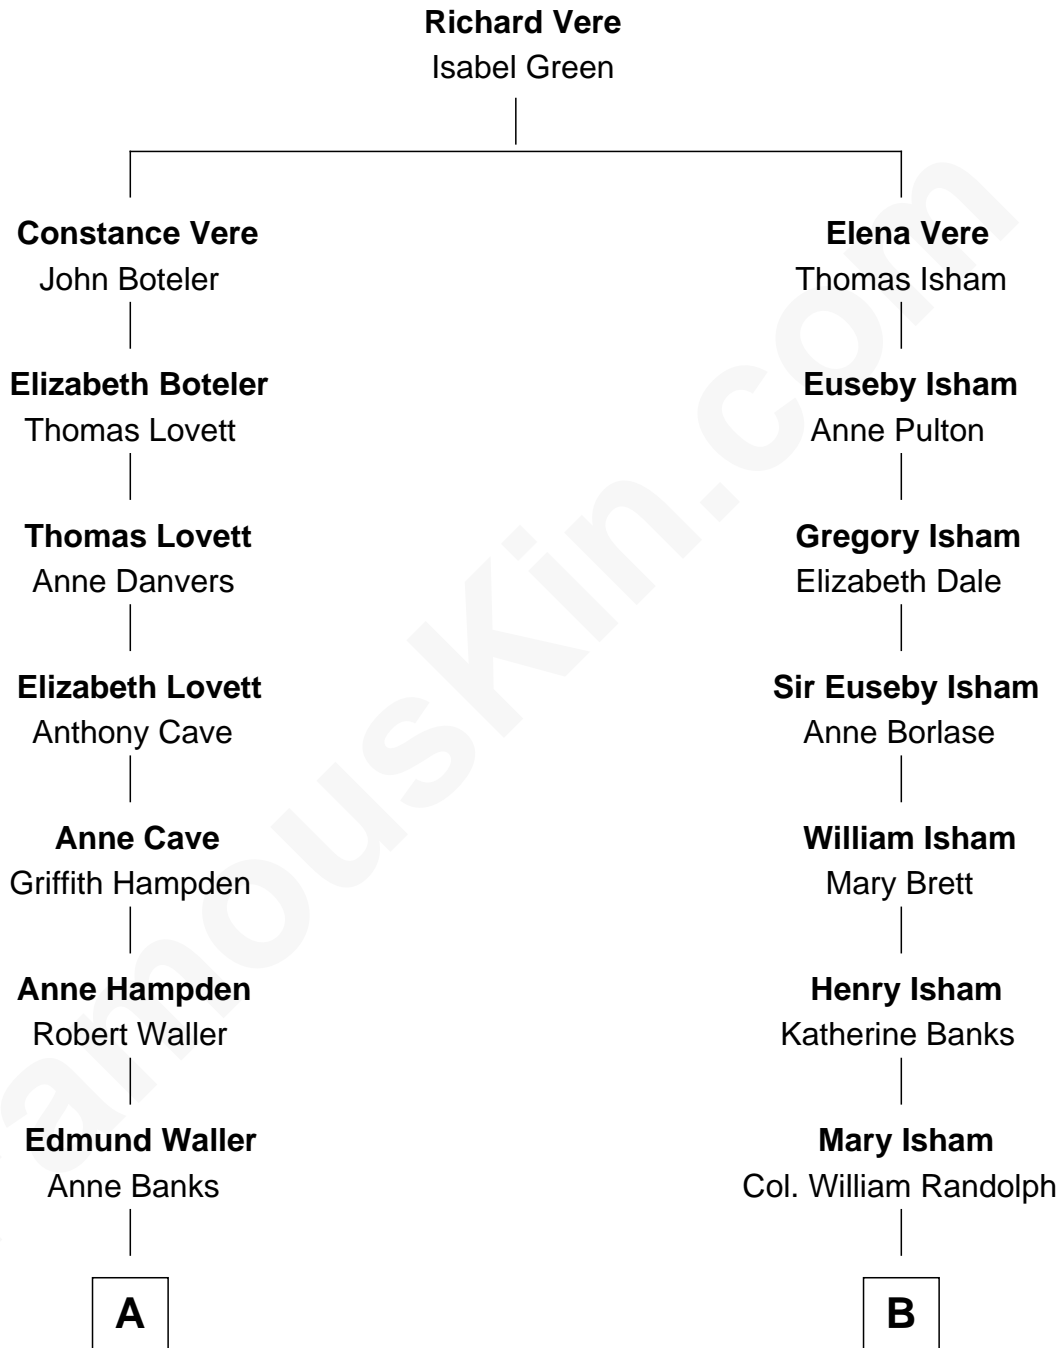

## Relationship Chart of

### Prince William

*Prince of Wales*

11th cousin 8 times removed of

**General Robert E. Lee**  
*Confederate Army - U.S. Civil War*

**C**

—  
**Edward John Spencer**  
Frances Ruth Burke Roche

—  
**Princess Diana Frances Spencer**  
Charles III, King of the United Kingdom

—  
**Prince William**  
*Prince of Wales*

FamousKin.com