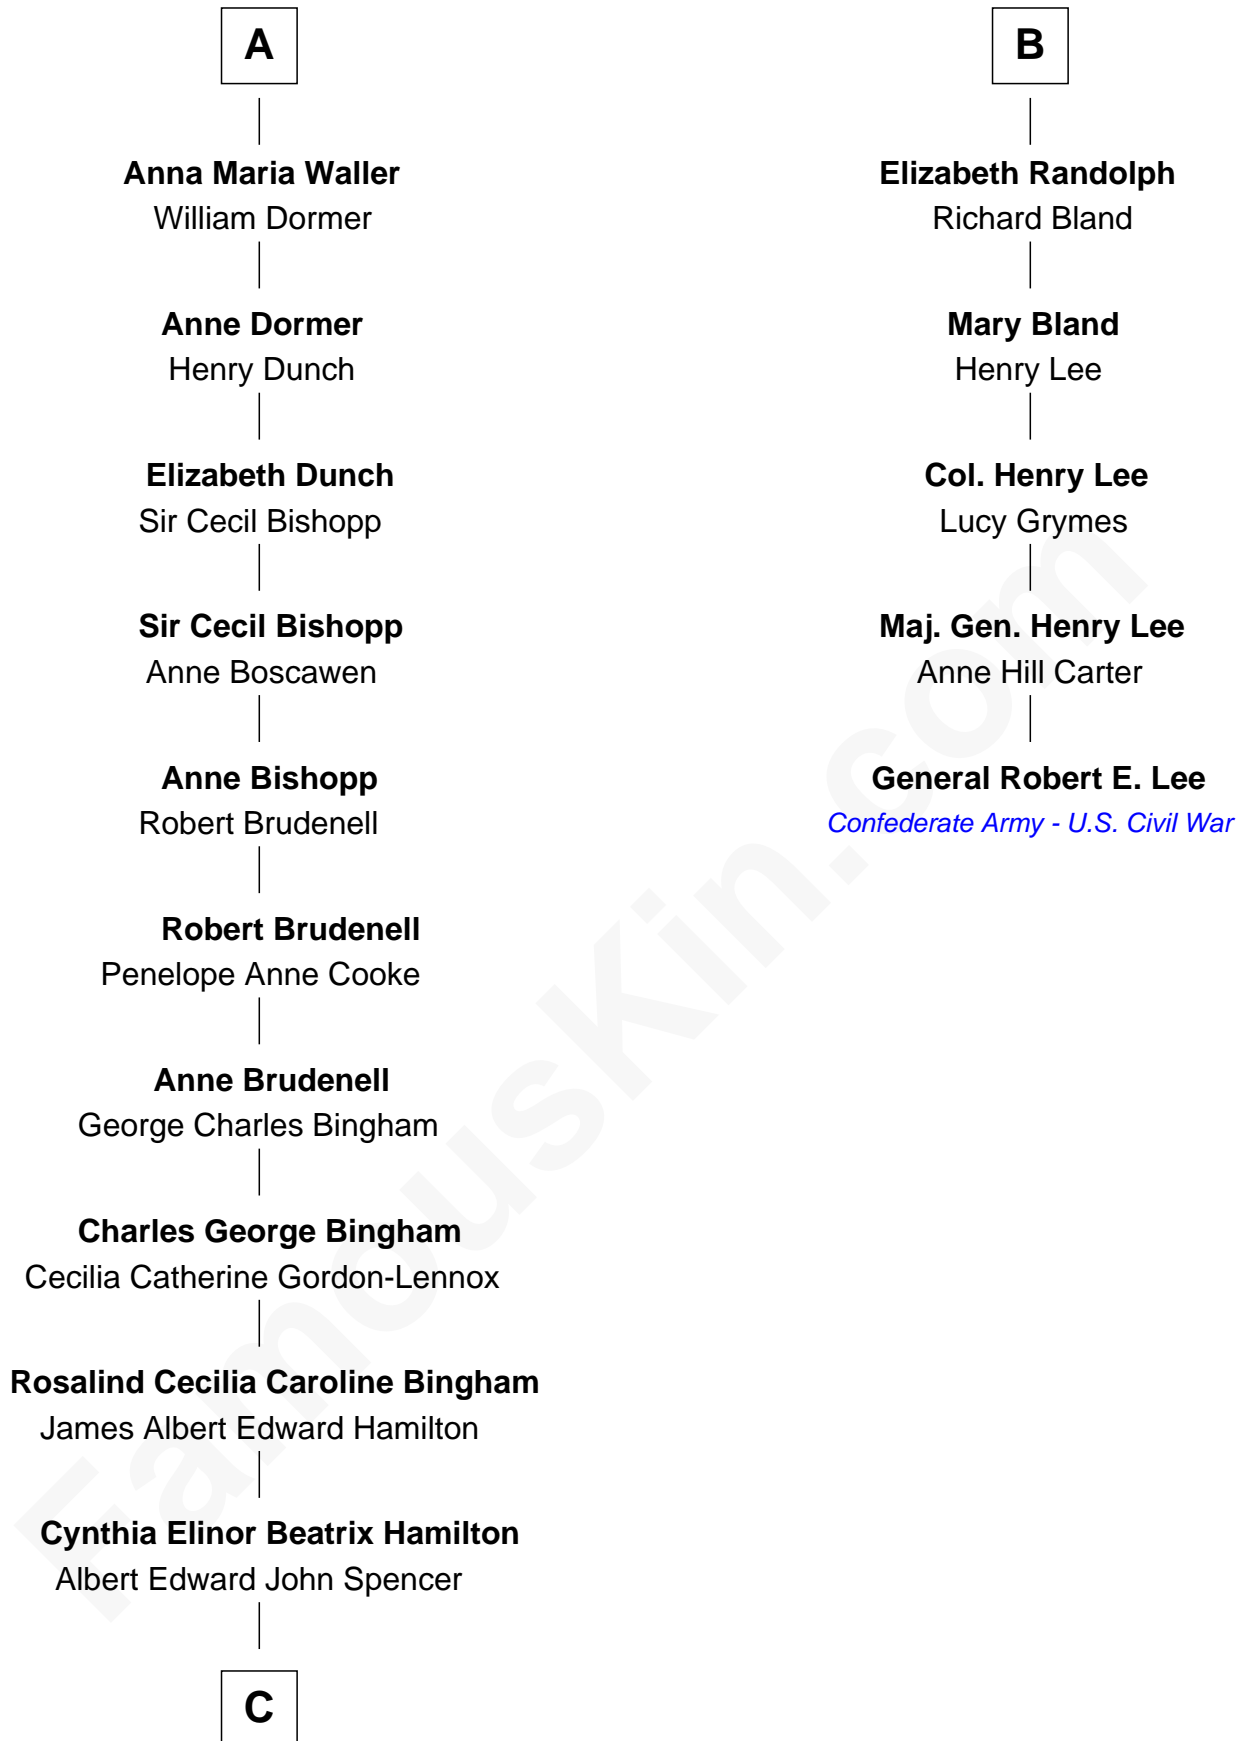

## Relationship Chart of

### Prince William

*Prince of Wales*

11th cousin 8 times removed of

**General Robert E. Lee**  
*Confederate Army - U.S. Civil War*

**C**

—  
**Edward John Spencer**  
Frances Ruth Burke Roche

—  
**Princess Diana Frances Spencer**  
Charles III, King of the United Kingdom

—  
**Prince William**  
*Prince of Wales*

FamousKin.com